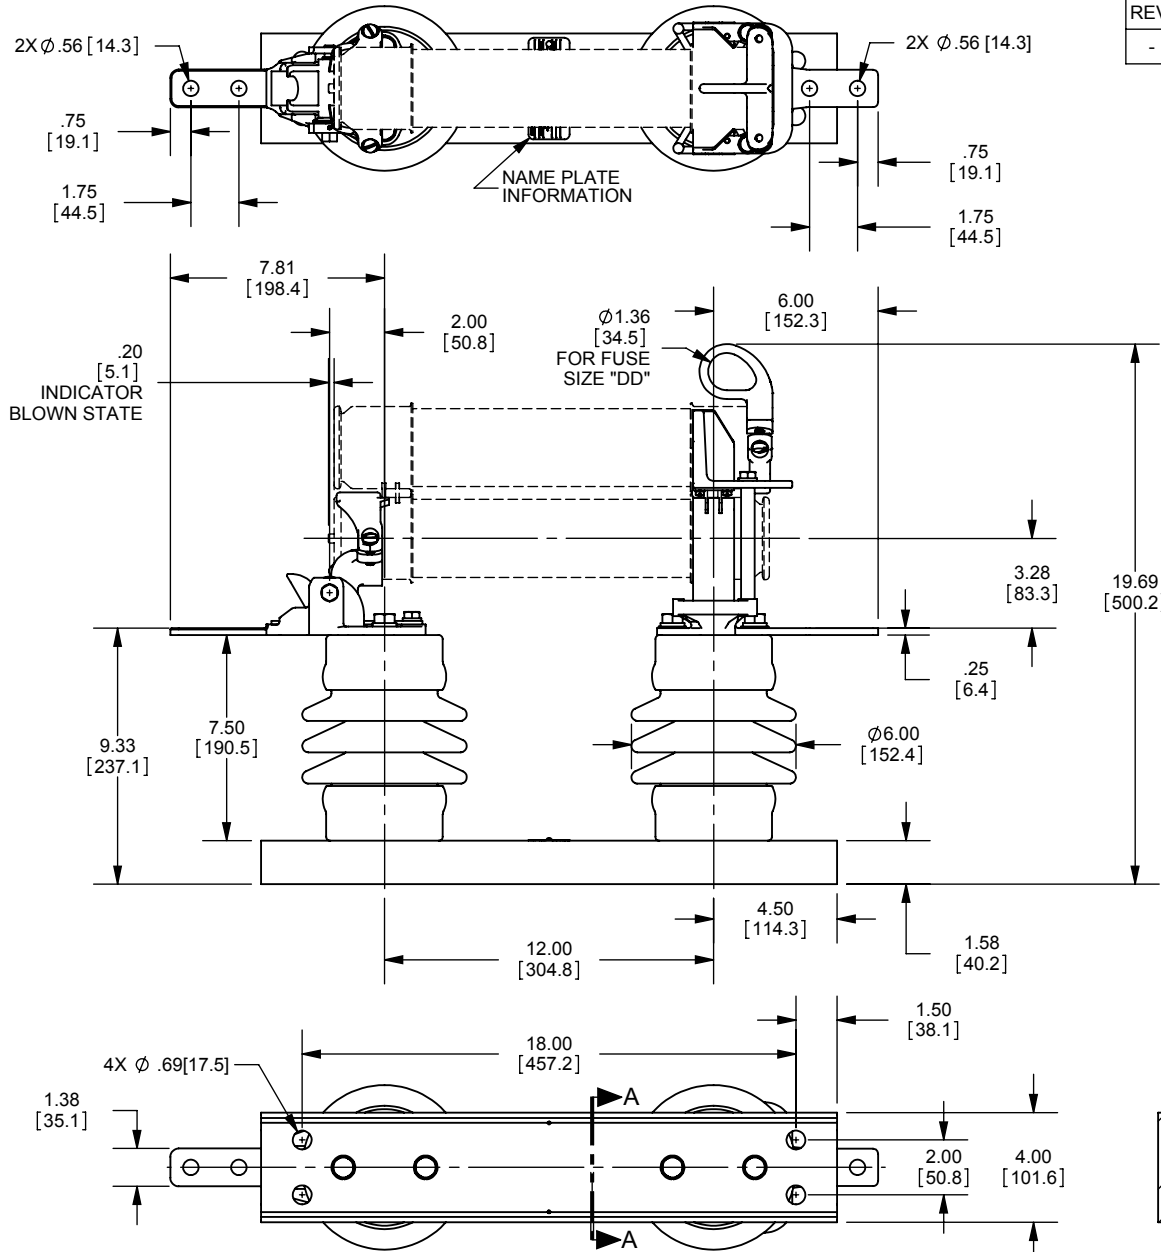

REV.	DATE	ECO	DESCRIPTION	BY	CK	APP
-	3/7/11	N/A	INITIAL RELEASE	RB	N/A	N/A

DIMENSIONS IN [] ARE MILLIMETERS

Mersen

MERSEN USA NEWBURYPORT-MA, LLC
374 MERRIMAC STREET
NEWBURYPORT, MA 01950

9F61CEF410
FUSE DISCONNECT SWITCH
EKO-3DD
8.25kV MAX. 96kV BIL

OUTLINE DIMENSIONS
NOT TO BE USED FOR PRODUCTION

701660

PRODUCT MANAGER

DESIGN ENGINEER

SIGN:

SIGN:

DATE:

DATE: