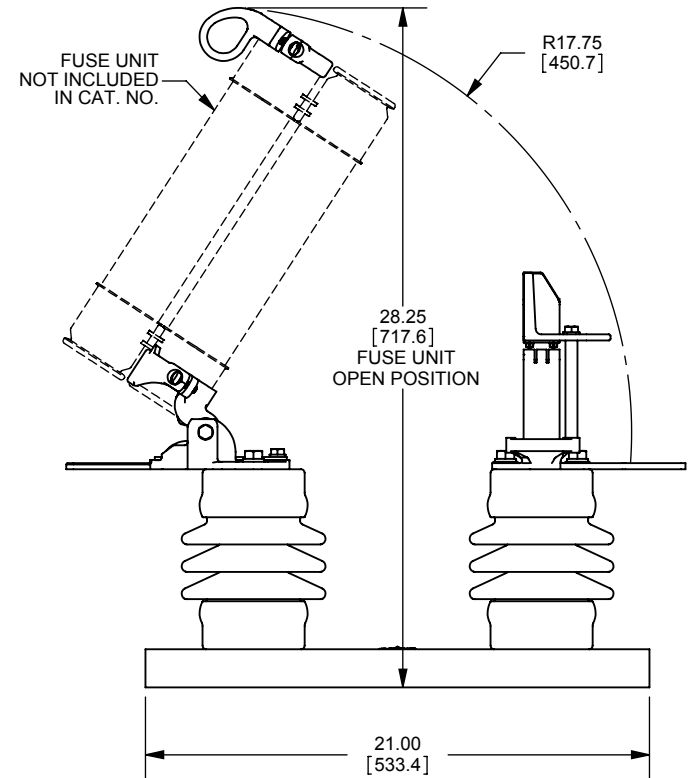

REV.	DATE	ECO	DESCRIPTION	BY	CK	APP
-	3/7/11	N/A	INITIAL RELEASE	RB	N/A	N/A

DIMENSIONS IN [] ARE MILLIMETERS

Mersen

MERSEN USA NEWBURYPORT-MA, LLC
374 MERRIMAC STREET
NEWBURYPORT, MA 01950

9F61CEF410
FUSE DISCONNECT SWITCH
EKO-3DD
8.25kV MAX. 96kV BIL

OUTLINE DIMENSIONS
NOT TO BE USED FOR PRODUCTION

701660

PRODUCT MANAGER

DESIGN ENGINEER

SIGN:

SIGN:

DATE:

DATE: