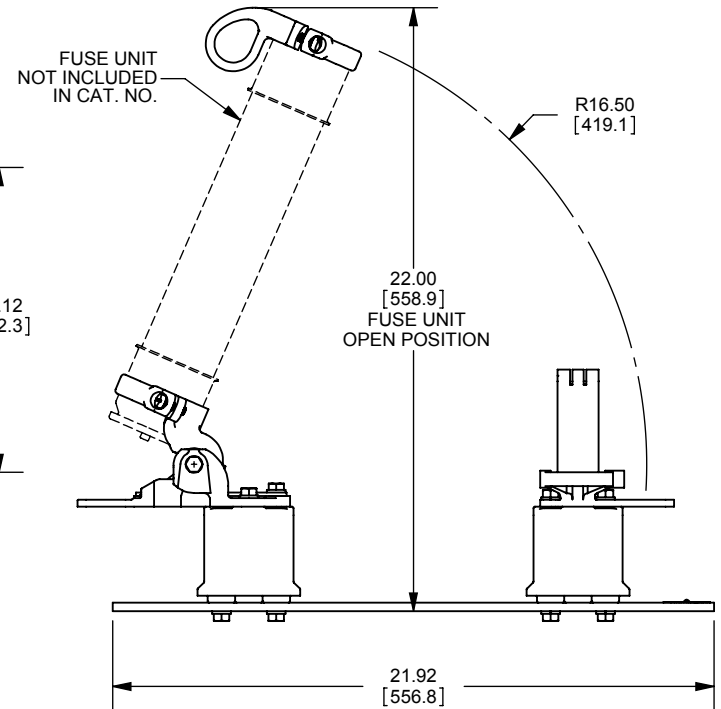

REV.	DATE	ECO	DESCRIPTION	BY	CK	APP
-	5/2/11	N/A	INITIAL RELEASE	RB	N/A	N/A

DIMENSIONS IN [ ] ARE MILLIMETERS

MERSEN USA NEWBURYPORT-MA, LLC  
374 MERRIMAC STREET  
NEWBURYPORT, MA 01950

9F61AEB305  
FUSE DISCONNECT SWITCH  
EK-3D  
5.5kV MAX 60kV BIL

OUTLINE DIMENSIONS  
NOT TO BE USED FOR PRODUCTION

701695

PRODUCT MANAGER

DESIGN ENGINEER

SIGN:

SIGN:

DATE:

DATE: