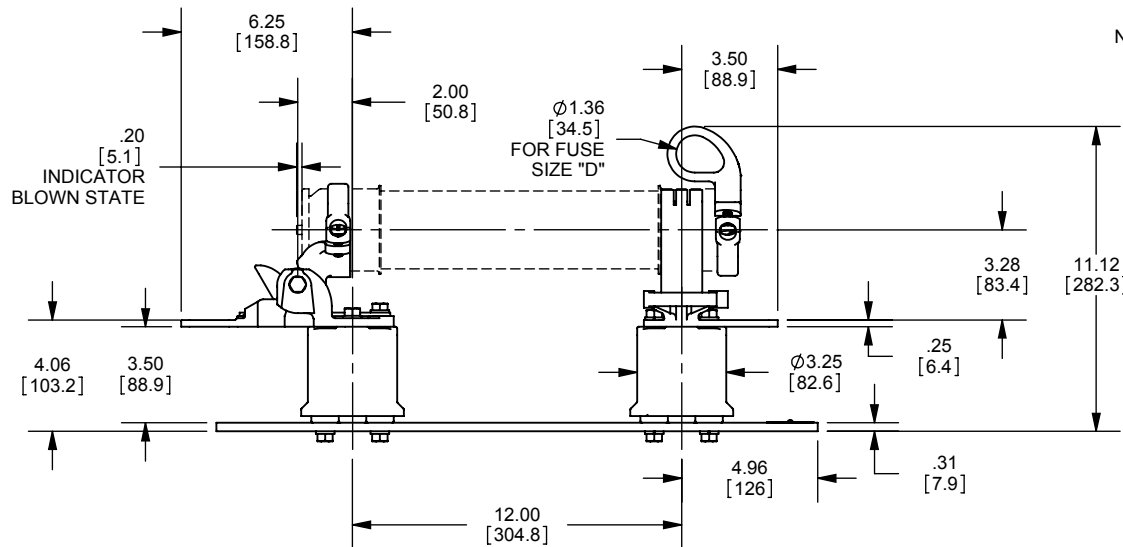

REV.	DATE	ECO	DESCRIPTION	BY	CK	APP
-	5/2/11	N/A	INITIAL RELEASE	RB	N/A	N/A

DIMENSIONS IN [ ] ARE MILLIMETERS

MERSEN USA NEWBURYPORT-MA, LLC  
374 MERRIMAC STREET  
NEWBURYPORT, MA 01950

9F61AEB305  
FUSE DISCONNECT SWITCH  
EK-3D  
5.5kV MAX 60kV BIL

OUTLINE DIMENSIONS  
NOT TO BE USED FOR PRODUCTION

701695

PRODUCT MANAGER

DESIGN ENGINEER

SIGN:

SIGN:

DATE:

DATE: