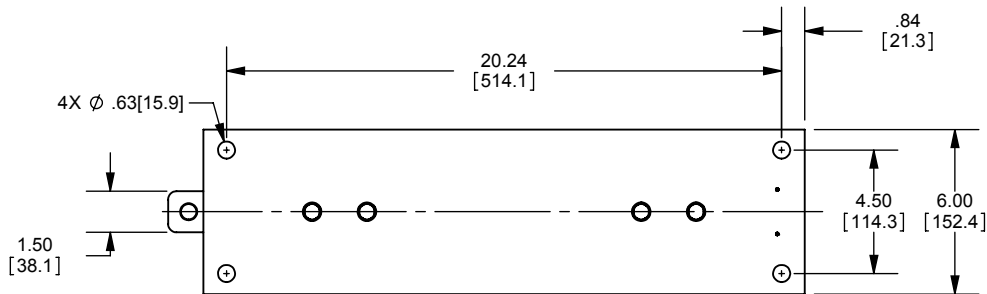

REV.	DATE	ECO	DESCRIPTION	BY	CK	APP
-	5/2/11	N/A	INITIAL RELEASE	RB	N/A	N/A

DIMENSIONS IN [ ] ARE MILLIMETERS

MERSEN USA NEWBURYPORT-MA, LLC  
374 MERRIMAC STREET  
NEWBURYPORT, MA 01950

9F61AEB305  
FUSE DISCONNECT SWITCH  
EK-3D  
5.5kV MAX 60kV BIL

OUTLINE DIMENSIONS  
NOT TO BE USED FOR PRODUCTION

701695

PRODUCT MANAGER

DESIGN ENGINEER

SIGN:

SIGN:

DATE:

DATE: