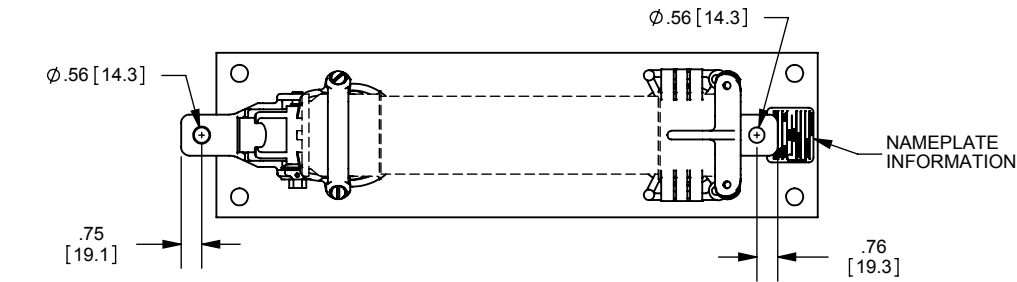

REV.	DATE	ECO	DESCRIPTION	BY	CK	APP
-	5/2/11	N/A	INITIAL RELEASE	RB	N/A	N/A

DIMENSIONS IN [ ] ARE MILLIMETERS

MERSEN USA NEWBURYPORT-MA, LLC  
374 MERRIMAC STREET  
NEWBURYPORT, MA 01950

9F61AEB305  
FUSE DISCONNECT SWITCH  
EK-3D  
5.5kV MAX 60kV BIL

OUTLINE DIMENSIONS  
NOT TO BE USED FOR PRODUCTION

701695

PRODUCT MANAGER

DESIGN ENGINEER

SIGN:

SIGN:

DATE:

DATE: