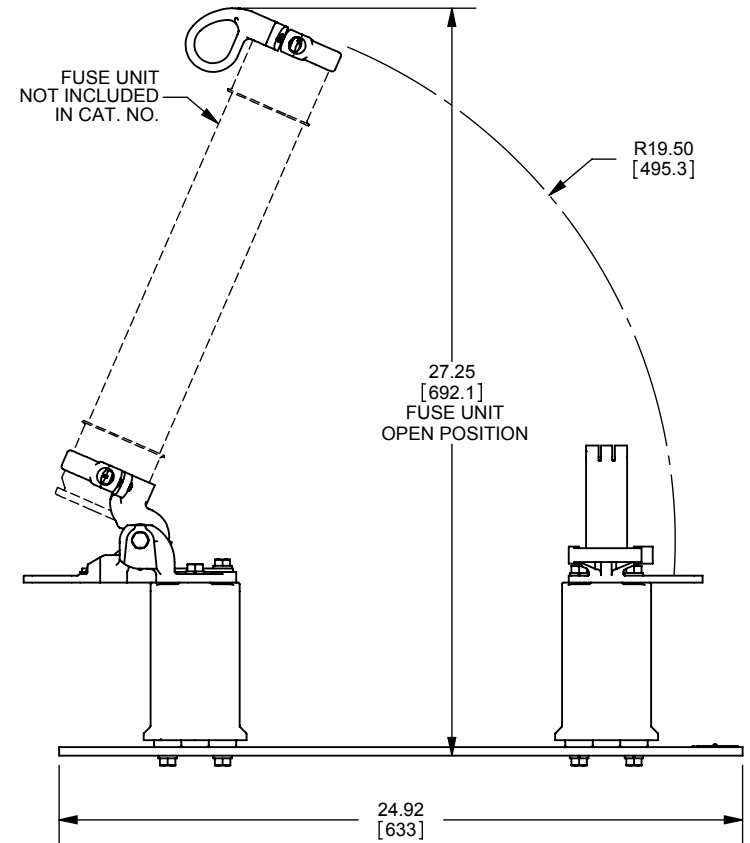

REV.	DATE	ECO	DESCRIPTION	BY	CK	APP
-	5/4/11	N/A	INITIAL RELEASE	RB	N/A	N/A

DIMENSIONS IN [] ARE MILLIMETERS

MERSEN USA NEWBURYPORT-MA, LLC
374 MERRIMAC STREET
NEWBURYPORT, MA 01950

9F61AGG305
FUSE DISCONNECT SWITCH
EK-3D
15.5kV MAX 95kV BIL

OUTLINE DIMENSIONS
NOT TO BE USED FOR PRODUCTION

701697

PRODUCT MANAGER

DESIGN ENGINEER

SIGN:

SIGN:

DATE:

DATE: