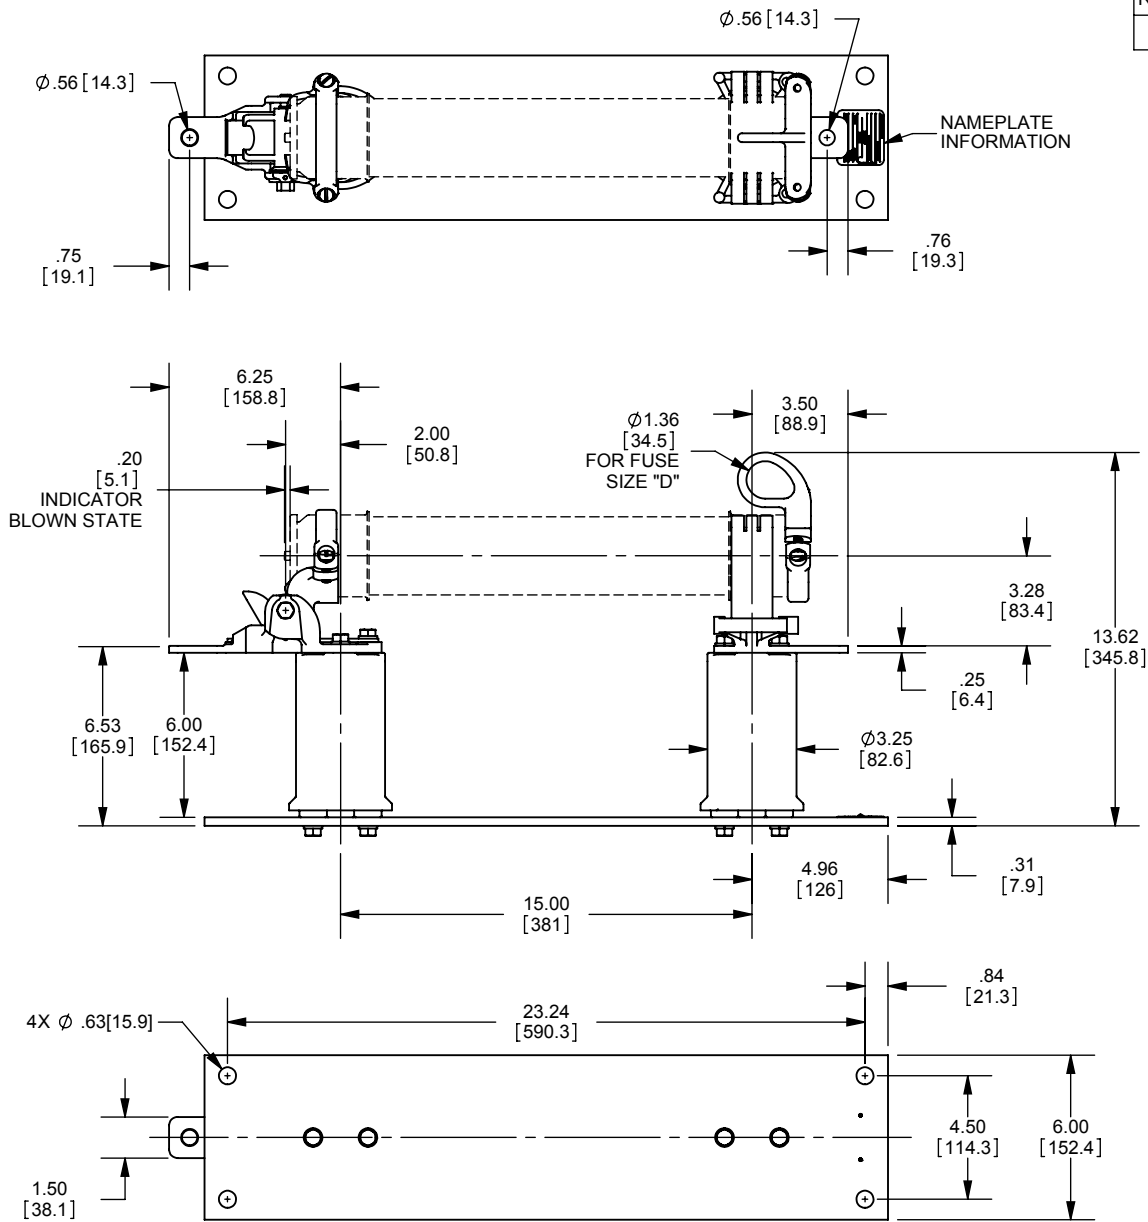

REV.	DATE	ECO	DESCRIPTION	BY	CK	APP
-	5/4/11	N/A	INITIAL RELEASE	RB	N/A	N/A

DIMENSIONS IN [] ARE MILLIMETERS

MERSEN USA NEWBURYPORT-MA, LLC
374 MERRIMAC STREET
NEWBURYPORT, MA 01950

9F61AGG305
FUSE DISCONNECT SWITCH
EK-3D
15.5kV MAX 95kV BIL

OUTLINE DIMENSIONS
NOT TO BE USED FOR PRODUCTION

701697

PRODUCT MANAGER

DESIGN ENGINEER

SIGN:

SIGN:

DATE:

DATE: