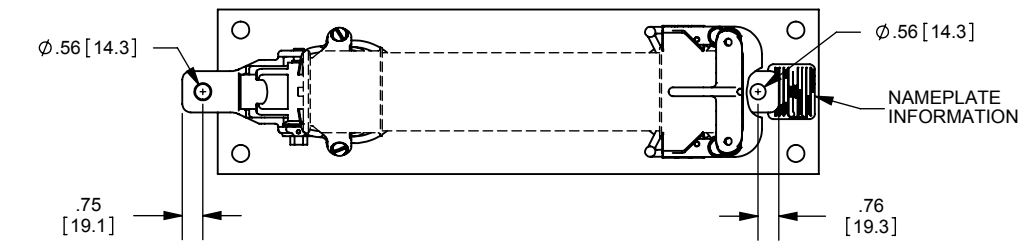

REV.	DATE	ECO	DESCRIPTION	BY	CK	APP
-	5/23/11	N/A	INITIAL RELEASE	RB	N/A	N/A

DIMENSIONS IN [] ARE MILLIMETERS

MERSEN USA NEWBURYPORT-MA, LLC
374 MERRIMAC STREET
NEWBURYPORT, MA 01950

9F61AEG405
FUSE DISCONNECT SWITCH
EK-3DD
8.25kV MAX 95kV BIL

OUTLINE DIMENSIONS
NOT TO BE USED FOR PRODUCTION

701702

PRODUCT MANAGER

DESIGN ENGINEER

SIGN:

SIGN:

DATE:

DATE: