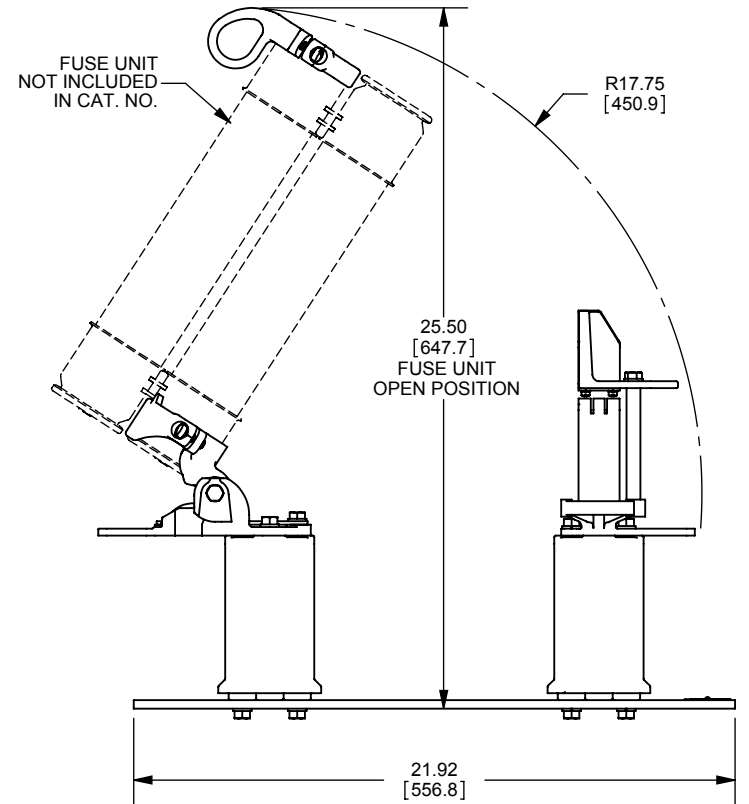

REV.	DATE	ECO	DESCRIPTION	BY	CK	APP
-	5/23/11	N/A	INITIAL RELEASE	RB	N/A	N/A

DIMENSIONS IN [] ARE MILLIMETERS

MERSEN USA NEWBURYPORT-MA, LLC
374 MERRIMAC STREET
NEWBURYPORT, MA 01950

9F61AEG405
FUSE DISCONNECT SWITCH
EK-3DD
8.25kV MAX 95kV BIL

OUTLINE DIMENSIONS
NOT TO BE USED FOR PRODUCTION

701702

PRODUCT MANAGER

DESIGN ENGINEER

SIGN:

SIGN:

DATE:

DATE: