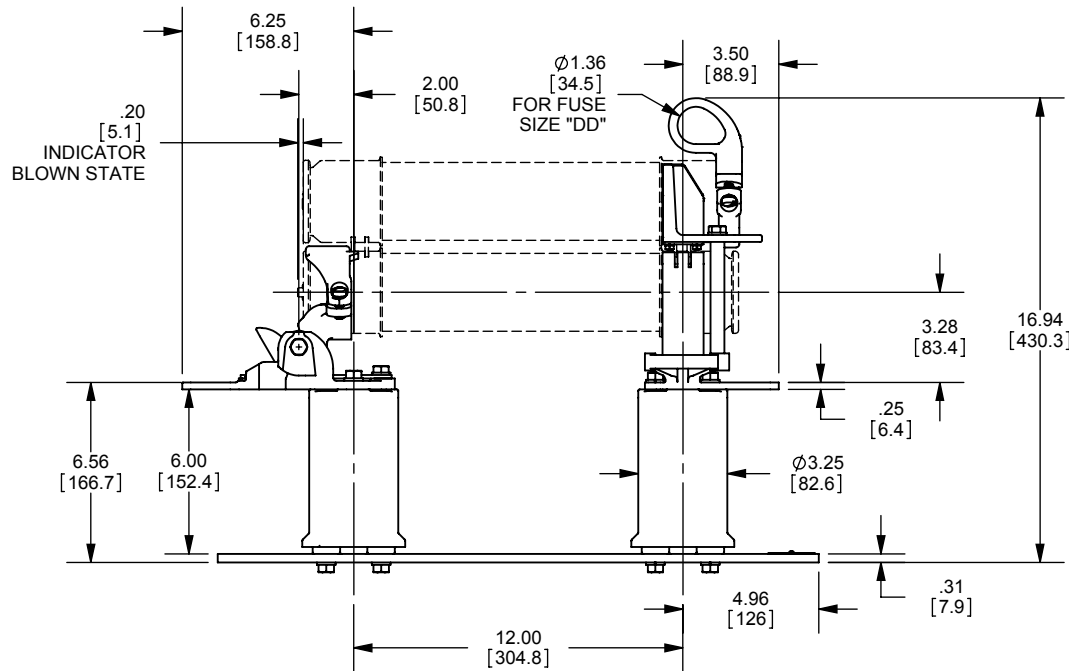

REV.	DATE	ECO	DESCRIPTION	BY	CK	APP
-	5/23/11	N/A	INITIAL RELEASE	RB	N/A	N/A

DIMENSIONS IN [] ARE MILLIMETERS

MERSEN USA NEWBURYPORT-MA, LLC
374 MERRIMAC STREET
NEWBURYPORT, MA 01950

9F61AEG405
FUSE DISCONNECT SWITCH
EK-3DD
8.25kV MAX 95kV BIL

OUTLINE DIMENSIONS
NOT TO BE USED FOR PRODUCTION

701702

PRODUCT MANAGER

DESIGN ENGINEER

SIGN:

SIGN:

DATE:

DATE: