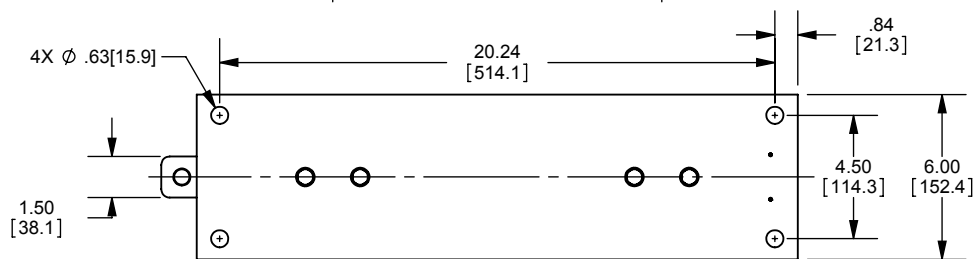

REV.	DATE	ECO	DESCRIPTION	BY	CK	APP
-	5/23/11	N/A	INITIAL RELEASE	RB	N/A	N/A

DIMENSIONS IN [] ARE MILLIMETERS

MERSEN USA NEWBURYPORT-MA, LLC
374 MERRIMAC STREET
NEWBURYPORT, MA 01950

9F61AEG405
FUSE DISCONNECT SWITCH
EK-3DD
8.25kV MAX 95kV BIL

OUTLINE DIMENSIONS
NOT TO BE USED FOR PRODUCTION

701702

PRODUCT MANAGER

DESIGN ENGINEER

SIGN:

SIGN:

DATE:

DATE: