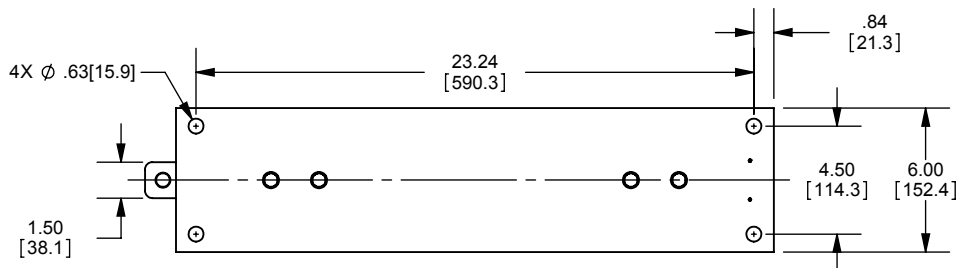

REV.	DATE	ECO	DESCRIPTION	BY	CK	APP
-	5/24/11	N/A	INITIAL RELEASE	RB	N/A	N/A

DIMENSIONS IN [] ARE MILLIMETERS

MERSEN USA NEWBURYPORT-MA, LLC
374 MERRIMAC STREET
NEWBURYPORT, MA 01950

9F61AGJ405
FUSE DISCONNECT SWITCH
EK-3DD
15.5kV MAX 110kV BIL

OUTLINE DIMENSIONS
NOT TO BE USED FOR PRODUCTION

701704

SIGN: PRODUCT MANAGER

DATE:

SIGN: DESIGN ENGINEER

DATE: