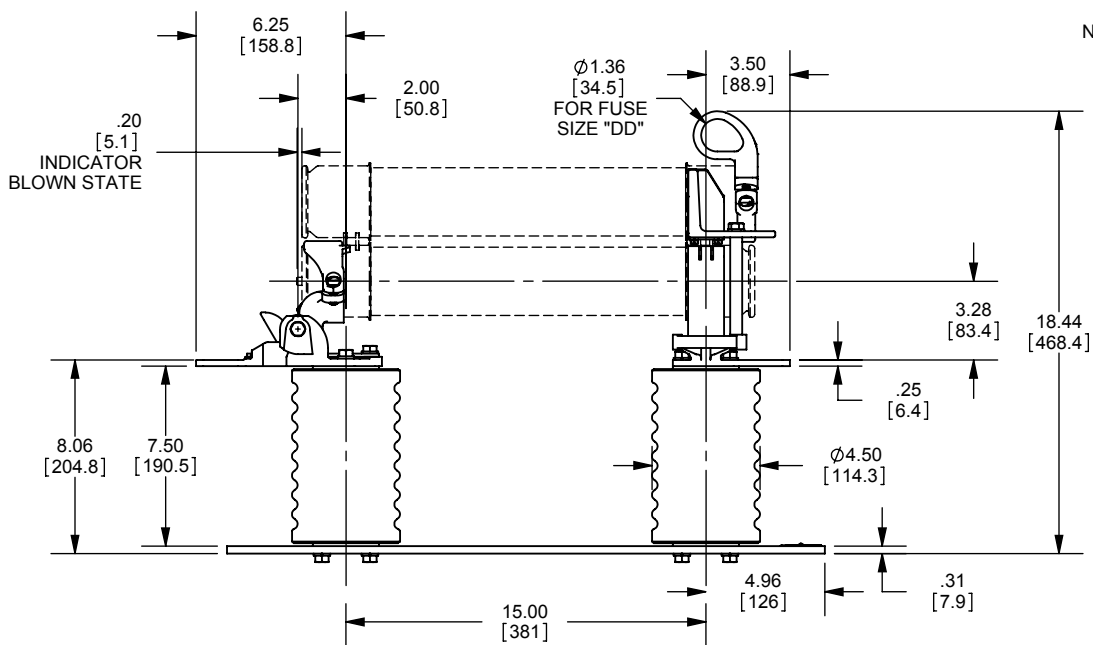

REV.	DATE	ECO	DESCRIPTION	BY	CK	APP
-	5/24/11	N/A	INITIAL RELEASE	RB	N/A	N/A

DIMENSIONS IN [] ARE MILLIMETERS

MERSEN USA NEWBURYPORT-MA, LLC
374 MERRIMAC STREET
NEWBURYPORT, MA 01950

9F61AGJ405
FUSE DISCONNECT SWITCH
EK-3DD
15.5kV MAX 110kV BIL

OUTLINE DIMENSIONS
NOT TO BE USED FOR PRODUCTION

701704

SIGN: PRODUCT MANAGER

DATE:

SIGN: DESIGN ENGINEER

DATE: