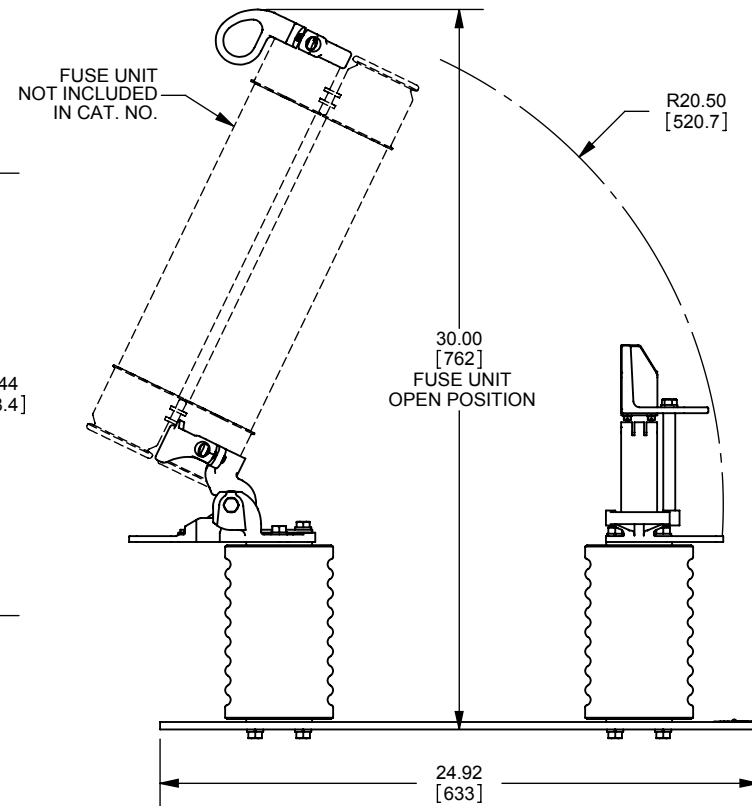

REV.	DATE	ECO	DESCRIPTION	BY	CK	APP
-	5/24/11	N/A	INITIAL RELEASE	RB	N/A	N/A

DIMENSIONS IN [] ARE MILLIMETERS

MERSEN USA NEWBURYPORT-MA, LLC
374 MERRIMAC STREET
NEWBURYPORT, MA 01950

9F61AGJ405
FUSE DISCONNECT SWITCH
EK-3DD
15.5kV MAX 110kV BIL

OUTLINE DIMENSIONS
NOT TO BE USED FOR PRODUCTION

701704

SIGN: PRODUCT MANAGER

DATE:

SIGN: DESIGN ENGINEER

DATE: