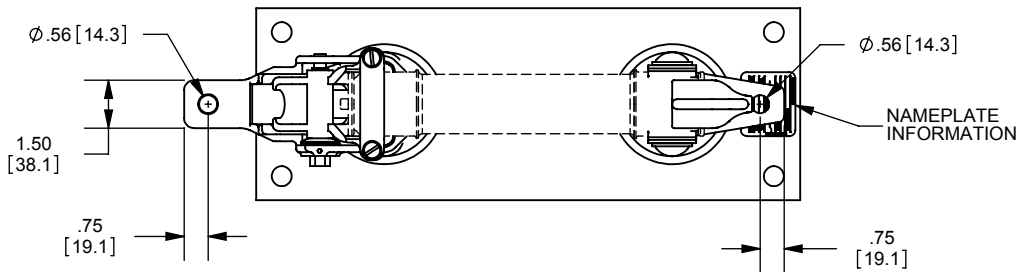

REV.	DATE	ECO	DESCRIPTION	BY	CK	APP
-	6/13/11	N/A	INITIAL RELEASE	RB	N/A	N/A

DIMENSIONS IN [] ARE MILLIMETERS

MERSEN USA NEWBURYPORT-MA, LLC
374 MERRIMAC STREET
NEWBURYPORT, MA 01950

9F61ACB205
FUSE DISCONNECT SWITCH
EK-3C
5.5kV MAX 60kV BIL

OUTLINE DIMENSIONS
NOT TO BE USED FOR PRODUCTION

PRODUCT MANAGER

DESIGN ENGINEER

SIGN:

SIGN:

DATE:

DATE:

701717