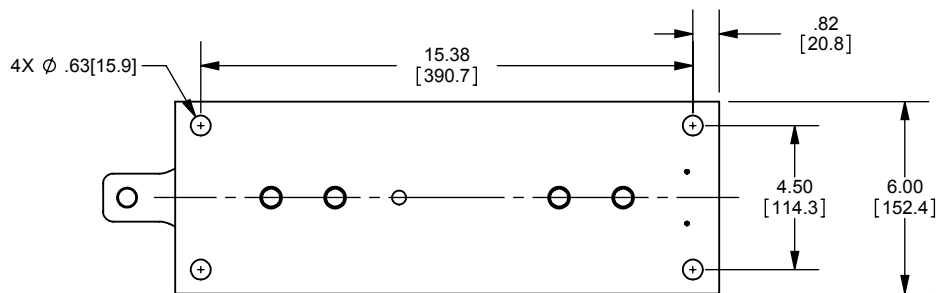

REV.	DATE	ECO	DESCRIPTION	BY	CK	APP
-	6/13/11	N/A	INITIAL RELEASE	RB	N/A	N/A

DIMENSIONS IN [] ARE MILLIMETERS

MERSEN USA NEWBURYPORT-MA, LLC
374 MERRIMAC STREET
NEWBURYPORT, MA 01950

9F61ACB205
FUSE DISCONNECT SWITCH
EK-3C
5.5kV MAX 60kV BIL

OUTLINE DIMENSIONS
NOT TO BE USED FOR PRODUCTION

PRODUCT MANAGER

DESIGN ENGINEER

SIGN:

SIGN:

DATE:

DATE:

701717