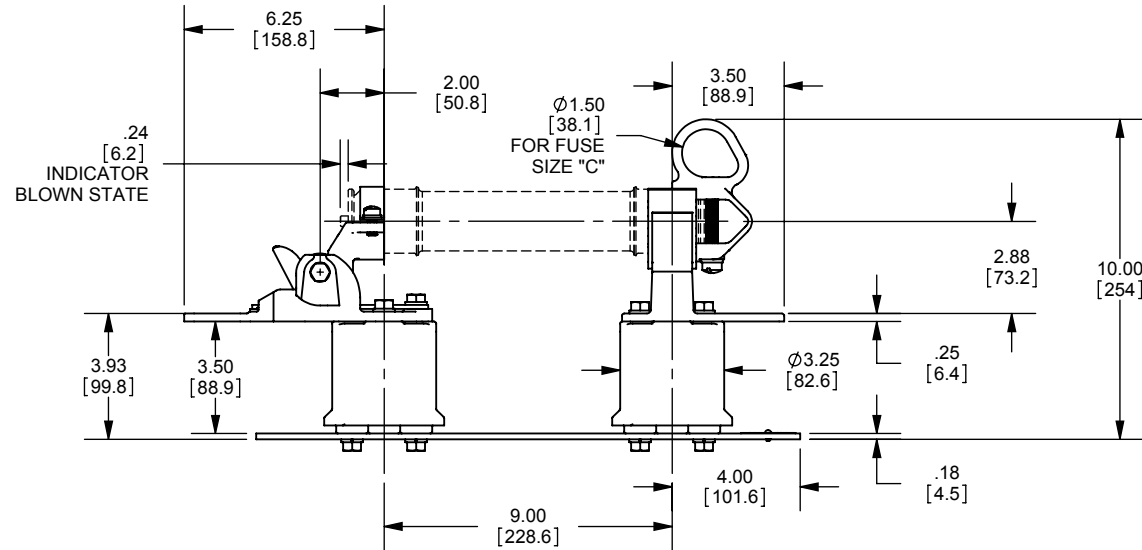

REV.	DATE	ECO	DESCRIPTION	BY	CK	APP
-	6/13/11	N/A	INITIAL RELEASE	RB	N/A	N/A

DIMENSIONS IN [] ARE MILLIMETERS

MERSEN USA NEWBURYPORT-MA, LLC
374 MERRIMAC STREET
NEWBURYPORT, MA 01950

9F61ACB205
FUSE DISCONNECT SWITCH
EK-3C
5.5kV MAX 60kV BIL

OUTLINE DIMENSIONS
NOT TO BE USED FOR PRODUCTION

PRODUCT MANAGER

DESIGN ENGINEER

SIGN:

SIGN:

DATE:

DATE:

701717