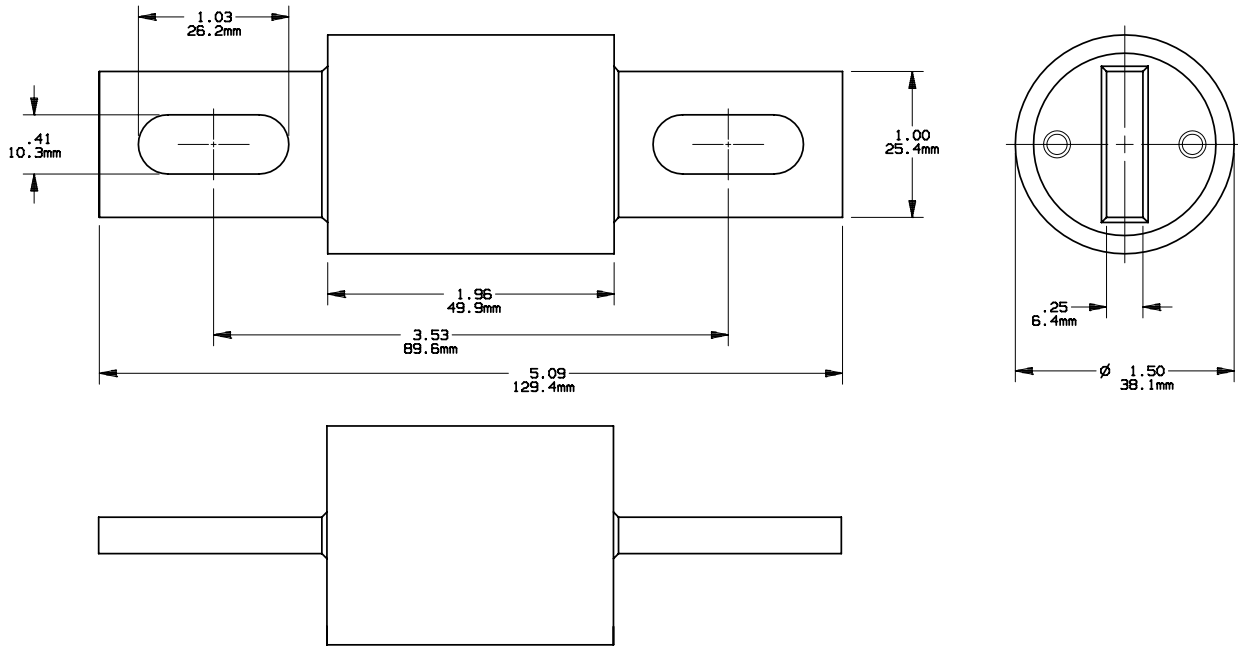

REV	DATE	ECO	DESCRIPTION	BY	CK	APP
A	2-15-08	NA	UPDATED FORMAT AND REDRAWN WAS ON 20731 REV -	LDB	NA	(SEE ECO)

MERSEN USA NEWBURYPORT-MA, LLC
374 MERRIMAC STREET
NEWBURYPORT, MA 01950

A70Q(125-200)-4

FORM 101

125-200A 700V

OUTLINE DIMENSIONS
NOT TO BE USED FOR PRODUCTION

20731

PRODUCT MANAGER

DESIGN ENGINEER

SIGN:

SIGN:

DATE:

DATE: