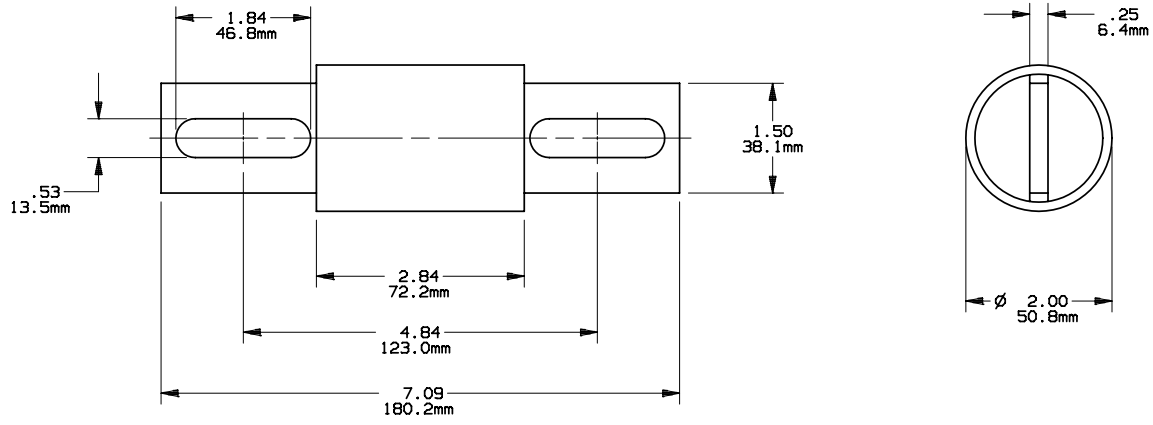

REV	DATE	ECO	DESCRIPTION	BY	CK	APP
B	3-6-08	NA	UPDATED OUTLINE FORMAT	LDB	NA	NA

MERSEN USA NEWBURYPORT-MA, LLC
374 MERRIMAC STREET
NEWBURYPORT, MA 01950

A70QS(450-600)-4K

OUTLINE DIMENSIONS
NOT TO BE USED FOR PRODUCTION

FORM 101

700022

PRODUCT MANAGER
SIGN:
DATE:

DESIGN ENGINEER
SIGN:
DATE:

450-600A   700V