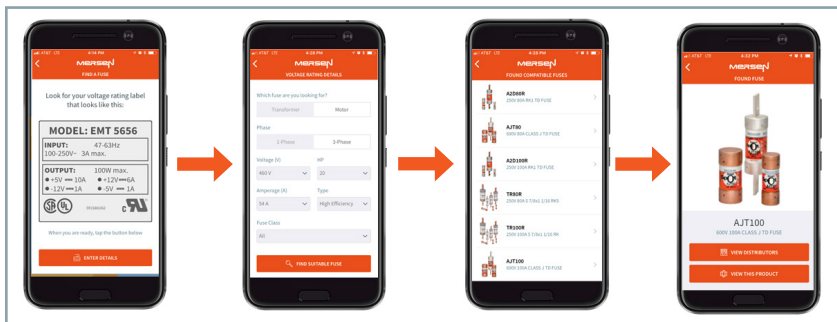

Scan code below to go to the App Store

Scan code below to go to Google Play

MERSEN'S PRODUCT RECOGNITION APP

Mersen's App lets you:

- Search for a product via:
 - Photo
 - Text
- Identify Mersen and competitive products
- Locate Sales Reps
- Use motor and transformer tables to look up products

Mersen's Product Recognition App is available for download from the App Store or Google Play.

Identify Fuse by Photo: Use your mobile device to scan the fuse you would like to identify. Mersen's Product Recognition App will suggest a match based on your photo.