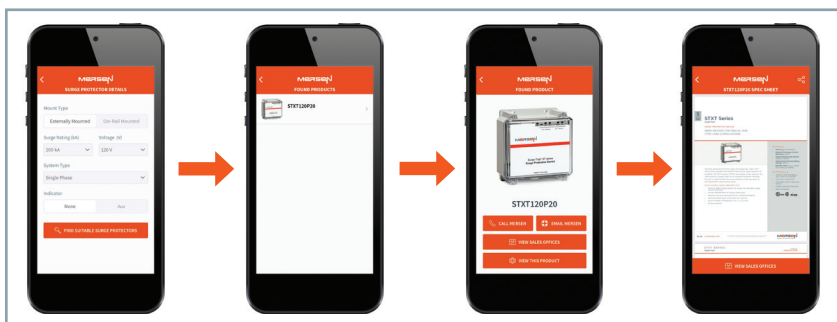

NEW: Surge Protector Lookup: Enter few easy search criteria (Mount Type, System Voltage/Type and Surge Current Rating) and Mersen will find a suitable protective device