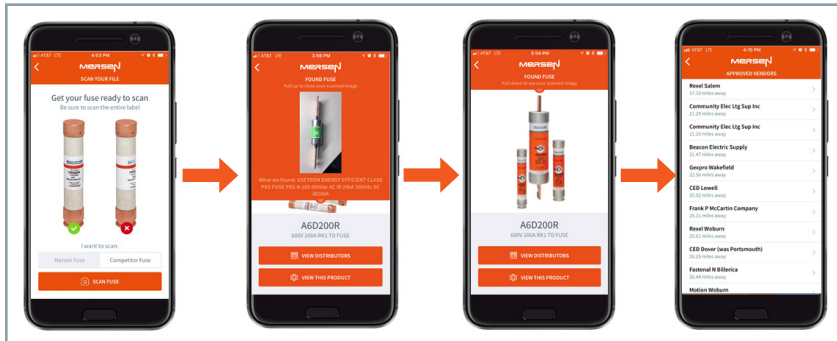

Scan code below to go to the App Store

Scan code below to go to Google Play

MERSEN'S PRODUCT RECOGNITION APP

Mersen's App lets you:

- Search for a product via:
 - Photo
 - Text
- Identify Mersen and competitive products
- Locate Sales Reps
- Use motor and transformer tables to look up products

Mersen's Product Recognition App is available for download from the App Store or Google Play.

Identify Fuse by Photo: Use your mobile device to scan the fuse you would like to identify. Mersen's Product Recognition App will suggest a match based on your photo.

Motor/Transformer Lookup: Enter voltage rating details into the easy to use template and Mersen will find a suitable fuse.

NEW: Surge Protector Lookup: Enter few easy search criteria (Mount Type, System Voltage/Type and Surge Current Rating) and Mersen will find a suitable protective device