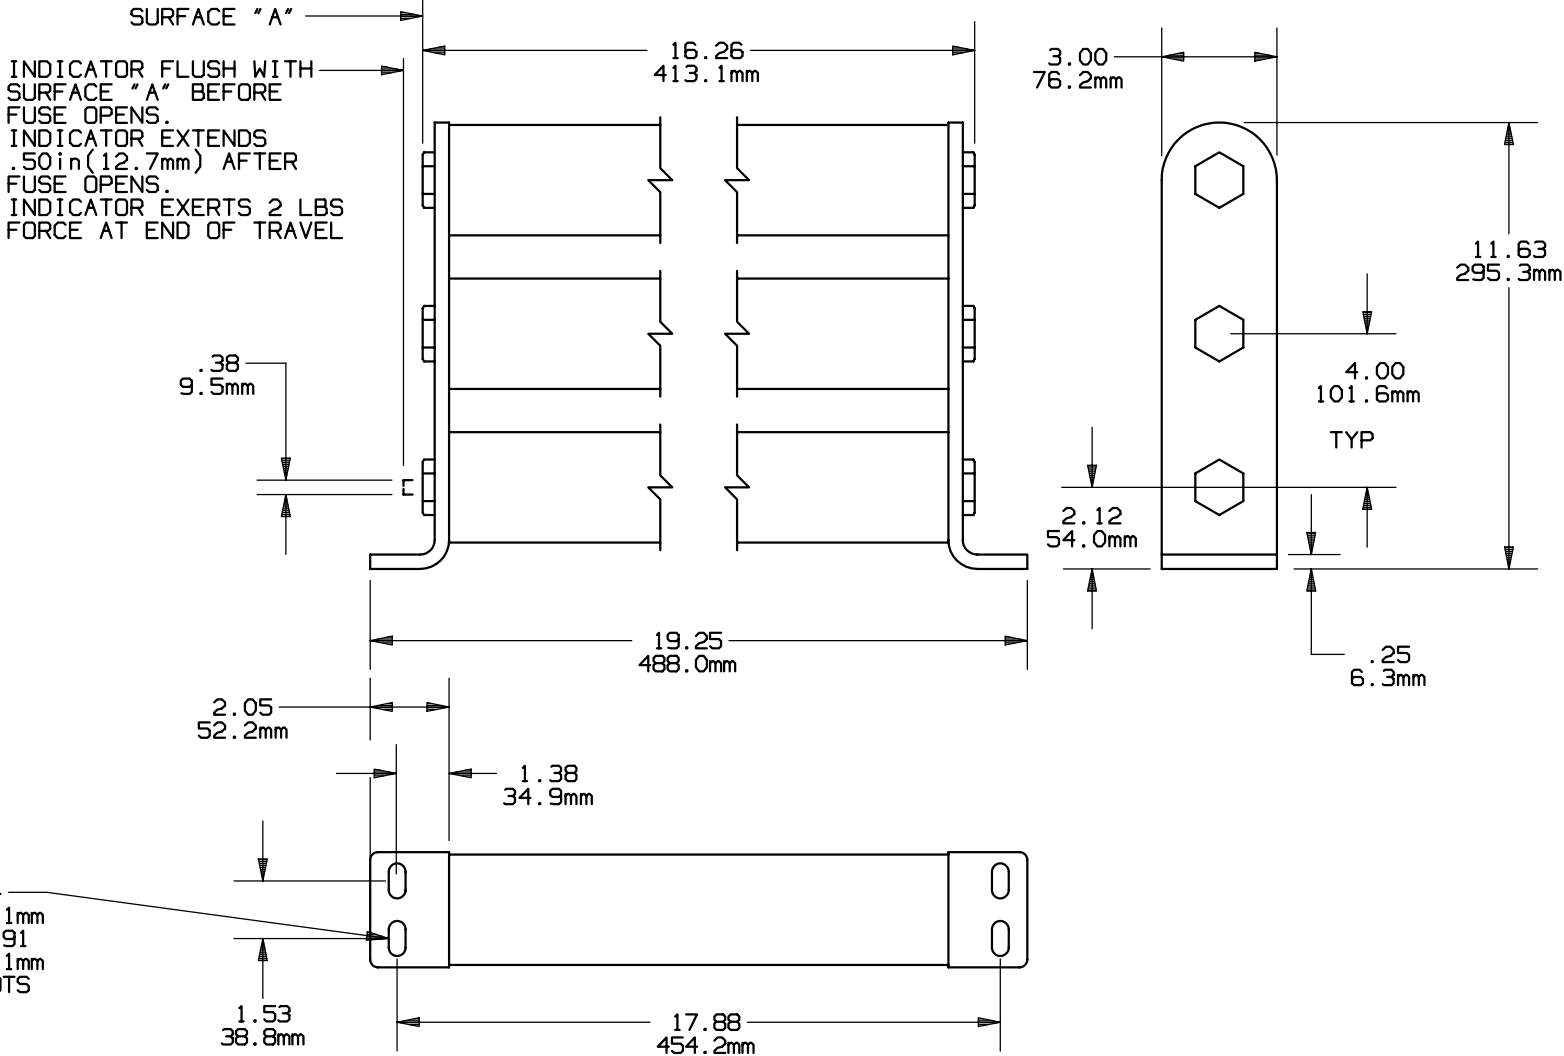

REV	DATE	ECO	DESCRIPTION	BY	CK	APP
B	2-25-08	NA	UPDATED OUTLINE FORMAT	LDB	NA	(SEE ECO)

MERSEN MERSEN USA NEWBURYPORT-MA, LLC
374 MERRIMAC STREET
NEWBURYPORT, MA 01950

PRODUCT MANAGER	DESIGN ENGINEER
SIGN:	SIGN:
DATE:	DATE:

A051B3DAR0(48.57)X
MEDIUM VOLTAGE
CURRENT LIMITING
MOTOR CIRCUIT BACK-UP FUSE
48X-57X 5.2KV

OUTLINE DIMENSIONS
NOT TO BE USED FOR PRODUCTION

24410