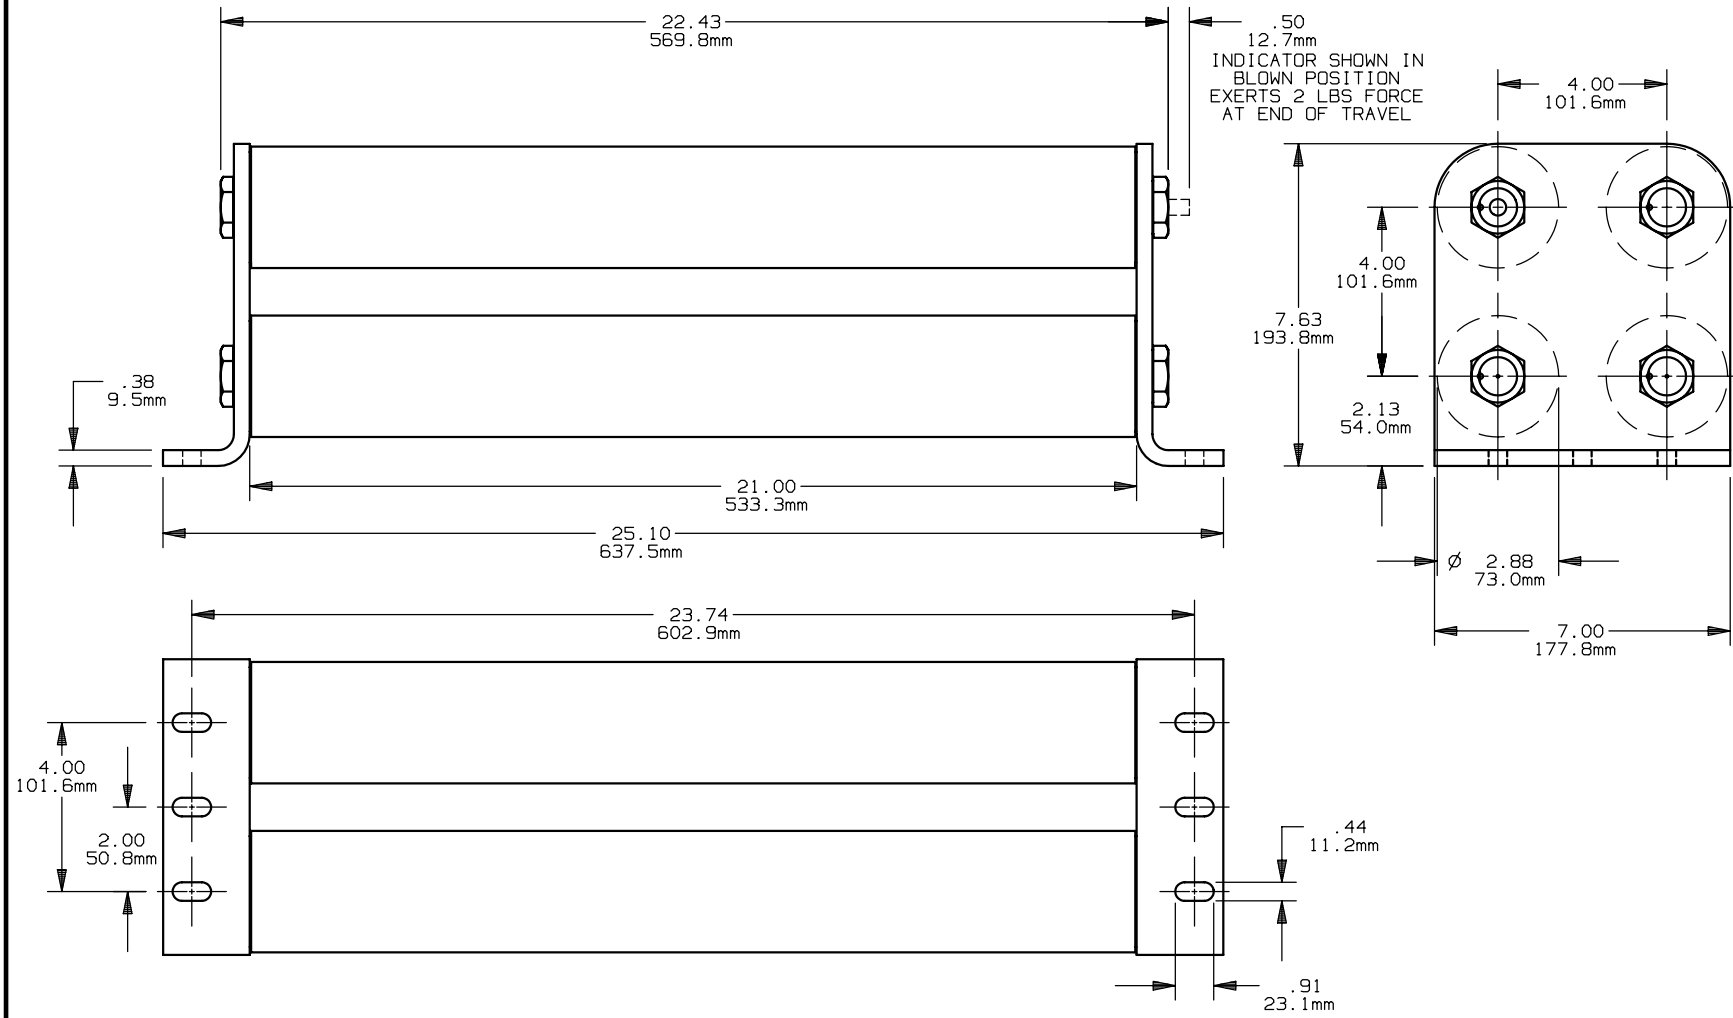

REV	DATE	ECO	DESCRIPTION	BY	CK	APP
-	4-28-06	NA	INITIAL RELEASE	LDB	NA	NA

	MERSEN USA NEWBURYPORT-MA, LLC 374 MERRIMAC STREET NEWBURYPORT, MA 01950	A155B4D0R0-(32,38)X MEDIUM VOLTAGE R RATED 32X-38X 15.5kV	OUTLINE DIMENSIONS NOT TO BE USED FOR PRODUCTION
	PRODUCT MANAGER SIGN: DATE:		DESIGN ENGINEER SIGN: DATE: