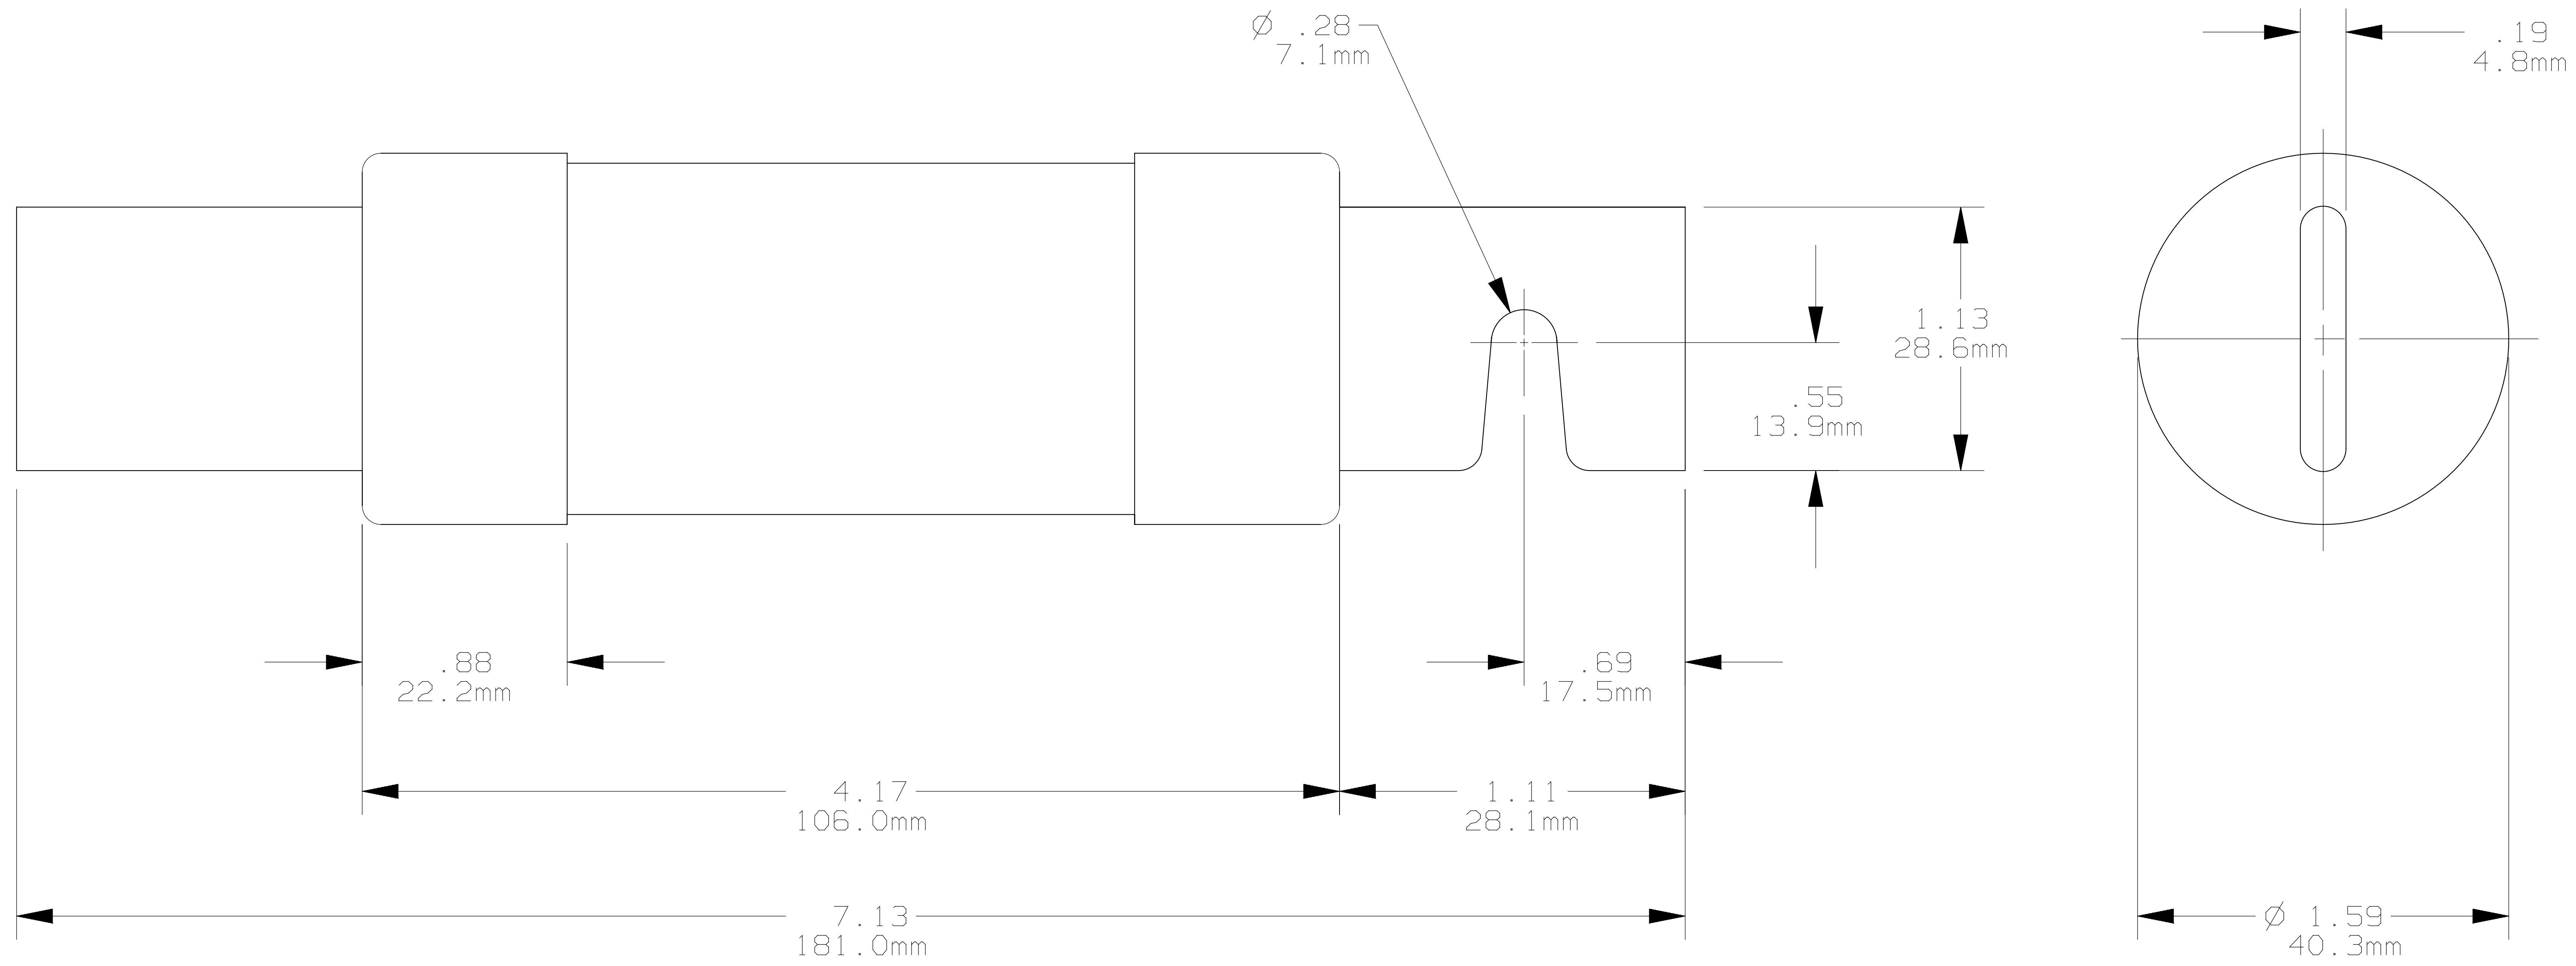

REV	DATE	ECO	DESCRIPTION	BY	CK	APP
F	1-4-10	NA	ADDED "ID" VERSION	LDB	NA	NA

MERSEN USA NEWBURYPORT-MA, LLC  
 374 MERRIMAC STREET  
 NEWBURYPORT, MA 01950

TR(110-200)R(ID)  
 TRIONIC CLASS RK5  
 110-200A 250V

OUTLINE DIMENSIONS  
 NOT TO BE USED FOR PRODUCTION

701290

PRODUCT MANAGER  
 SIGN:  
 DATE:

DESIGN ENGINEER  
 SIGN:  
 DATE: