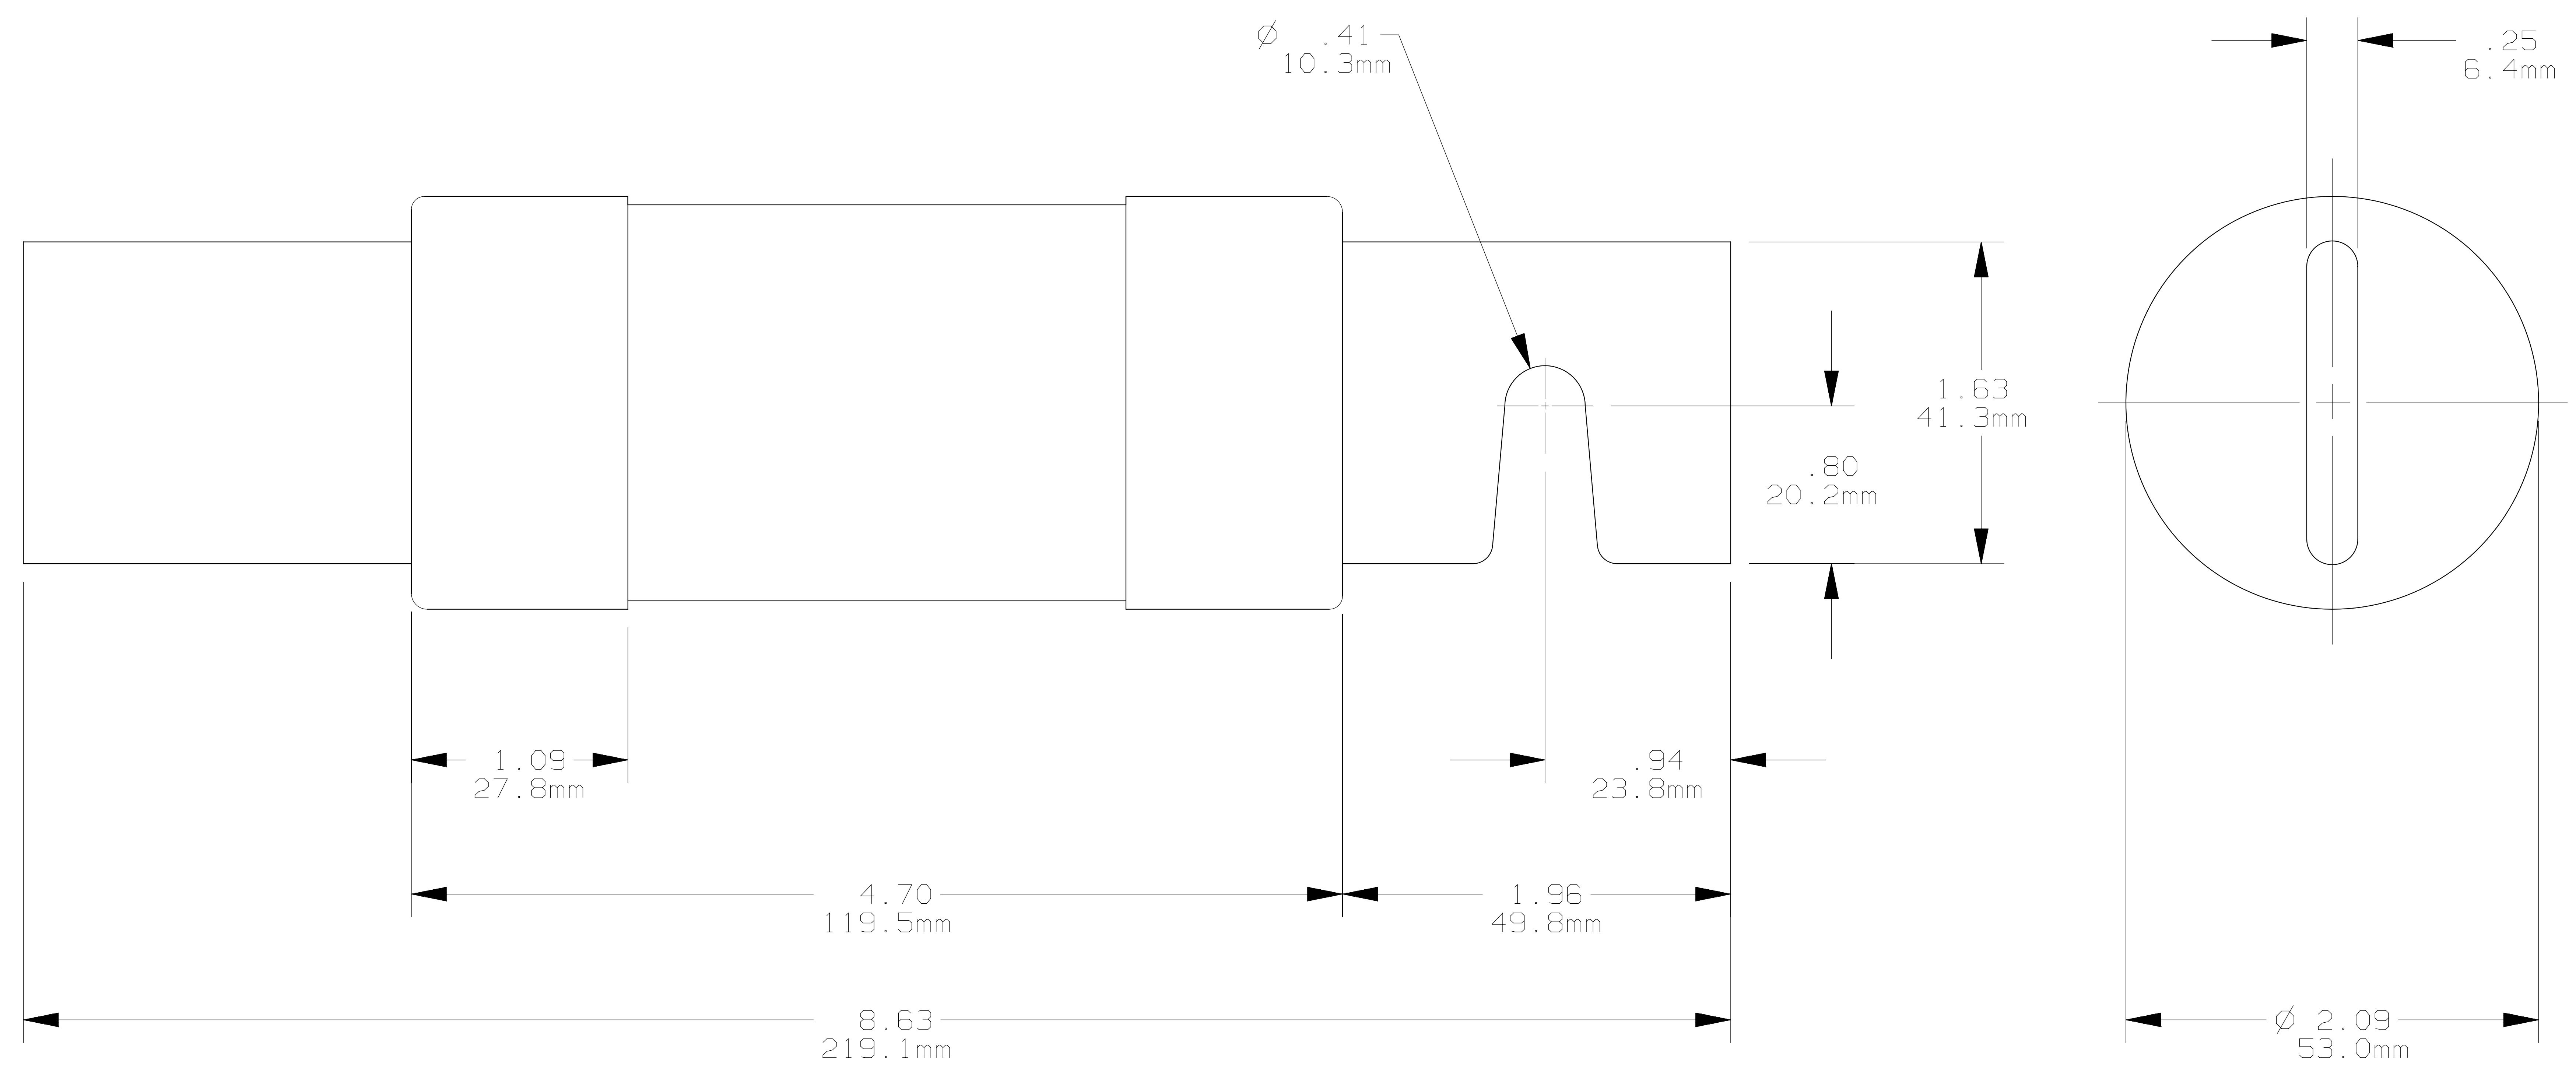

REV	DATE	ECO	DESCRIPTION	BY	CK	APP
F	1-4-10	NA	ADDED "ID" VERSION	LDB	NA	NA

MERSEN USA NEWBURYPORT-MA, LLC
 374 MERRIMAC STREET
 NEWBURYPORT, MA 01950

TR(225-400)R(ID)
 TRIONIC CLASS RK5
 225-400A 250V

OUTLINE DIMENSIONS
 NOT TO BE USED FOR PRODUCTION

701291

PRODUCT MANAGER
 SIGN:
 DATE:

DESIGN ENGINEER
 SIGN:
 DATE: