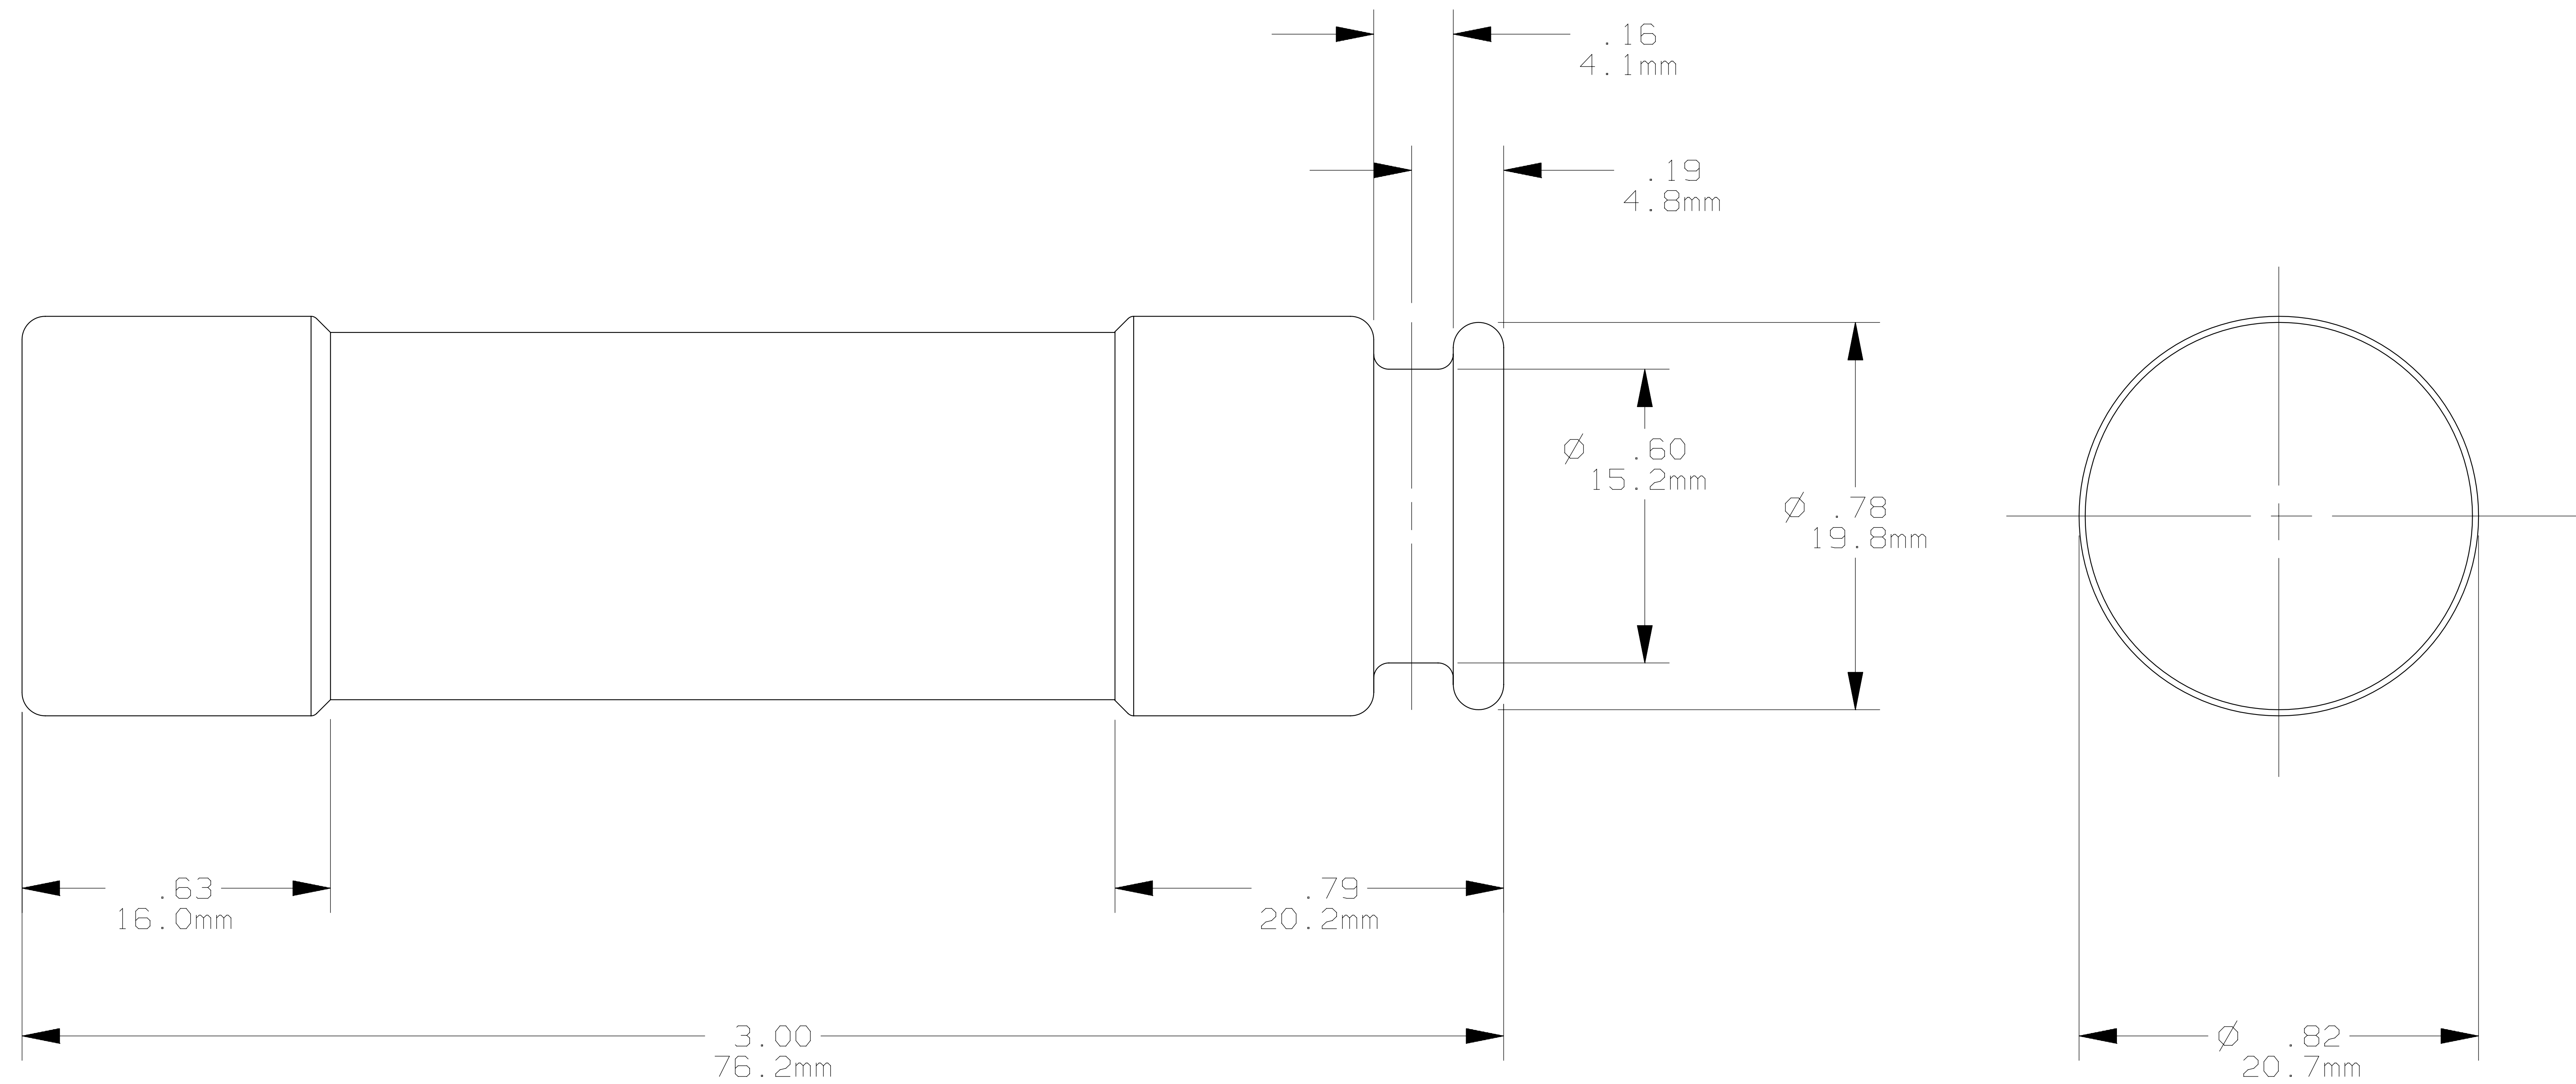

REV	DATE	ECO	DESCRIPTION	BY	CK	APP
F	3-29-06	NA	REDRAWN-WAS ON 16887 REV E	LDB	NA	NA

MERSEN USA NEWBURYPORT-MA, LLC  
 374 MERRIMAC STREET  
 NEWBURYPORT, MA 01950

A2K(35-60)R

OUTLINE DIMENSIONS  
 NOT TO BE USED FOR PRODUCTION

PRODUCT MANAGER

DESIGN ENGINEER

CLASS RK1

SIGN:  
 DATE:

SIGN:  
 DATE:

35-60A 250V

701297