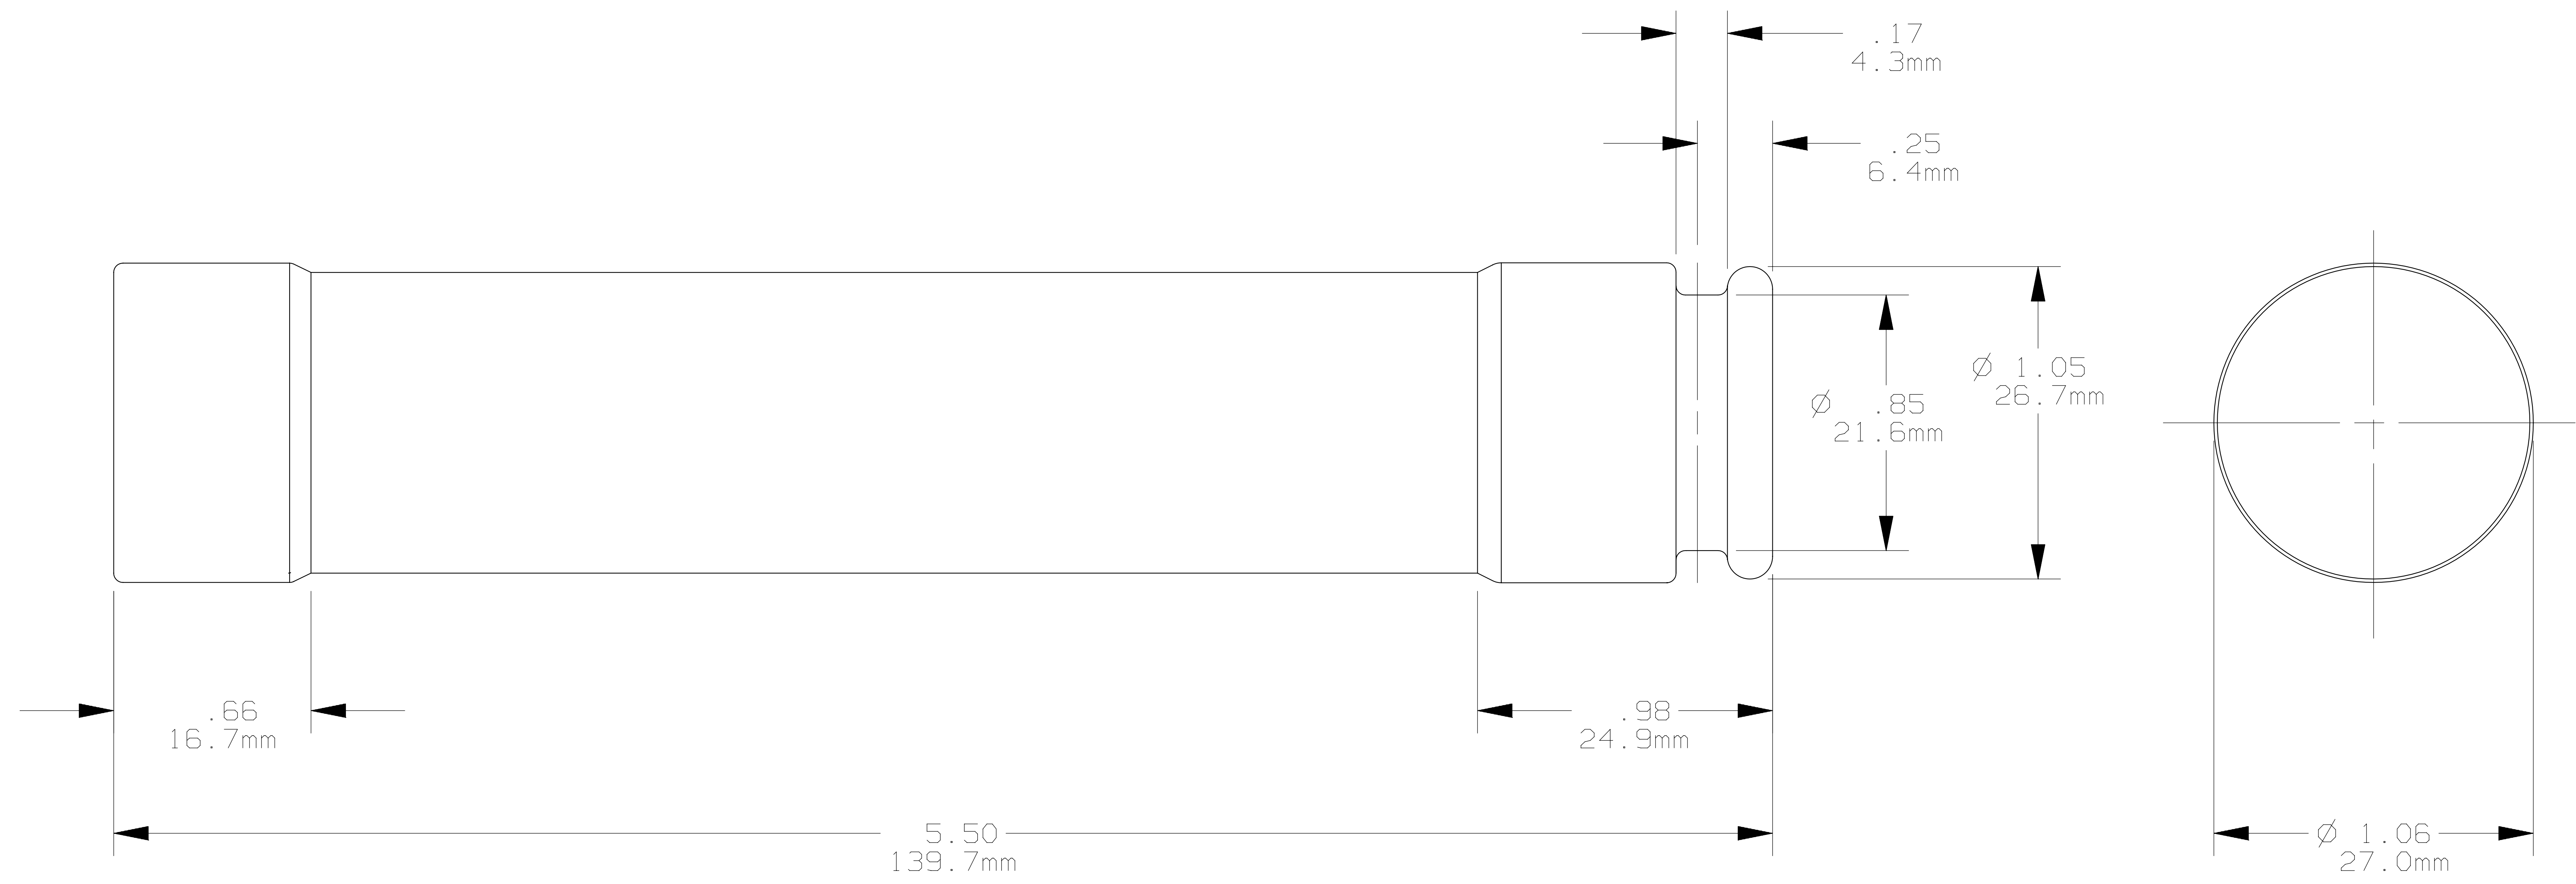

REV	DATE	ECO	DESCRIPTION	BY	CK	APP
F	3-29-06	NA	REDRAWN-WAS ON 16887 REV E	LDB	NA	NA

MERSEN USA NEWBURYPORT-MA, LLC
 374 MERRIMAC STREET
 NEWBURYPORT, MA 01950

A6K(35-60)R

OUTLINE DIMENSIONS
 NOT TO BE USED FOR PRODUCTION

PRODUCT MANAGER

DESIGN ENGINEER

CLASS RK1

SIGN:
 DATE:

SIGN:
 DATE:

35-60A 600V

701299