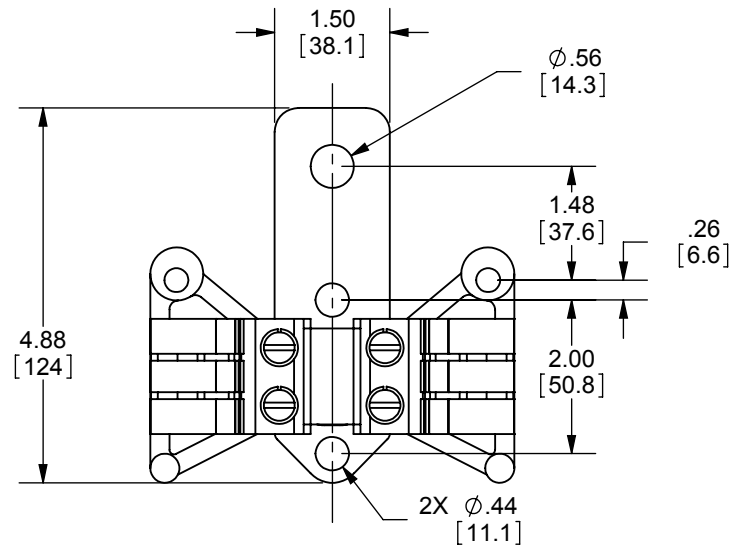

REV.	DATE	ECO	DESCRIPTION	BY	CK	APP
-	8/19/10	N/A	INITIAL RELEASE	RB	NA	N/A

DIMENSIONS IN [ ] ARE MILLIMETERS

MERSEN USA NEWBURYPORT-MA, LLC  
374 MERRIMAC STREET  
NEWBURYPORT, MA 01950

9F61BNW401  
SP SINGLE 3 IN. D  
LIVE PARTS

OUTLINE DIMENSIONS  
NOT TO BE USED FOR PRODUCTION

701518

PRODUCT MANAGER

SIGN:

DATE:

DESIGN ENGINEER

SIGN:

DATE: