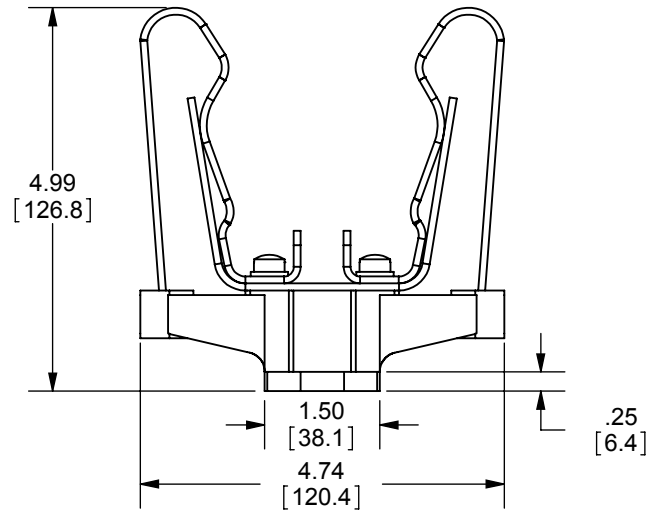

REV.	DATE	ECO	DESCRIPTION	BY	CK	APP
-	8/19/10	N/A	INITIAL RELEASE	RB	NA	N/A

DIMENSIONS IN [ ] ARE MILLIMETERS

MERSEN USA NEWBURYPORT-MA, LLC  
374 MERRIMAC STREET  
NEWBURYPORT, MA 01950

9F61BNW401  
SP SINGLE 3 IN. D  
LIVE PARTS

OUTLINE DIMENSIONS  
NOT TO BE USED FOR PRODUCTION

701518

PRODUCT MANAGER

SIGN:

DATE:

DESIGN ENGINEER

SIGN:

DATE: