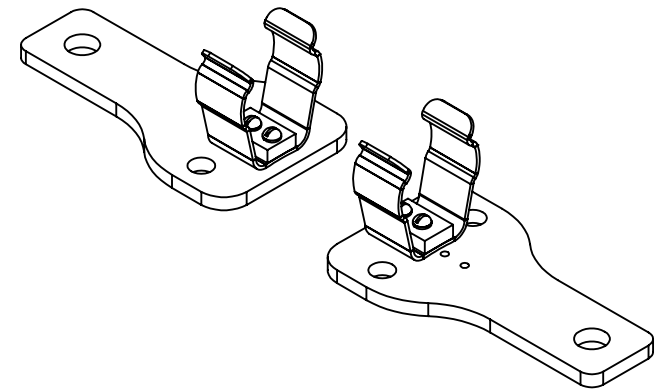

REV.	DATE	ECO	DESCRIPTION	BY	CK	APP
A	4-21-16	N/A	SPACER WAS MOUNTED UNDER CLIP	LDB	NA	N/A

DIMENSIONS IN [] ARE MILLIMETERS

MERSEN USA NEWBURYPORT-MA, LLC
374 MERRIMAC STREET
NEWBURYPORT, MA 01950

PRODUCT MANAGER

SIGN: L NORDEE

DATE: 4/21/16

DESIGN ENGINEER

SIGN: S MOODY

DATE: 4/21/16

9F61BNW450
SP PT 1.6 IN D
LIVE PARTS

OUTLINE DIMENSIONS
NOT TO BE USED FOR PRODUCTION

701521