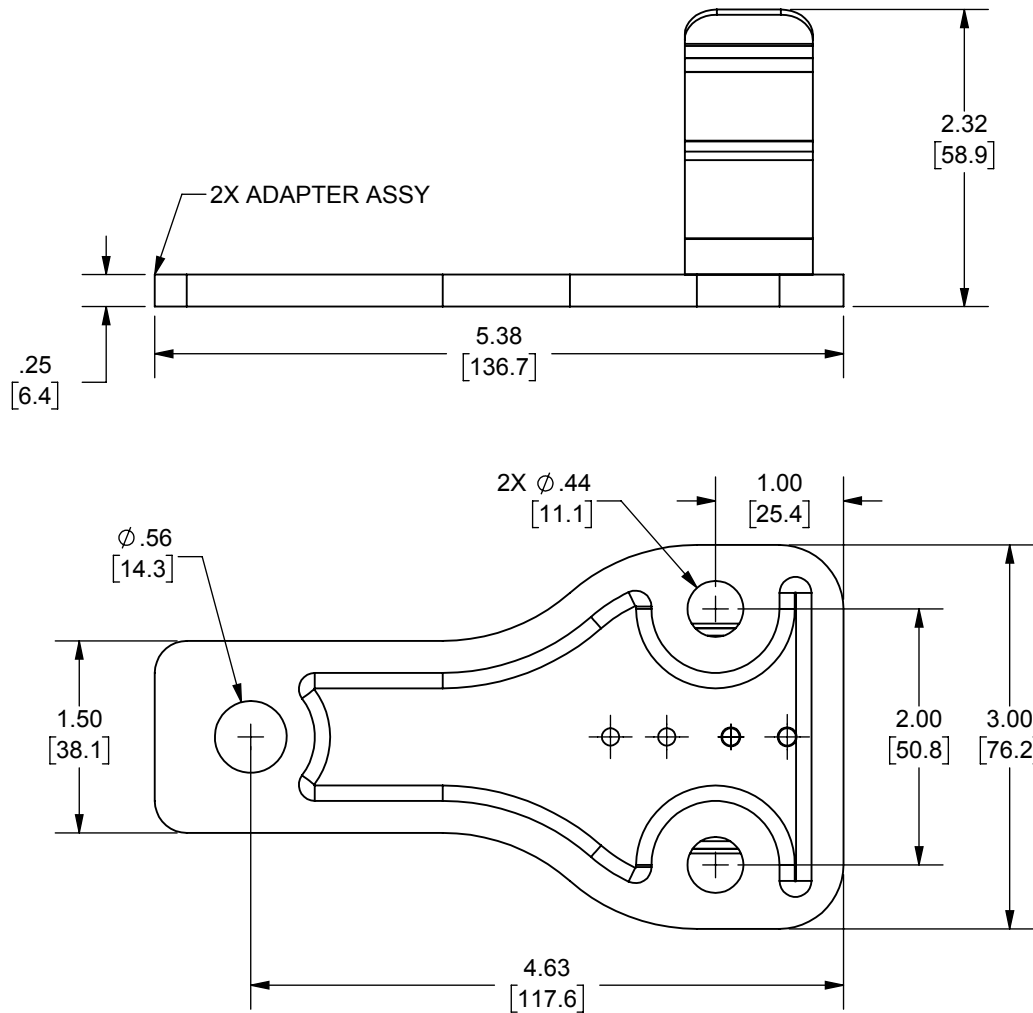

REV.	DATE	ECO	DESCRIPTION	BY	CK	APP
A	4-21-16	N/A	SPACER WAS MOUNTED UNDER CLIP	LDB	NA	N/A

DIMENSIONS IN [] ARE MILLIMETERS

MERSEN USA NEWBURYPORT-MA, LLC
374 MERRIMAC STREET
NEWBURYPORT, MA 01950

PRODUCT MANAGER

SIGN: L NORDEE

DATE: 4/21/16

DESIGN ENGINEER

SIGN: S MOODY

DATE: 4/21/16

9F61BNW450
SP PT 1.6 IN D
LIVE PARTS

OUTLINE DIMENSIONS
NOT TO BE USED FOR PRODUCTION

701521