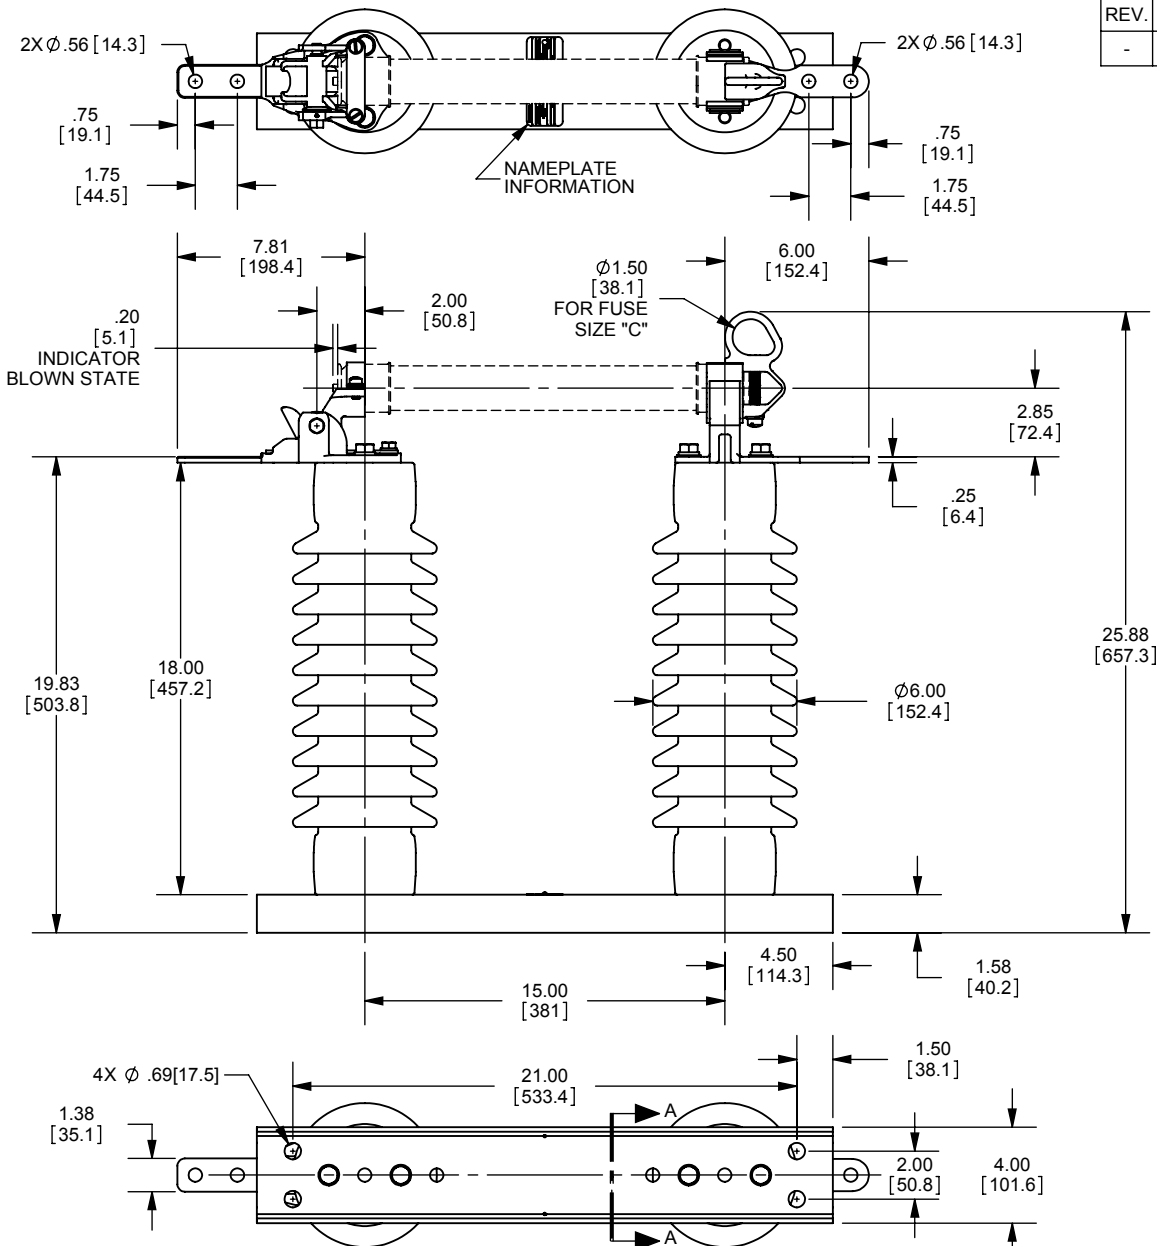

REV.	DATE	ECO	DESCRIPTION	BY	CK	APP
-	4/8/11	N/A	INITIAL RELEASE	RB	N/A	N/A

SECTION A-A
BASE SHAPE

DIMENSIONS IN [] ARE MILLIMETERS

MERSEN USA NEWBURYPORT-MA, LLC
374 MERRIMAC STREET
NEWBURYPORT, MA 01950

9F61CGN210
FUSE DISCONNECT SWITCH
EKO-3C
15.5kV MAX 200kV BIL

OUTLINE DIMENSIONS
NOT TO BE USED FOR PRODUCTION

701673

PRODUCT MANAGER
SIGN:
DATE:

DESIGN ENGINEER
SIGN:
DATE: