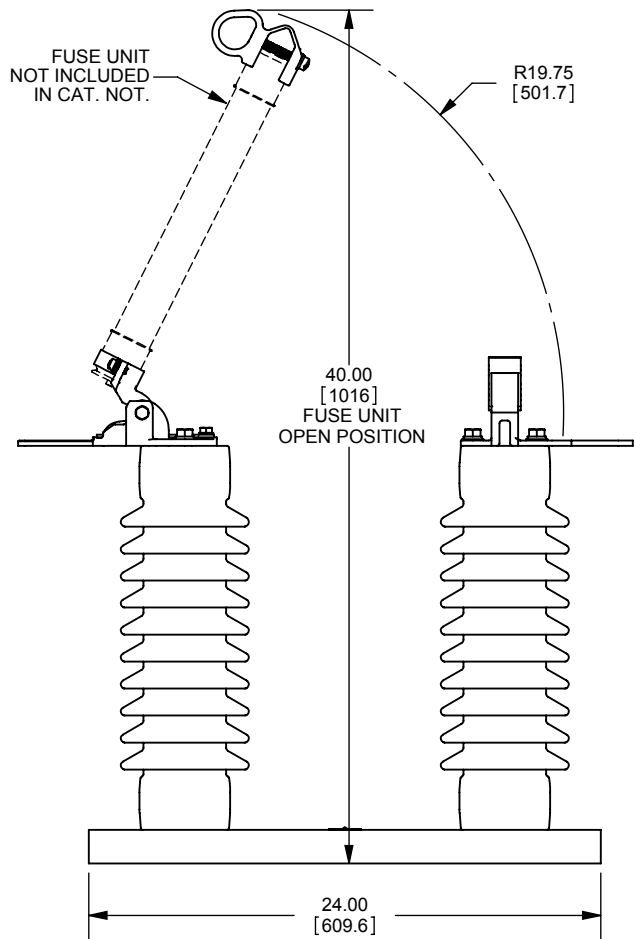

REV.	DATE	ECO	DESCRIPTION	BY	CK	APP
-	4/8/11	N/A	INITIAL RELEASE	RB	N/A	N/A

SECTION A-A
BASE SHAPE

DIMENSIONS IN [ ] ARE MILLIMETERS

MERSEN USA NEWBURYPORT-MA, LLC
374 MERRIMAC STREET
NEWBURYPORT, MA 01950

9F61CGN210
FUSE DISCONNECT SWITCH
EKO-3C
15.5kV MAX 200kV BIL

OUTLINE DIMENSIONS
NOT TO BE USED FOR PRODUCTION

701673

PRODUCT MANAGER
SIGN:
DATE:

DESIGN ENGINEER
SIGN:
DATE: