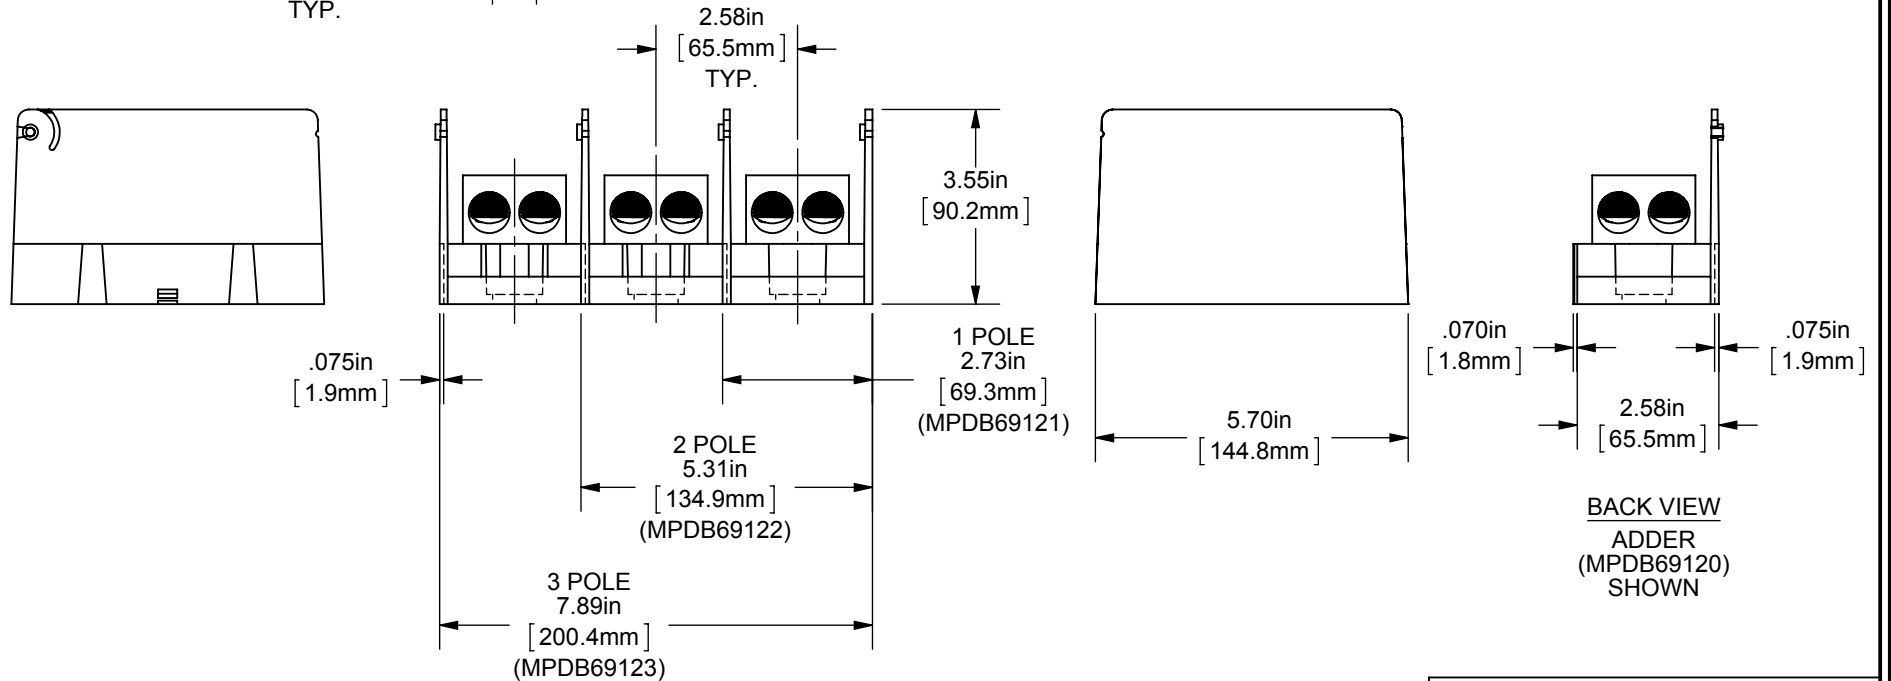

REV.	DATE	ECO	DESCRIPTION	BY	CK	APP
-	1-28-13	N/A	INITIAL RELEASE	LDB	N/A	N/A

BACK VIEW
ADDER
(MPDB69120)
SHOWN

DIMENSIONS IN [ ] ARE MILLIMETERS

MERSEN USA NEWBURYPORT-MA, LLC
374 MERRIMAC STREET
NEWBURYPORT, MA 01950

MPDB(69120,69121,69122,69123)
PDB 1-3P,ADDER AL LARGE UL1953

OUTLINE DIMENSIONS
NOT TO BE USED FOR PRODUCTION

PRODUCT MANAGER

DESIGN ENGINEER

SIGN:

SIGN:

DATE:

DATE:

(2) 350-6 X (2) 350-6

701869