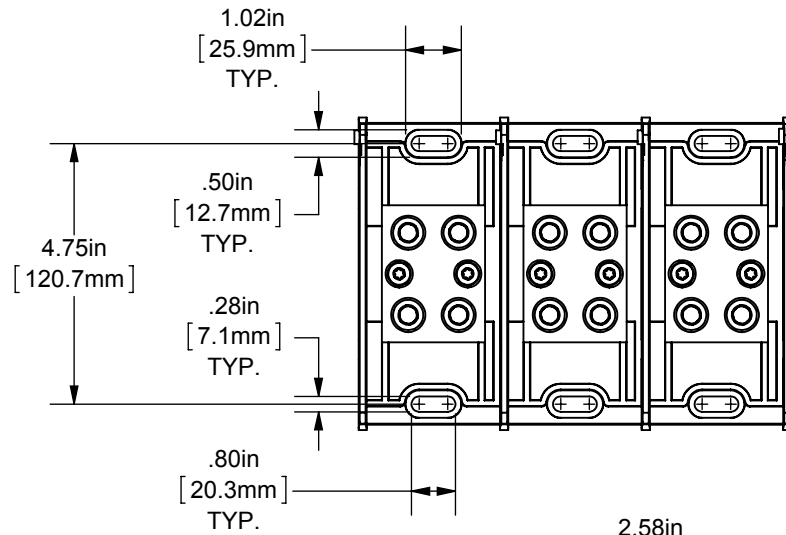

REV.	DATE	ECO	DESCRIPTION	BY	CK	APP
-	1-28-13	N/A	INITIAL RELEASE	LDB	N/A	N/A

BACK VIEW
ADDER
(MPDB69120)
SHOWN

DIMENSIONS IN [ ] ARE MILLIMETERS

MERSEN USA NEWBURYPORT-MA, LLC
374 MERRIMAC STREET
NEWBURYPORT, MA 01950

MPDB(69120,69121,69122,69123)
PDB 1-3P,ADDER AL LARGE UL1953

OUTLINE DIMENSIONS
NOT TO BE USED FOR PRODUCTION

PRODUCT MANAGER

DESIGN ENGINEER

SIGN:

SIGN:

DATE:

DATE:

(2) 350-6 X (2) 350-6

701869