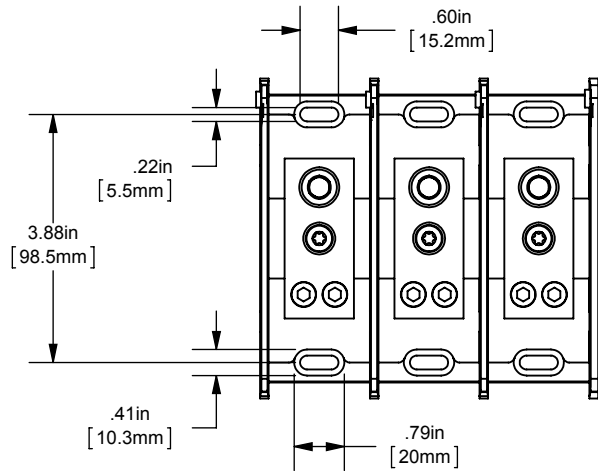

REV.	DATE	ECO	DESCRIPTION	BY	CK	APP
-	6/6/2013	NA	INITIAL RELEASE	LDB	NA	NA

SCALE: 1/3

DIMENSIONS IN [ ] ARE MILLIMETERS

MERSEN USA NEWBURYPORT-MA, LLC
374 MERRIMAC STREET
NEWBURYPORT, MA 01950

MPDB6701(0,1,2,3)

PDB 1-3P & ADDER, AL INTERMEDIATE

(1)350-6 X (2)2/0-14

OUTLINE DIMENSIONS
NOT TO BE USED FOR PRODUCTION

701888

PRODUCT MANAGER

SIGN:

DATE:

DESIGN ENGINEER

SIGN:

DATE: