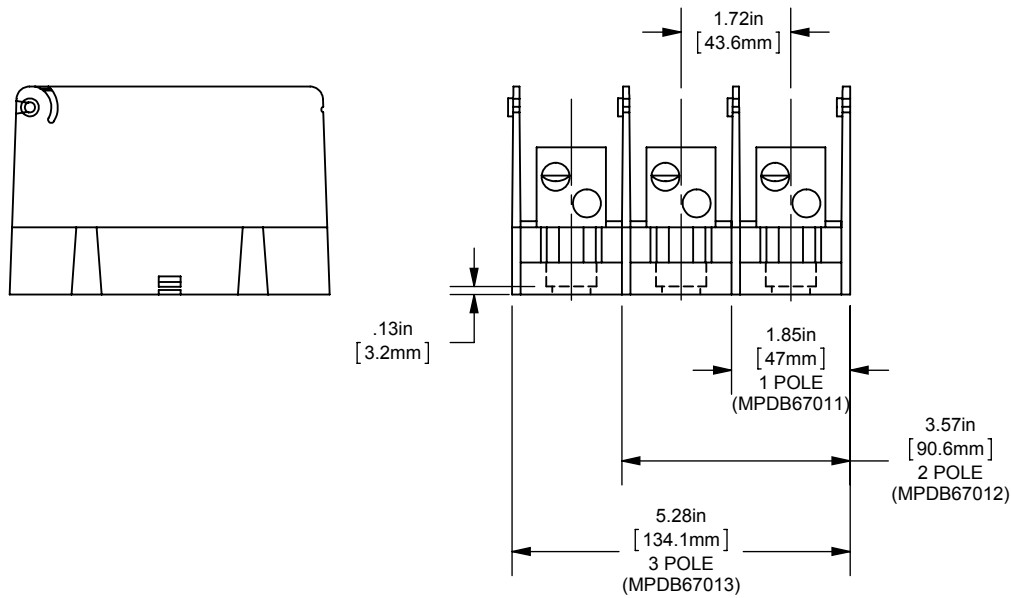

REV.	DATE	ECO	DESCRIPTION	BY	CK	APP
-	6/6/2013	NA	INITIAL RELEASE	LDB	NA	NA

SCALE: 1/3

DIMENSIONS IN [ ] ARE MILLIMETERS

MERSEN USA NEWBURYPORT-MA, LLC
374 MERRIMAC STREET
NEWBURYPORT, MA 01950

MPDB6701(0,1,2,3)

PDB 1-3P & ADDER, AL INTERMEDIATE

(1)350-6 X (2)2/0-14

OUTLINE DIMENSIONS
NOT TO BE USED FOR PRODUCTION

701888

PRODUCT MANAGER

SIGN:

DATE:

DESIGN ENGINEER

SIGN:

DATE: