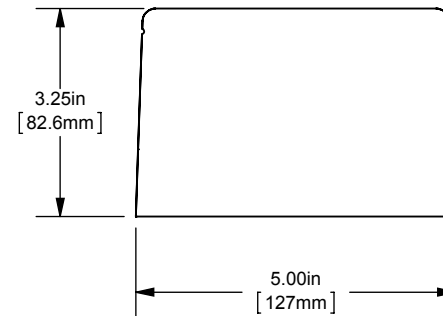

REV.	DATE	ECO	DESCRIPTION	BY	CK	APP
-	6/6/2013	NA	INITIAL RELEASE	LDB	NA	NA

SCALE: 1/3

DIMENSIONS IN [ ] ARE MILLIMETERS

MERSEN USA NEWBURYPORT-MA, LLC
374 MERRIMAC STREET
NEWBURYPORT, MA 01950

MPDB6701(0,1,2,3)

PDB 1-3P & ADDER, AL INTERMEDIATE

(1)350-6 X (2)2/0-14

OUTLINE DIMENSIONS
NOT TO BE USED FOR PRODUCTION

701888

PRODUCT MANAGER

SIGN:

DATE:

DESIGN ENGINEER

SIGN:

DATE: