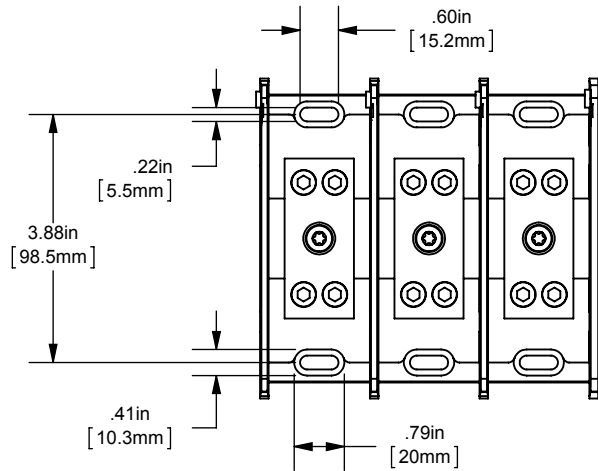

REV.	DATE	ECO	DESCRIPTION	BY	CK	APP
-	6/6/2013	NA	INITIAL RELEASE	LDB	NA	NA

BACK VIEW
ADDER
(MPDB67020)
SHOWN

SCALE: 1/3

DIMENSIONS IN [] ARE MILLIMETERS

MERSEN USA NEWBURYPORT-MA, LLC
374 MERRIMAC STREET
NEWBURYPORT, MA 01950

MPDB6702(0,1,2,3)

PDB 1-3P & ADDER, AL INTERMEDIATE

(2)2/0-14 X (2)2/0-14

OUTLINE DIMENSIONS
NOT TO BE USED FOR PRODUCTION

701889

PRODUCT MANAGER

SIGN:

DATE: