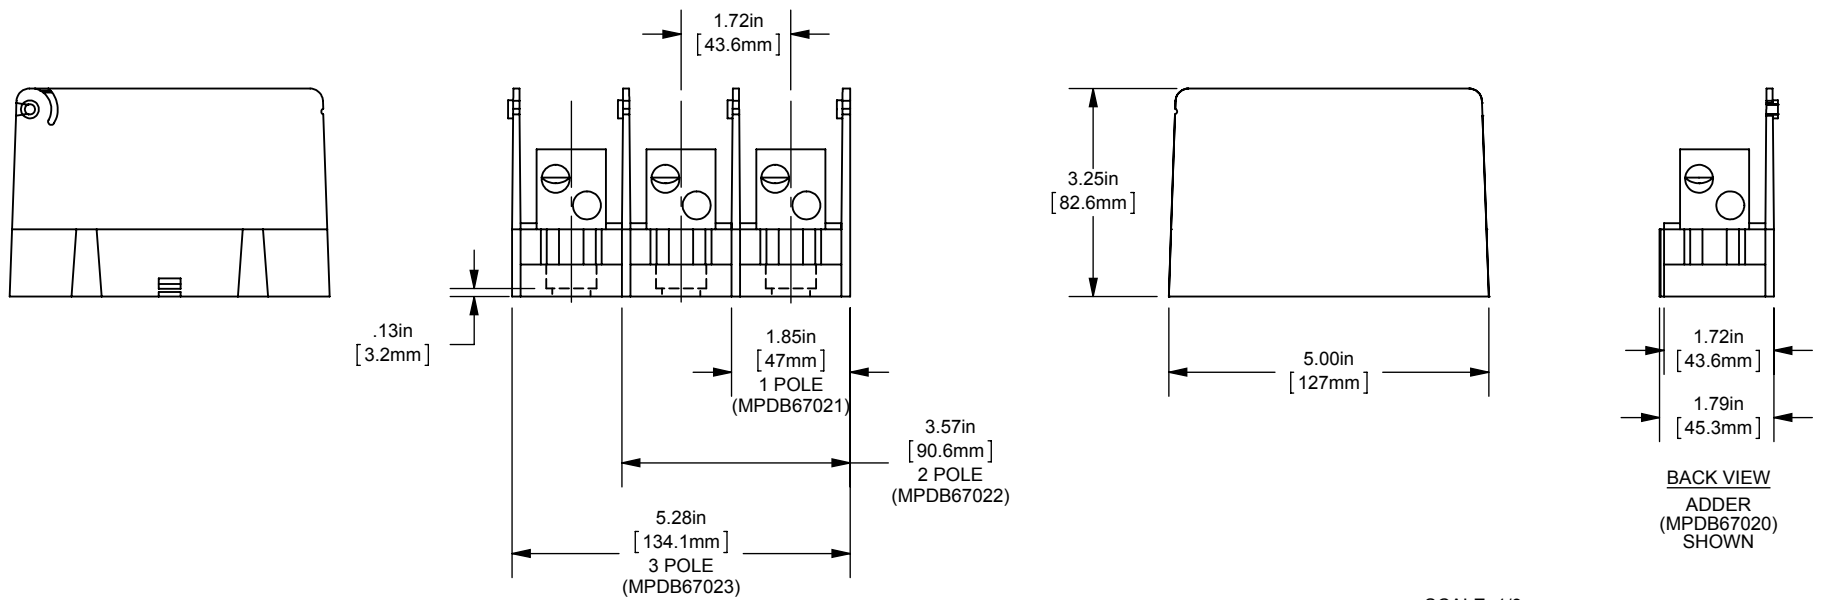

REV.	DATE	ECO	DESCRIPTION	BY	CK	APP
-	6/6/2013	NA	INITIAL RELEASE	LDB	NA	NA

BACK VIEW
ADDER
(MPDB67020)
SHOWN

SCALE: 1/3

DIMENSIONS IN [] ARE MILLIMETERS

MERSEN USA NEWBURYPORT-MA, LLC
374 MERRIMAC STREET
NEWBURYPORT, MA 01950

MPDB6702(0,1,2,3)

PDB 1-3P & ADDER, AL INTERMEDIATE

(2)2/0-14 X (2)2/0-14

OUTLINE DIMENSIONS
NOT TO BE USED FOR PRODUCTION

701889

PRODUCT MANAGER

SIGN:

DATE: