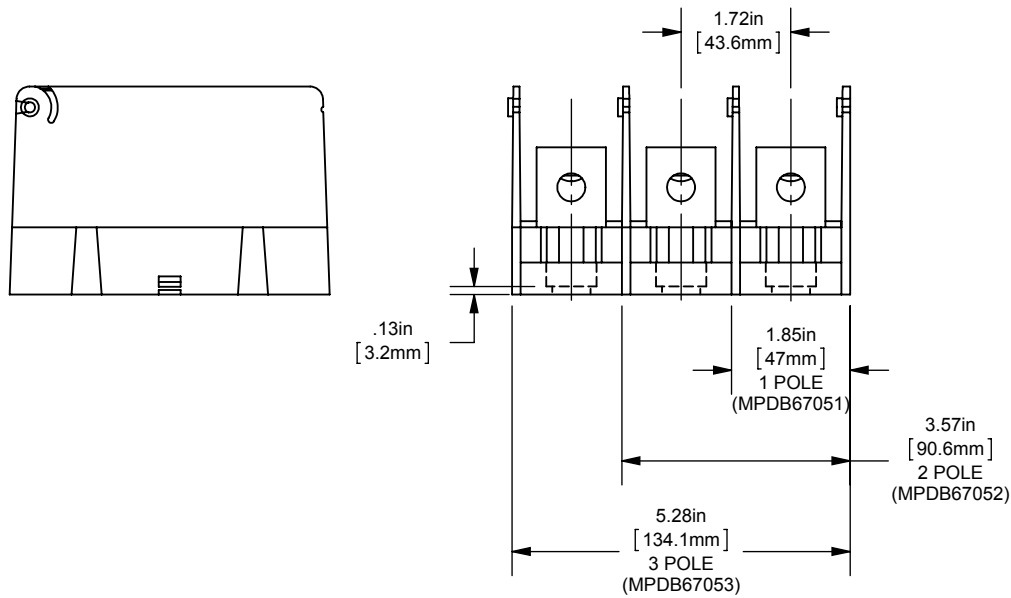

REV.	DATE	ECO	DESCRIPTION	BY	CK	APP
-	6/6/2013	NA	INITIAL RELEASE	LDB	NA	NA

BACK VIEW
ADDER
(MPDB67050)
SHOWN

SCALE: 1/3

DIMENSIONS IN [] ARE MILLIMETERS

MERSEN USA NEWBURYPORT-MA, LLC
374 MERRIMAC STREET
NEWBURYPORT, MA 01950

MPDB6705(0,1,2,3)

PDB 1-3P & ADDER, AL INTERMEDIATE

(1)2/0-14 X (1)2/0-14

OUTLINE DIMENSIONS
NOT TO BE USED FOR PRODUCTION

701890

PRODUCT MANAGER

SIGN:

DATE: