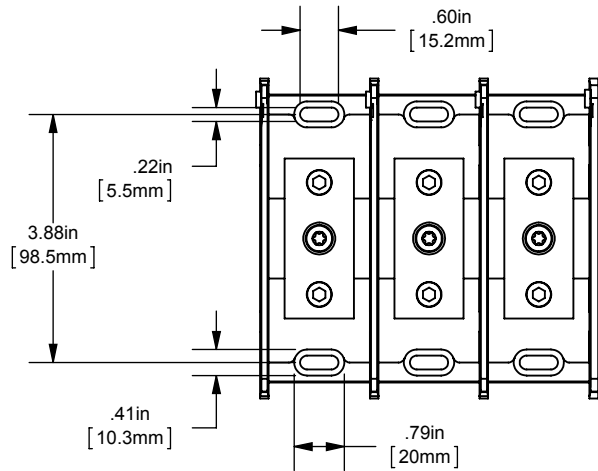

REV.	DATE	ECO	DESCRIPTION	BY	CK	APP
-	6/6/2013	NA	INITIAL RELEASE	LDB	NA	NA

BACK VIEW
ADDER
(MPDB67050)
SHOWN

SCALE: 1/3

DIMENSIONS IN [] ARE MILLIMETERS

MERSEN USA NEWBURYPORT-MA, LLC
374 MERRIMAC STREET
NEWBURYPORT, MA 01950

MPDB6705(0,1,2,3)

PDB 1-3P & ADDER, AL INTERMEDIATE

(1)2/0-14 X (1)2/0-14

OUTLINE DIMENSIONS
NOT TO BE USED FOR PRODUCTION

701890

PRODUCT MANAGER

SIGN:

DATE: