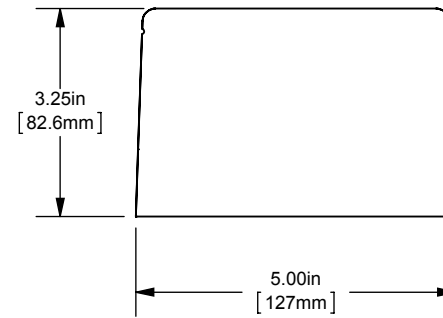

REV.	DATE	ECO	DESCRIPTION	BY	CK	APP
-	6/6/2013	NA	INITIAL RELEASE	LDB	NA	NA

BACK VIEW
ADDER
(MPDB67050)
SHOWN

SCALE: 1/3

DIMENSIONS IN [ ] ARE MILLIMETERS

MERSEN USA NEWBURYPORT-MA, LLC
374 MERRIMAC STREET
NEWBURYPORT, MA 01950

MPDB6705(0,1,2,3)

PDB 1-3P & ADDER, AL INTERMEDIATE

(1)2/0-14 X (1)2/0-14

OUTLINE DIMENSIONS
NOT TO BE USED FOR PRODUCTION

701890

PRODUCT MANAGER

SIGN:

DATE:

DESIGN ENGINEER

SIGN:

DATE: