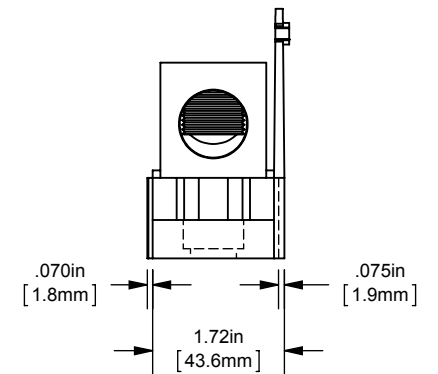

REV.	DATE	ECO	DESCRIPTION	BY	CK	APP
-	8/9/2013	N/A	INITIAL RELEASE	GDR	N/A	N/A

BACK VIEW
ADDER
(MPDB67480)
SHOWN

DIMENSIONS IN [ ] ARE MILLIMETERS

MERSEN USA NEWBURYPORT-MA, LLC
374 MERRIMAC STREET
NEWBURYPORT, MA 01950

MPDB(67480,67481,67482,67483)

PDB 1-3P, ADDER ALUMINUM INTERMEDIATE

PRODUCT MANAGER

DESIGN ENGINEER

SIGN:

SIGN:

DATE:

DATE: (SEE ECO)

(1) 500-4 X (10) 6-14

OUTLINE DIMENSIONS
NOT TO BE USED FOR PRODUCTION

701905