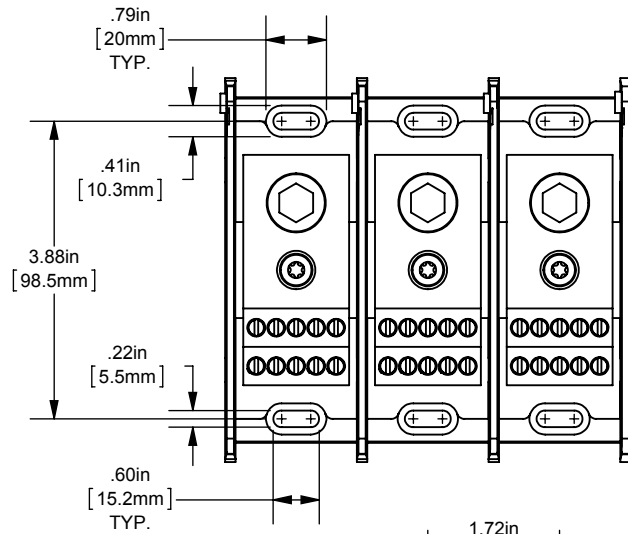

REV.	DATE	ECO	DESCRIPTION	BY	CK	APP
-	8/9/2013	N/A	INITIAL RELEASE	GDR	N/A	N/A

BACK VIEW
ADDER
(MPDB67480)
SHOWN

DIMENSIONS IN [ ] ARE MILLIMETERS

MERSEN USA NEWBURYPORT-MA, LLC
374 MERRIMAC STREET
NEWBURYPORT, MA 01950

MPDB(67480,67481,67482,67483)

PDB 1-3P, ADDER ALUMINUM INTERMEDIATE

PRODUCT MANAGER

DESIGN ENGINEER

SIGN:

SIGN:

DATE:

DATE: (SEE ECO)

(1) 500-4 X (10) 6-14

OUTLINE DIMENSIONS
NOT TO BE USED FOR PRODUCTION

701905