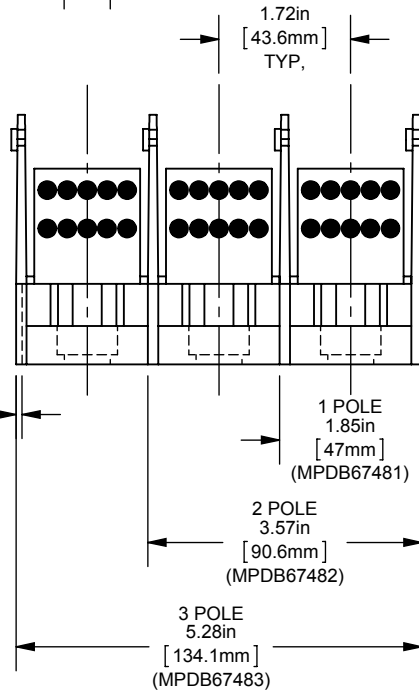

REV.	DATE	ECO	DESCRIPTION	BY	CK	APP
-	8/9/2013	N/A	INITIAL RELEASE	GDR	N/A	N/A

BACK VIEW
ADDER
(MPDB67480)
SHOWN

DIMENSIONS IN [ ] ARE MILLIMETERS

MERSEN USA NEWBURYPORT-MA, LLC
374 MERRIMAC STREET
NEWBURYPORT, MA 01950

MPDB(67480,67481,67482,67483)

PDB 1-3P, ADDER ALUMINUM INTERMEDIATE

PRODUCT MANAGER

DESIGN ENGINEER

SIGN:

SIGN:

DATE:

DATE: (SEE ECO)

(1) 500-4 X (10) 6-14

OUTLINE DIMENSIONS
NOT TO BE USED FOR PRODUCTION

701905