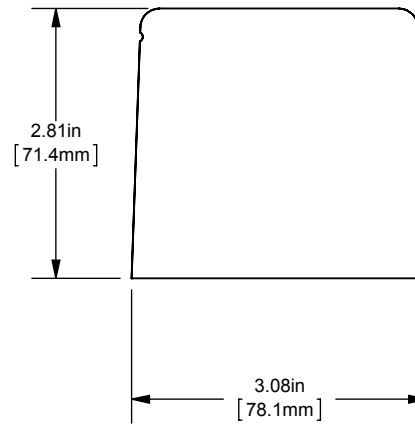

REV.	DATE	ECO	DESCRIPTION	BY	CK	APP
-	8/13/2013	NA	INITIAL RELEASE	LDB		NA

REAR VIEW  
 ADDER SHOWN

DIMENSIONS IN [ ] ARE MILLIMETERS

MERSEN USA NEWBURYPORT-MA, LLC  
 374 MERRIMAC STREET  
 NEWBURYPORT, MA 01950

MPDB6315(0, 1, 2, 3, 4)

PDB- ADDER, 1 TO 4 POLE

(1) 2/0-14 X (1) 2/0-14 ALUMINUM

OUTLINE DIMENSIONS  
 NOT TO BE USED FOR PRODUCTION

701925

PRODUCT MANAGER

SIGN:

DATE: