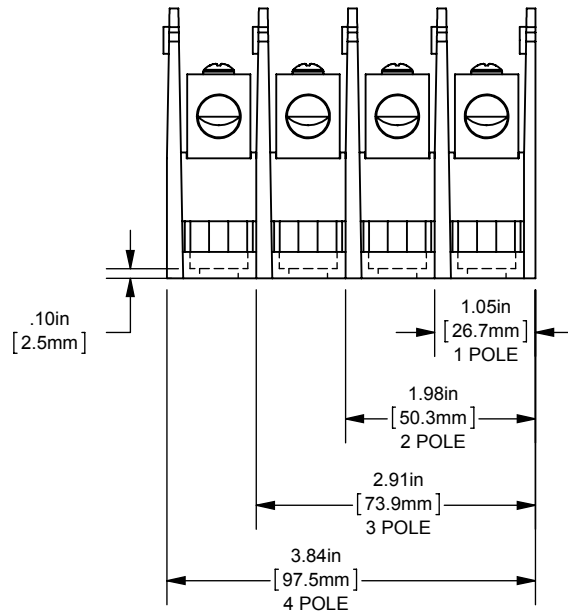

REV.	DATE	ECO	DESCRIPTION	BY	CK	APP
-	8/13/2013	NA	INITIAL RELEASE	LDB		NA

REAR VIEW  
 ADDER SHOWN

DIMENSIONS IN [ ] ARE MILLIMETERS

MERSEN USA NEWBURYPORT-MA, LLC  
 374 MERRIMAC STREET  
 NEWBURYPORT, MA 01950

MPDB6315(0, 1, 2, 3, 4)

PDB- ADDER, 1 TO 4 POLE

(1) 2/0-14 X (1) 2/0-14 ALUMINUM

OUTLINE DIMENSIONS  
 NOT TO BE USED FOR PRODUCTION

701925

PRODUCT MANAGER

SIGN:

DATE: