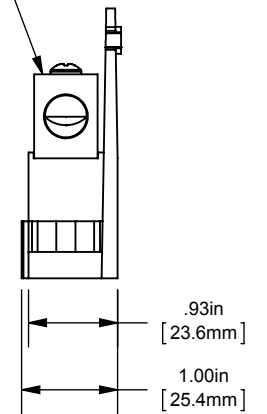

REV.	DATE	ECO	DESCRIPTION	BY	CK	APP
-	8/13/2013	NA	INITIAL RELEASE	LDB		NA

REAR VIEW  
 ADDER SHOWN

DIMENSIONS IN [ ] ARE MILLIMETERS

MERSEN USA NEWBURYPORT-MA, LLC  
 374 MERRIMAC STREET  
 NEWBURYPORT, MA 01950

MPDB6315(0, 1, 2, 3, 4)

PDB- ADDER, 1 TO 4 POLE

(1) 2/0-14 X (1) 2/0-14 ALUMINUM

OUTLINE DIMENSIONS  
 NOT TO BE USED FOR PRODUCTION

701925

PRODUCT MANAGER

SIGN:

DATE: