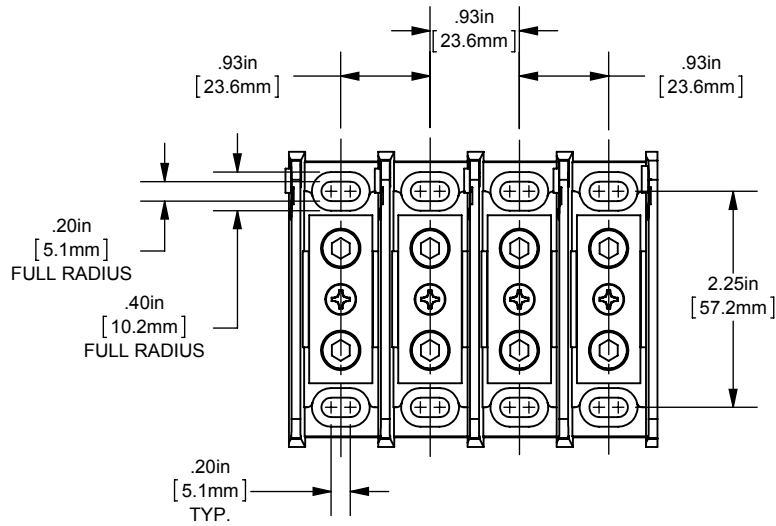

REV.	DATE	ECO	DESCRIPTION	BY	CK	APP
-	8/13/2013	NA	INITIAL RELEASE	LDB		NA

REAR VIEW  
 ADDER SHOWN

DIMENSIONS IN [ ] ARE MILLIMETERS

MERSEN USA NEWBURYPORT-MA, LLC  
 374 MERRIMAC STREET  
 NEWBURYPORT, MA 01950

MPDB6315(0, 1, 2, 3, 4)

PDB- ADDER, 1 TO 4 POLE

(1) 2/0-14 X (1) 2/0-14 ALUMINUM

OUTLINE DIMENSIONS  
 NOT TO BE USED FOR PRODUCTION

701925

PRODUCT MANAGER

SIGN:

DATE: