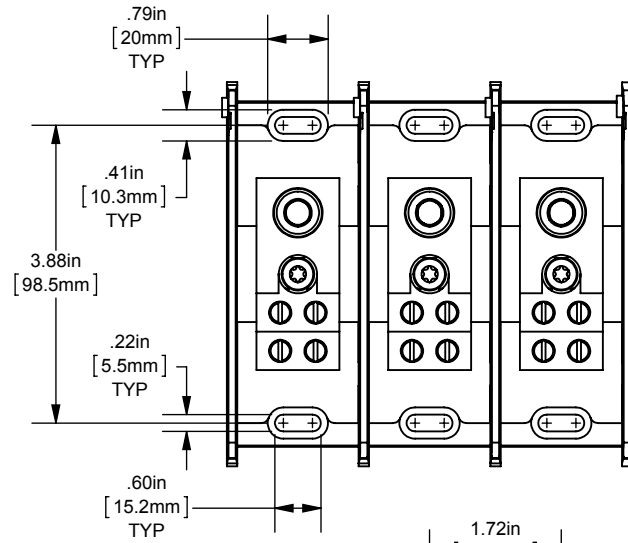

REV.	DATE	ECO	DESCRIPTION	BY	CK	APP
-	8/26/2013	N/A	INITIAL RELEASE	GDR	N/A	N/A

BACK VIEW
ADDER
(MPDB67670)
SHOWN

DIMENSIONS IN [ ] ARE MILLIMETERS

MERSEN USA NEWBURYPORT-MA, LLC
374 MERRIMAC STREET
NEWBURYPORT, MA 01950

MPDB(67670,67671,67672,67673)

PDB 1-3,ADDER ALUMINUM INTERMEDIATE

(1) 350-6 X (4) 2-14

OUTLINE DIMENSIONS
NOT TO BE USED FOR PRODUCTION

701950

PRODUCT MANAGER

SIGN:

DATE:

DESIGN ENGINEER

SIGN:

DATE: (SEE ECO)