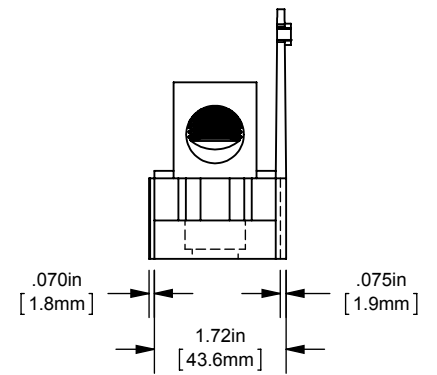

REV.	DATE	ECO	DESCRIPTION	BY	CK	APP
-	8/26/2013	N/A	INITIAL RELEASE	GDR	N/A	N/A

BACK VIEW
ADDER
(MPDB67670)
SHOWN

DIMENSIONS IN [ ] ARE MILLIMETERS

MERSEN USA NEWBURYPORT-MA, LLC
374 MERRIMAC STREET
NEWBURYPORT, MA 01950

MPDB(67670,67671,67672,67673)

PDB 1-3,ADDER ALUMINUM INTERMEDIATE

(1) 350-6 X (4) 2-14

OUTLINE DIMENSIONS
NOT TO BE USED FOR PRODUCTION

701950

PRODUCT MANAGER

SIGN:

DATE:

DESIGN ENGINEER

SIGN:

DATE: (SEE ECO)