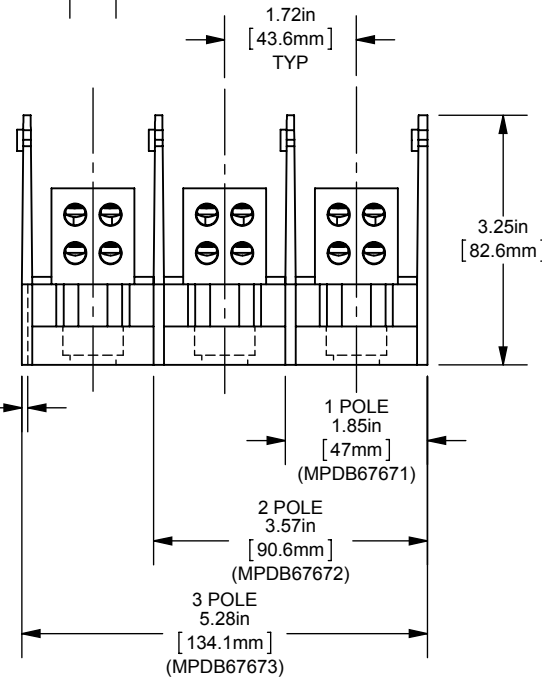

REV.	DATE	ECO	DESCRIPTION	BY	CK	APP
-	8/26/2013	N/A	INITIAL RELEASE	GDR	N/A	N/A

BACK VIEW
ADDER
(MPDB67670)
SHOWN

DIMENSIONS IN [ ] ARE MILLIMETERS

MERSEN USA NEWBURYPORT-MA, LLC
374 MERRIMAC STREET
NEWBURYPORT, MA 01950

MPDB(67670,67671,67672,67673)

PDB 1-3,ADDER ALUMINUM INTERMEDIATE

(1) 350-6 X (4) 2-14

OUTLINE DIMENSIONS
NOT TO BE USED FOR PRODUCTION

701950

PRODUCT MANAGER

SIGN:

DATE:

DESIGN ENGINEER

SIGN:

DATE: (SEE ECO)