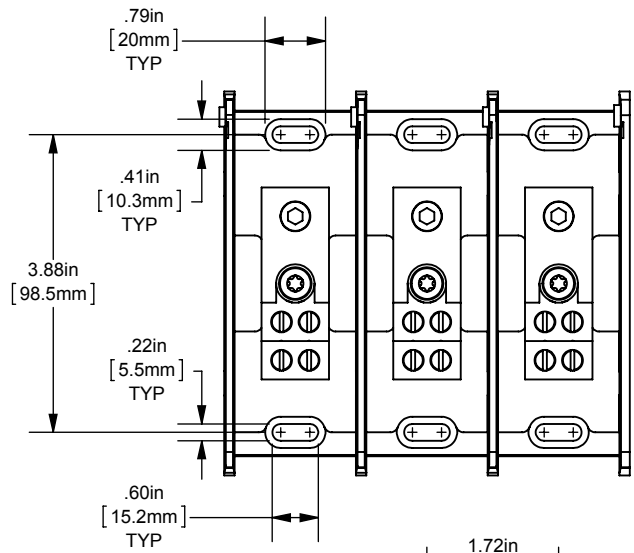

REV.	DATE	ECO	DESCRIPTION	BY	CK	APP
-	8/26/2013	N/A	INITIAL RELEASE	GDR	N/A	N/A

BACK VIEW  
ADDER  
(MPDB67570)  
SHOWN

DIMENSIONS IN [ ] ARE MILLIMETERS

MERSEN USA NEWBURYPORT-MA, LLC  
374 MERRIMAC STREET  
NEWBURYPORT, MA 01950

MPDB(67570,67571,67572,67573)

PDB 1-3,ADDER ALUMINUM INTERMEDIATE

(1) 2/0-14 X (4) 2-14

OUTLINE DIMENSIONS  
NOT TO BE USED FOR PRODUCTION

701962

PRODUCT MANAGER  
SIGN:  
DATE:

DESIGN ENGINEER  
SIGN:  
DATE: (SEE ECO)