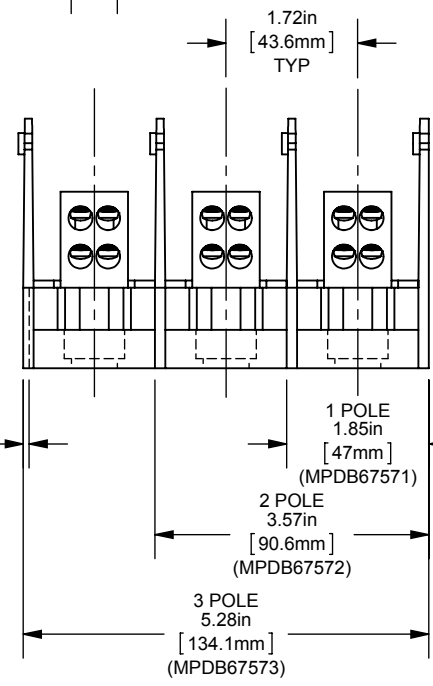

REV.	DATE	ECO	DESCRIPTION	BY	CK	APP
-	8/26/2013	N/A	INITIAL RELEASE	GDR	N/A	N/A

BACK VIEW  
ADDER  
(MPDB67570)  
SHOWN

DIMENSIONS IN [ ] ARE MILLIMETERS

MERSEN USA NEWBURYPORT-MA, LLC  
374 MERRIMAC STREET  
NEWBURYPORT, MA 01950

MPDB(67570,67571,67572,67573)

PDB 1-3,ADDER ALUMINUM INTERMEDIATE

(1) 2/0-14 X (4) 2-14

OUTLINE DIMENSIONS  
NOT TO BE USED FOR PRODUCTION

701962

PRODUCT MANAGER  
SIGN:  
DATE:

DESIGN ENGINEER  
SIGN:  
DATE: (SEE ECO)