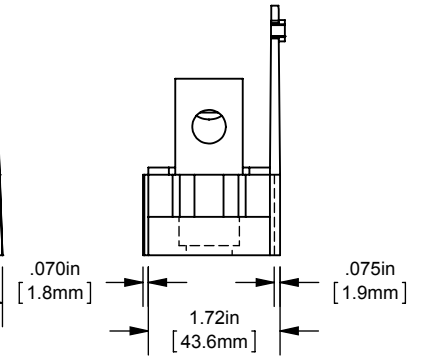

REV.	DATE	ECO	DESCRIPTION	BY	CK	APP
-	8/26/2013	N/A	INITIAL RELEASE	GDR	N/A	N/A

BACK VIEW  
ADDER  
(MPDB67570)  
SHOWN

DIMENSIONS IN [ ] ARE MILLIMETERS

MERSEN USA NEWBURYPORT-MA, LLC  
374 MERRIMAC STREET  
NEWBURYPORT, MA 01950

MPDB(67570,67571,67572,67573)

PDB 1-3,ADDER ALUMINUM INTERMEDIATE

(1) 2/0-14 X (4) 2-14

OUTLINE DIMENSIONS  
NOT TO BE USED FOR PRODUCTION

701962

PRODUCT MANAGER  
SIGN:  
DATE:

DESIGN ENGINEER  
SIGN:  
DATE: (SEE ECO)