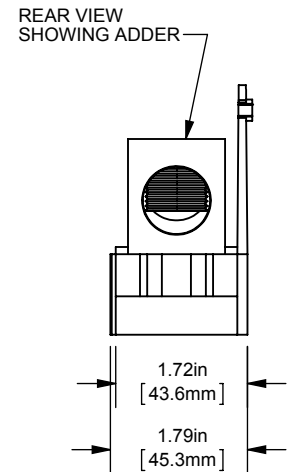

REV.	DATE	ECO	DESCRIPTION	BY	CK	APP
-	8/23/2013	NA	INITIAL RELEASE	LDB	NA	NA

DIMENSIONS IN [] ARE MILLIMETERS

MERSEN USA NEWBURYPORT-MA, LLC
374 MERRIMAC STREET
NEWBURYPORT, MA 01950

MPDB6746(0,1,2,3)

PDB -ADDER, 1 TO 3 POLES

(1) 500-4 X (6) 2-14 ALUMINUM

OUTLINE DIMENSIONS
NOT TO BE USED FOR PRODUCTION

701971

PRODUCT MANAGER

SIGN:

DATE:

DESIGN ENGINEER

SIGN: