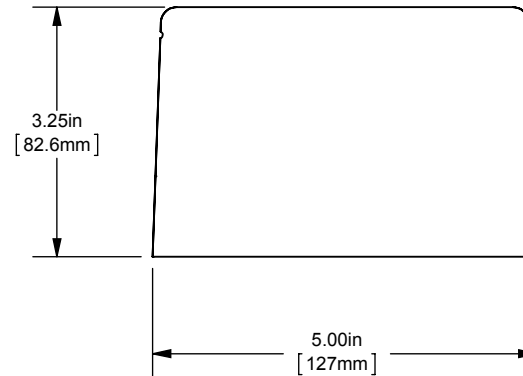

REV.	DATE	ECO	DESCRIPTION	BY	CK	APP
-	8/23/2013	NA	INITIAL RELEASE	LDB	NA	NA

DIMENSIONS IN [] ARE MILLIMETERS

MERSEN USA NEWBURYPORT-MA, LLC
374 MERRIMAC STREET
NEWBURYPORT, MA 01950

MPDB6746(0,1,2,3)

PDB -ADDER, 1 TO 3 POLES

(1) 500-4 X (6) 2-14 ALUMINUM

OUTLINE DIMENSIONS
NOT TO BE USED FOR PRODUCTION

701971

PRODUCT MANAGER

SIGN:

DATE:

DESIGN ENGINEER

SIGN: