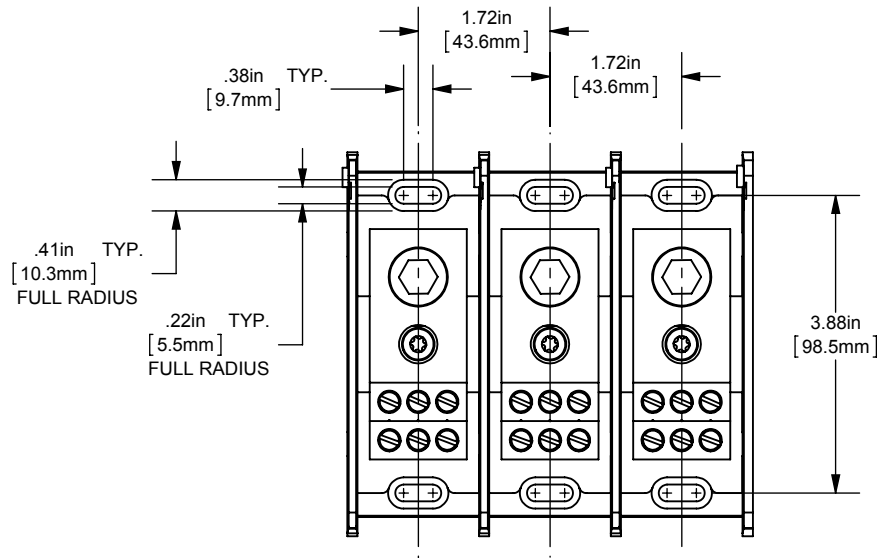

REV.	DATE	ECO	DESCRIPTION	BY	CK	APP
-	8/23/2013	NA	INITIAL RELEASE	LDB	NA	NA

DIMENSIONS IN [] ARE MILLIMETERS

MERSEN USA NEWBURYPORT-MA, LLC
374 MERRIMAC STREET
NEWBURYPORT, MA 01950

MPDB6746(0,1,2,3)

PDB -ADDER, 1 TO 3 POLES

(1) 500-4 X (6) 2-14 ALUMINUM

OUTLINE DIMENSIONS
NOT TO BE USED FOR PRODUCTION

701971

PRODUCT MANAGER

SIGN:

DATE:

DESIGN ENGINEER

SIGN: