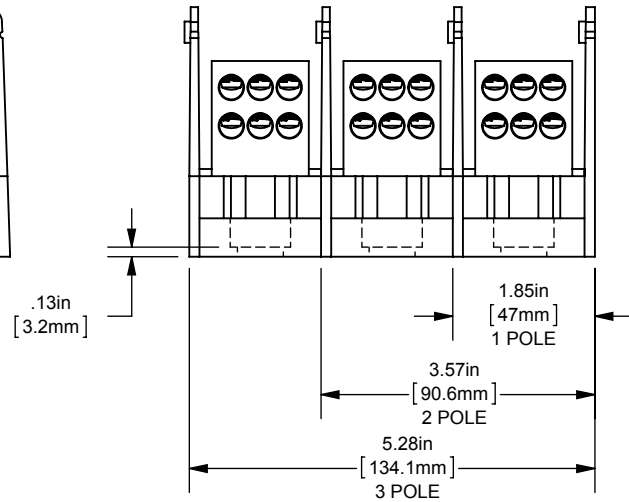

REV.	DATE	ECO	DESCRIPTION	BY	CK	APP
-	8/23/2013	NA	INITIAL RELEASE	LDB	NA	NA

DIMENSIONS IN [ ] ARE MILLIMETERS

MERSEN USA NEWBURYPORT-MA, LLC
374 MERRIMAC STREET
NEWBURYPORT, MA 01950

MPDB6746(0,1,2,3)

PDB -ADDER, 1 TO 3 POLES

(1) 500-4 X (6) 2-14 ALUMINUM

OUTLINE DIMENSIONS
NOT TO BE USED FOR PRODUCTION

701971

PRODUCT MANAGER

SIGN:

DATE:

DESIGN ENGINEER

SIGN:

DATE: