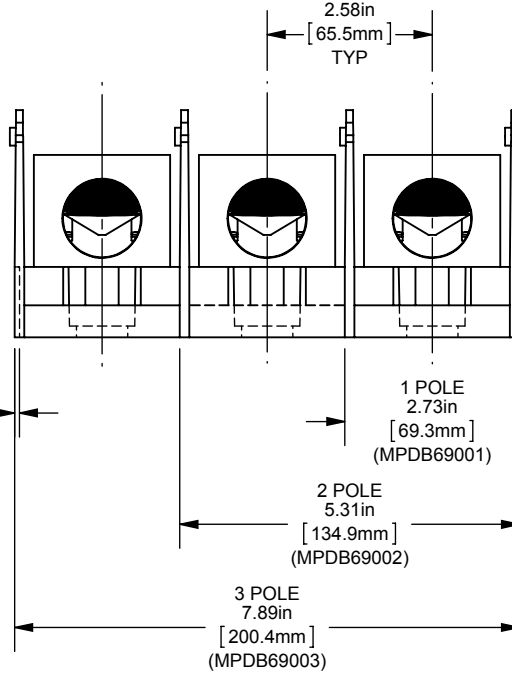

REV.	DATE	ECO	DESCRIPTION	BY	CK	APP
-	8/28/2013	N/A	INITIAL RELEASE	GDR	N/A	N/A

BACK VIEW
ADDER
(MPDB69000)
SHOWN

DIMENSIONS IN [ ] ARE MILLIMETERS

MERSEN USA NEWBURYPORT-MA, LLC
374 MERRIMAC STREET
NEWBURYPORT, MA 01950

MPDB(69000,69001,69002,69003)
PDB 1-3,ADDER ALUMINUM LARGE
(1) 1000-250 X (1) 1000-250

OUTLINE DIMENSIONS
NOT TO BE USED FOR PRODUCTION

701977

PRODUCT MANAGER
SIGN:
DATE:

DESIGN ENGINEER
SIGN:
DATE: (SEE ECO)