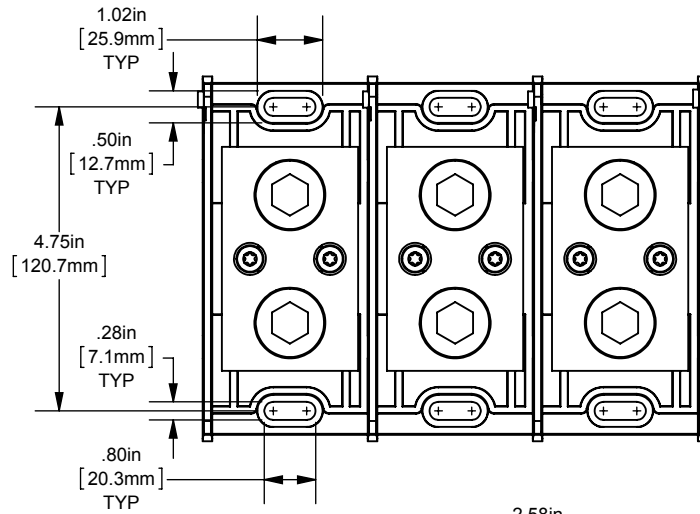

REV.	DATE	ECO	DESCRIPTION	BY	CK	APP
-	8/28/2013	N/A	INITIAL RELEASE	GDR	N/A	N/A

BACK VIEW
ADDER
(MPDB69000)
SHOWN

DIMENSIONS IN [ ] ARE MILLIMETERS

MERSEN USA NEWBURYPORT-MA, LLC
374 MERRIMAC STREET
NEWBURYPORT, MA 01950

MPDB(69000,69001,69002,69003)
PDB 1-3,ADDER ALUMINUM LARGE
(1) 1000-250 X (1) 1000-250

OUTLINE DIMENSIONS
NOT TO BE USED FOR PRODUCTION

701977

PRODUCT MANAGER
SIGN:
DATE:

DESIGN ENGINEER
SIGN:
DATE: (SEE ECO)