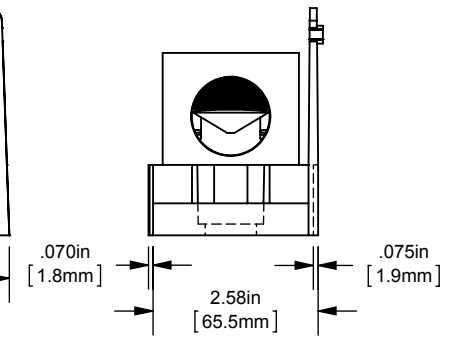

REV.	DATE	ECO	DESCRIPTION	BY	CK	APP
-	8/28/2013	N/A	INITIAL RELEASE	GDR	N/A	N/A

BACK VIEW
ADDER
(MPDB69000)
SHOWN

DIMENSIONS IN [ ] ARE MILLIMETERS

MERSEN USA NEWBURYPORT-MA, LLC
374 MERRIMAC STREET
NEWBURYPORT, MA 01950

MPDB(69000,69001,69002,69003)
PDB 1-3,ADDER ALUMINUM LARGE
(1) 1000-250 X (1) 1000-250

OUTLINE DIMENSIONS
NOT TO BE USED FOR PRODUCTION

701977

PRODUCT MANAGER
SIGN:
DATE:

DESIGN ENGINEER
SIGN:
DATE: (SEE ECO)