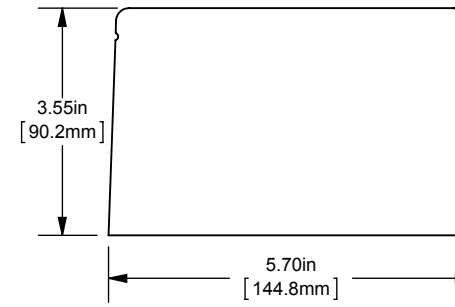

REV.	DATE	ECO	DESCRIPTION	BY	CK	APP
-	8/28/2013	N/A	INITIAL RELEASE	GDR	N/A	N/A

BACK VIEW
ADDER
(MPDB69000)
SHOWN

DIMENSIONS IN [ ] ARE MILLIMETERS

MERSEN USA NEWBURYPORT-MA, LLC
374 MERRIMAC STREET
NEWBURYPORT, MA 01950

MPDB(69000,69001,69002,69003)
PDB 1-3,ADDER ALUMINUM LARGE
(1) 1000-250 X (1) 1000-250

OUTLINE DIMENSIONS
NOT TO BE USED FOR PRODUCTION

701977

PRODUCT MANAGER
SIGN:
DATE:

DESIGN ENGINEER
SIGN:
DATE: (SEE ECO)