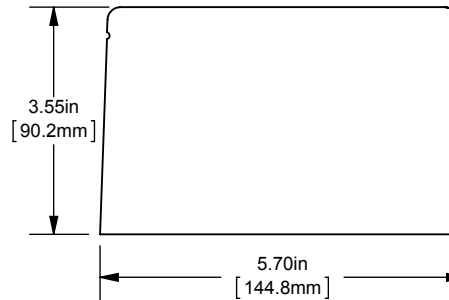

REV.	DATE	ECO	DESCRIPTION	BY	CK	APP
-	8/28/2013	N/A	INITIAL RELEASE	GDR	N/A	N/A

BACK VIEW
ADDER
(MPDB69650)
SHOWN

DIMENSIONS IN [ ] ARE MILLIMETERS

MERSEN USA NEWBURYPORT-MA, LLC
374 MERRIMAC STREET
NEWBURYPORT, MA 01950

MPDB(69650,69651,69652,69653)

PDB 1-3,ADDER ALUMINUM LARGE

(2) 600-2 X (2) 600-2

OUTLINE DIMENSIONS
NOT TO BE USED FOR PRODUCTION

701981

PRODUCT MANAGER

SIGN:

DATE:

DESIGN ENGINEER

SIGN:

DATE: (SEE ECO)