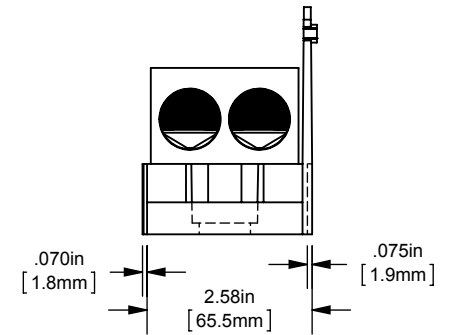

REV.	DATE	ECO	DESCRIPTION	BY	CK	APP
-	8/28/2013	N/A	INITIAL RELEASE	GDR	N/A	N/A

BACK VIEW
ADDER
(MPDB69650)
SHOWN

DIMENSIONS IN [ ] ARE MILLIMETERS

MERSEN USA NEWBURYPORT-MA, LLC
374 MERRIMAC STREET
NEWBURYPORT, MA 01950

MPDB(69650,69651,69652,69653)

PDB 1-3,ADDER ALUMINUM LARGE

(2) 600-2 X (2) 600-2

OUTLINE DIMENSIONS
NOT TO BE USED FOR PRODUCTION

701981

PRODUCT MANAGER

SIGN:

DATE:

DESIGN ENGINEER

SIGN:

DATE: (SEE ECO)