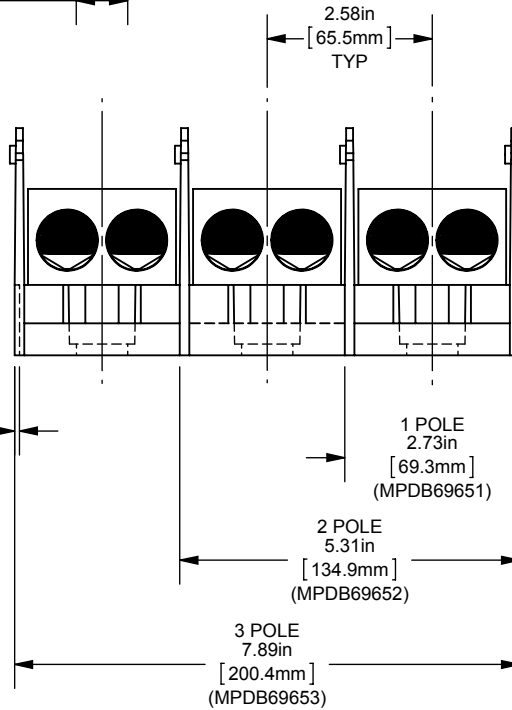

REV.	DATE	ECO	DESCRIPTION	BY	CK	APP
-	8/28/2013	N/A	INITIAL RELEASE	GDR	N/A	N/A

BACK VIEW
ADDER
(MPDB69650)
SHOWN

DIMENSIONS IN [ ] ARE MILLIMETERS

MERSEN USA NEWBURYPORT-MA, LLC
374 MERRIMAC STREET
NEWBURYPORT, MA 01950

MPDB(69650,69651,69652,69653)

PDB 1-3,ADDER ALUMINUM LARGE

(2) 600-2 X (2) 600-2

OUTLINE DIMENSIONS
NOT TO BE USED FOR PRODUCTION

701981

PRODUCT MANAGER

SIGN:

DATE:

DESIGN ENGINEER

SIGN:

DATE: (SEE ECO)