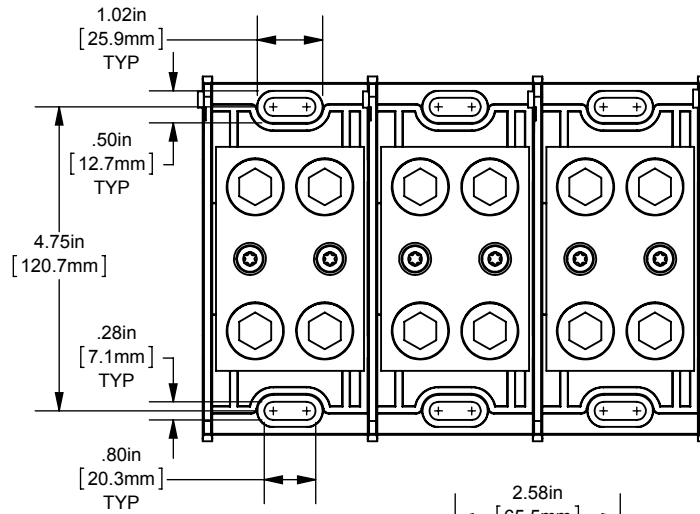

REV.	DATE	ECO	DESCRIPTION	BY	CK	APP
-	8/28/2013	N/A	INITIAL RELEASE	GDR	N/A	N/A

BACK VIEW
ADDER
(MPDB69650)
SHOWN

DIMENSIONS IN [ ] ARE MILLIMETERS

MERSEN USA NEWBURYPORT-MA, LLC
374 MERRIMAC STREET
NEWBURYPORT, MA 01950

MPDB(69650,69651,69652,69653)

PDB 1-3,ADDER ALUMINUM LARGE

(2) 600-2 X (2) 600-2

OUTLINE DIMENSIONS
NOT TO BE USED FOR PRODUCTION

701981

PRODUCT MANAGER

SIGN:

DATE:

DESIGN ENGINEER

SIGN:

DATE: (SEE ECO)