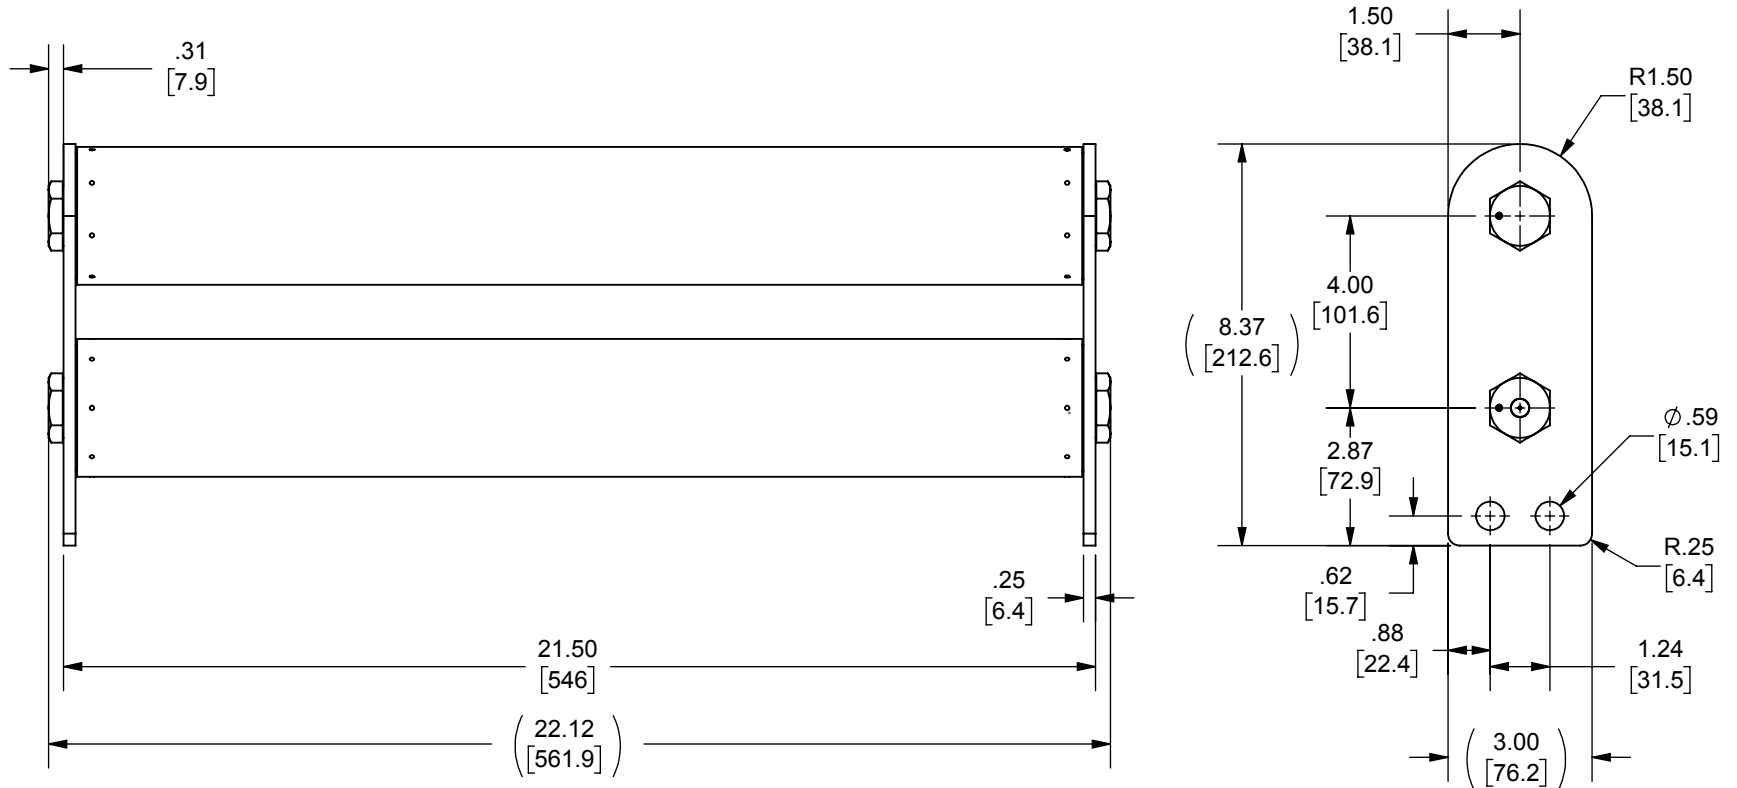

REV.	DATE	ECO	DESCRIPTION	BY	CK	APP
-	11/13/19	N/A	INITIAL RELEASE	RLM	N/A	N/A

DIMENSIONS IN [ ] ARE MILLIMETERS

MERSEN USA NEWBURYPORT-MA, LLC
374 MERRIMAC STREET
NEWBURYPORT, MA 01950

A055B2DSR0- (450-600E)

MEDIUM VOLTAGE

450-600A 5.5kV

OUTLINE DIMENSIONS
NOT TO BE USED FOR PRODUCTION

702324

PRODUCT MANAGER

SIGN: B. BETTS

DATE: 11/18/19

DESIGN ENGINEER

SIGN: K. HORNE

DATE: 11/15/19