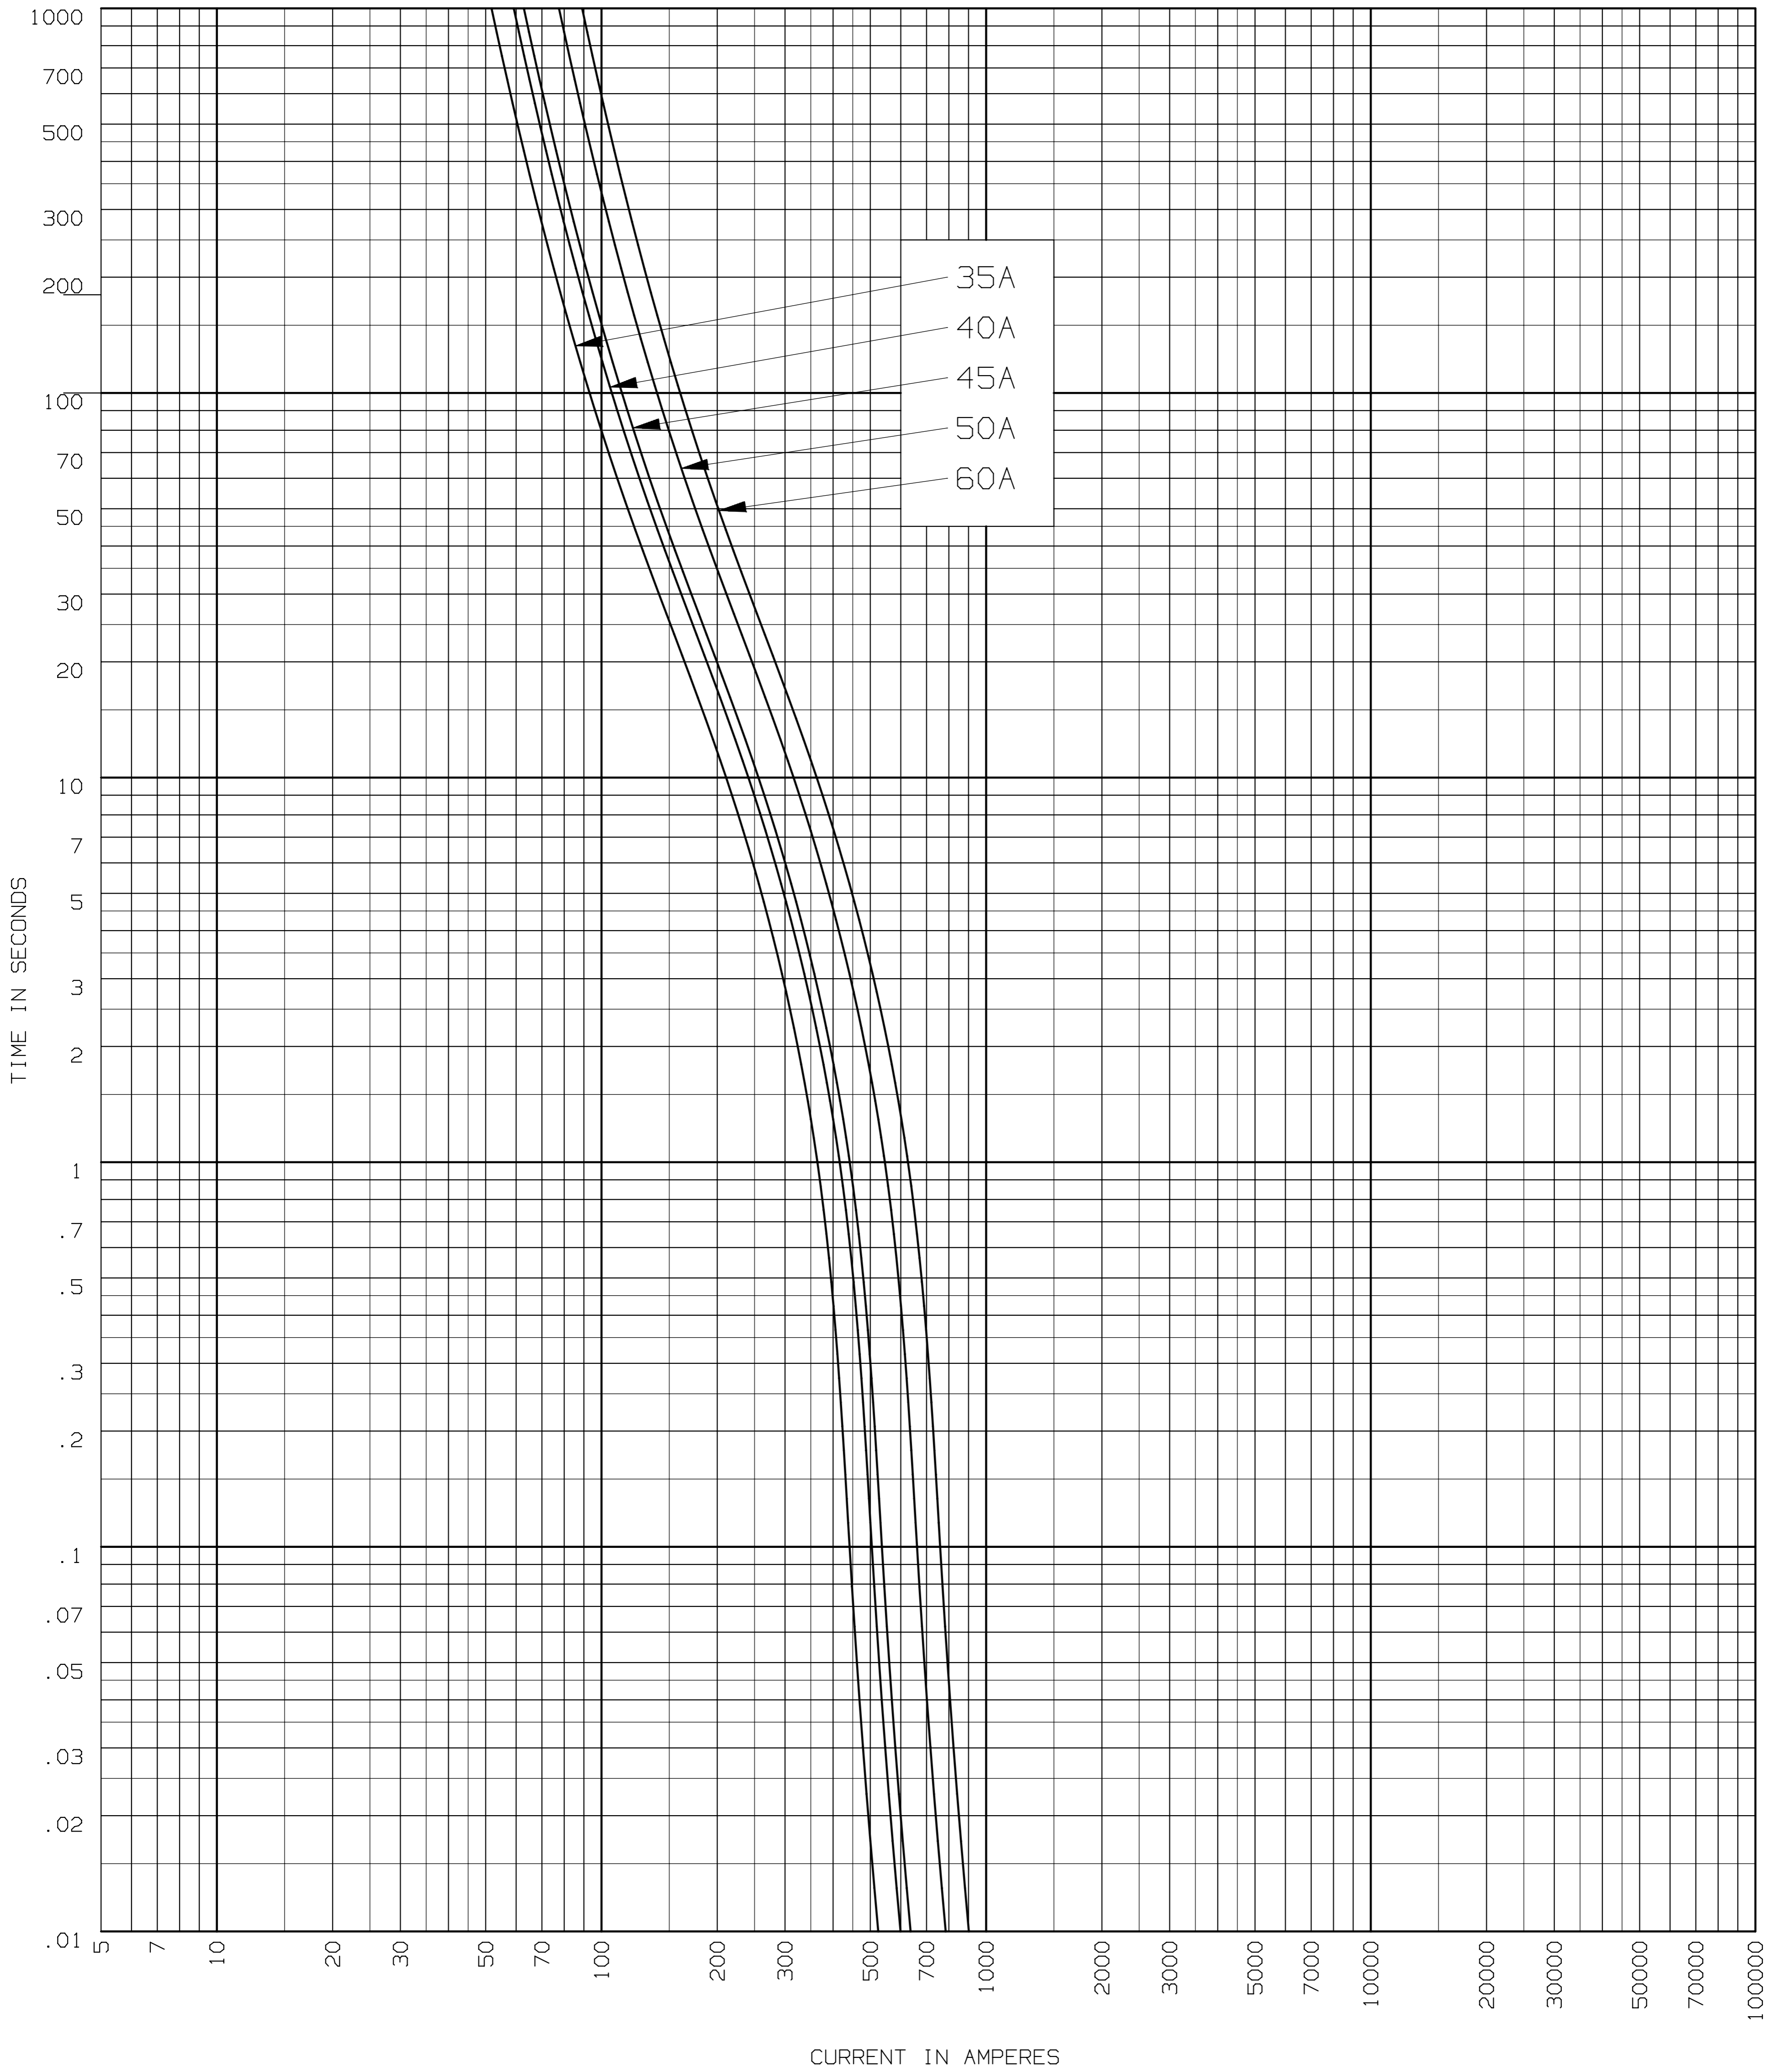

CLASS RK1 AMP-TRAP FUSE

CAT. No. A6D(AMP RATING)R  
35-60 AMPS 600V

AVERAGE MELTING TIME - CURRENT CURVE

**MERSEN**  
Newburyport, MA 01950

720514

CONTROL NO. : 520

REV. : -

05/07/04