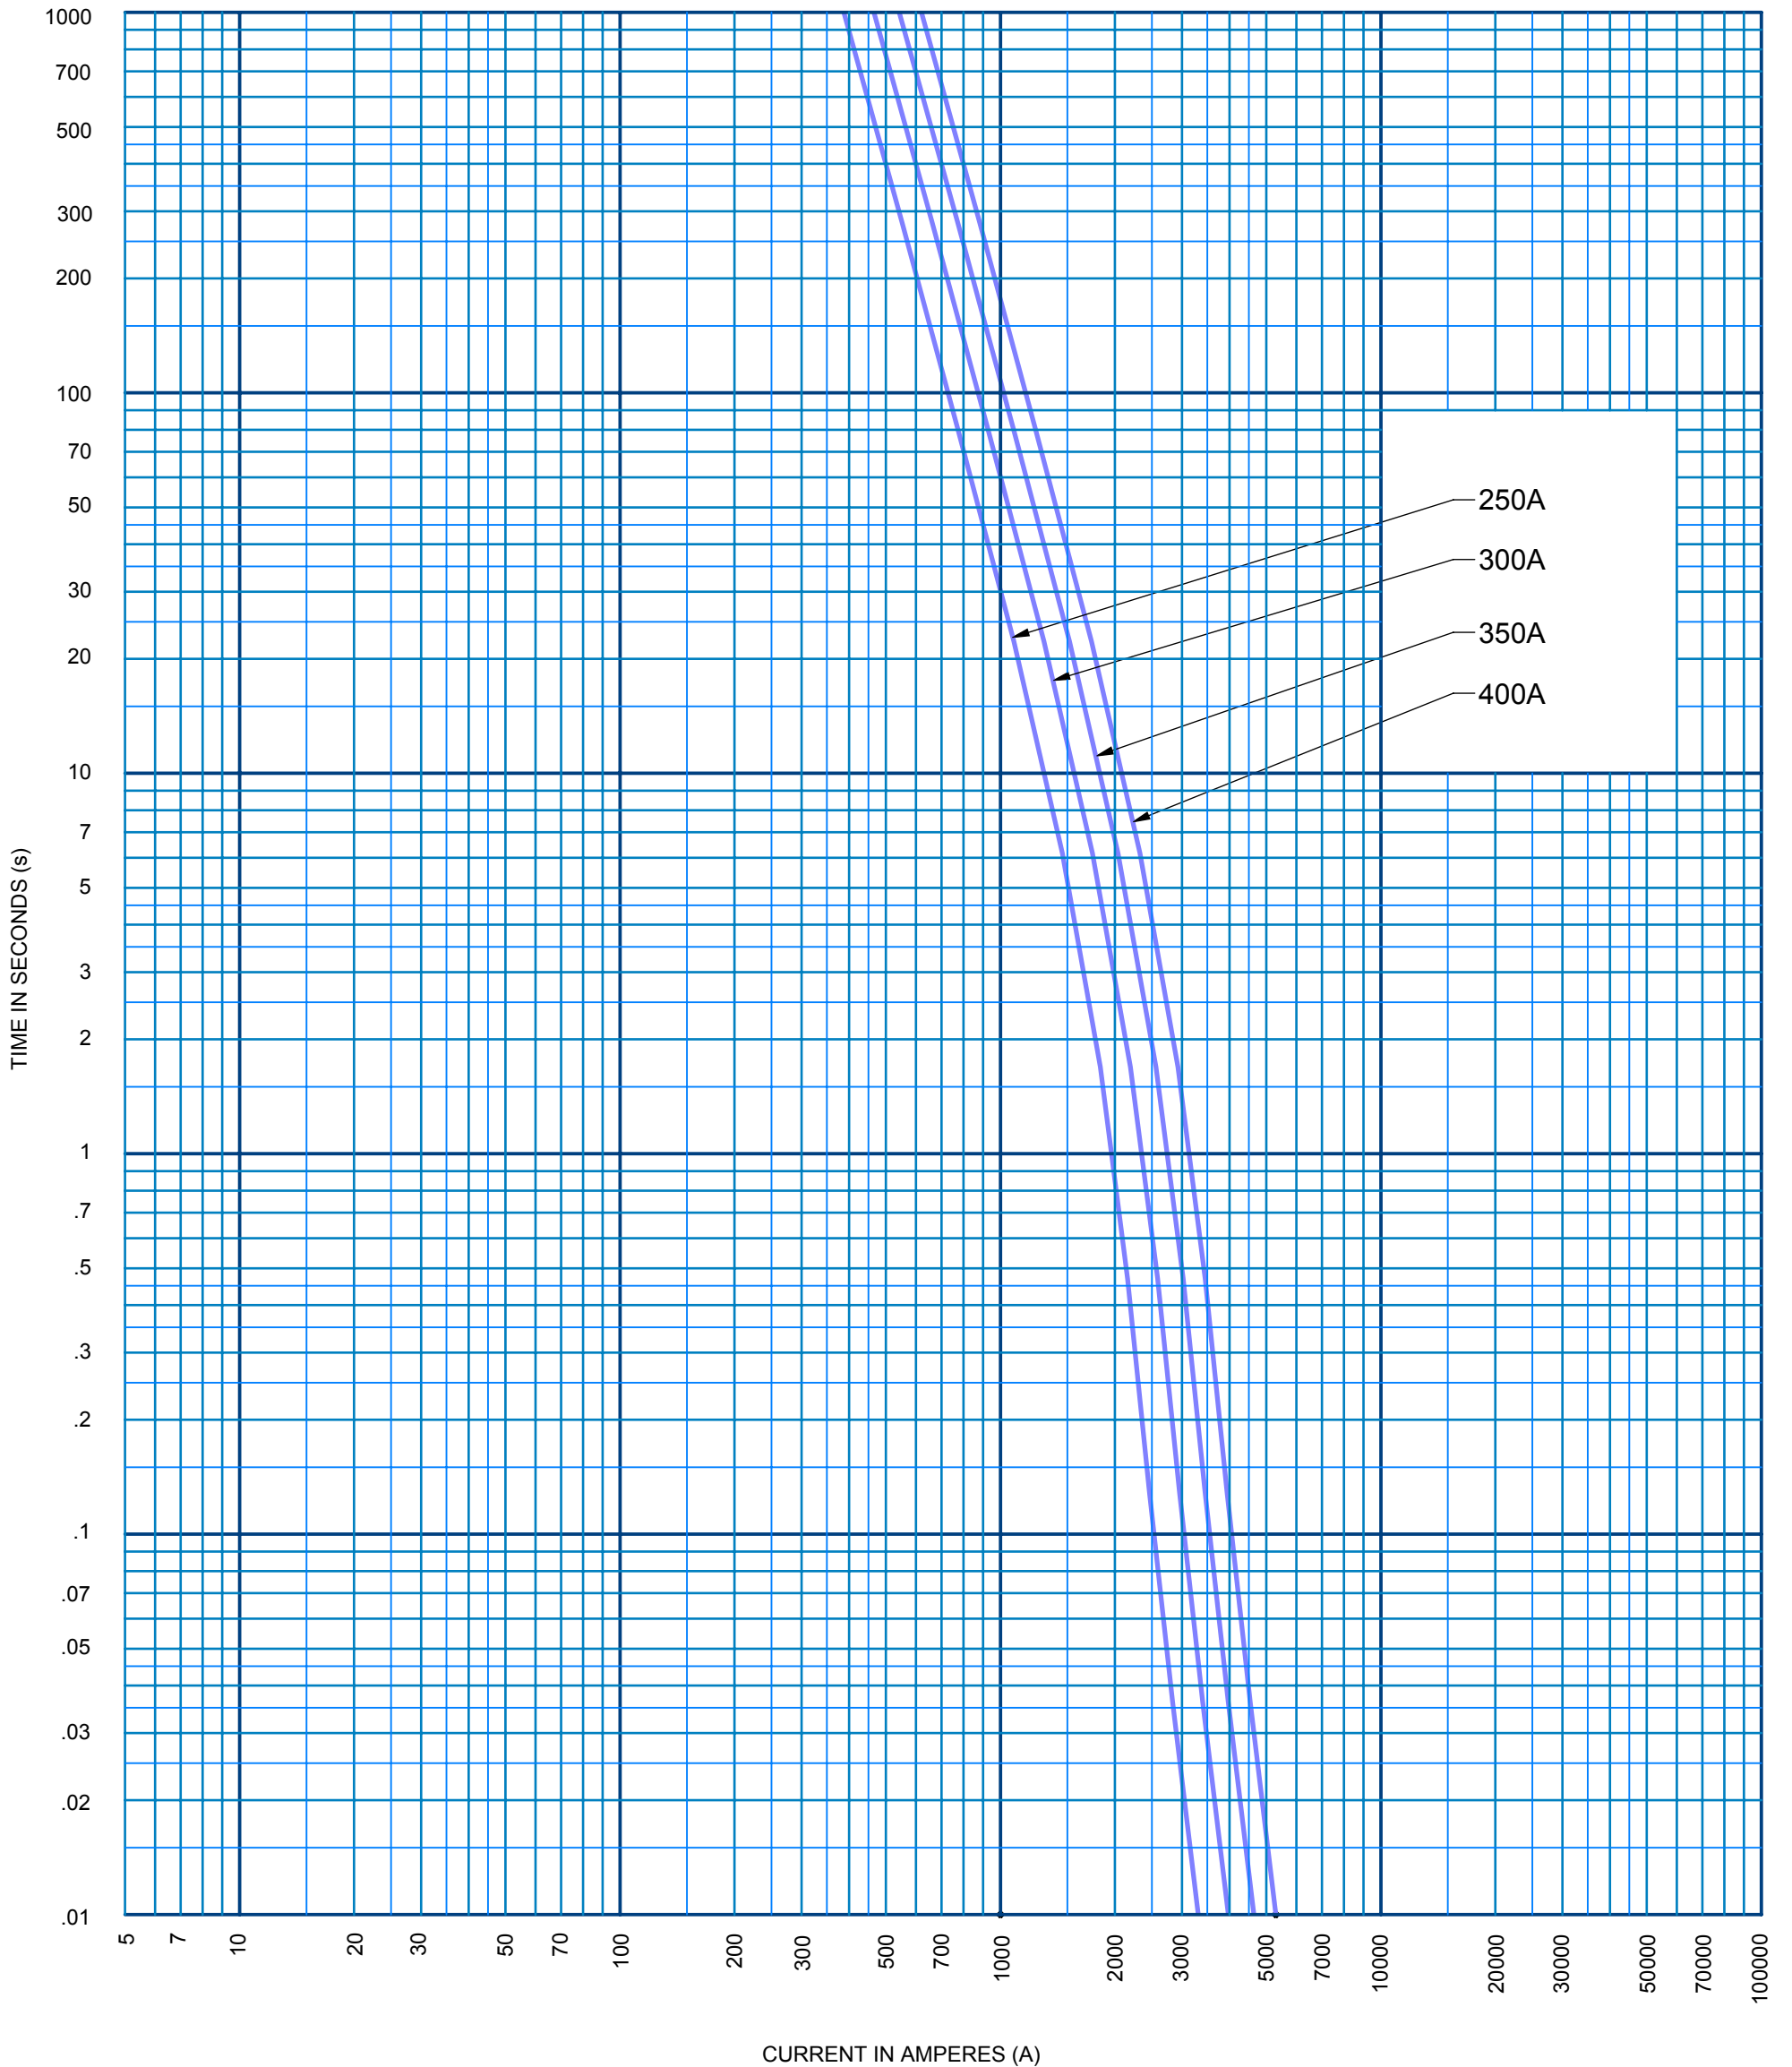

TIME DELAY CLASS J

AJT(AMP RATING)/600

250-400 AMPS 600 VOLTS

MELTING TIME CURRENT CURVE

MERSEN USA NEWBURYPORT-MA, LLC
374 MERRIMAC STREET
NEWBURYPORT, MA 01950

720937

CONTROL NO.: 1700
REV.: -
FOLDER NO.: 13B
DATE: 2/19/15