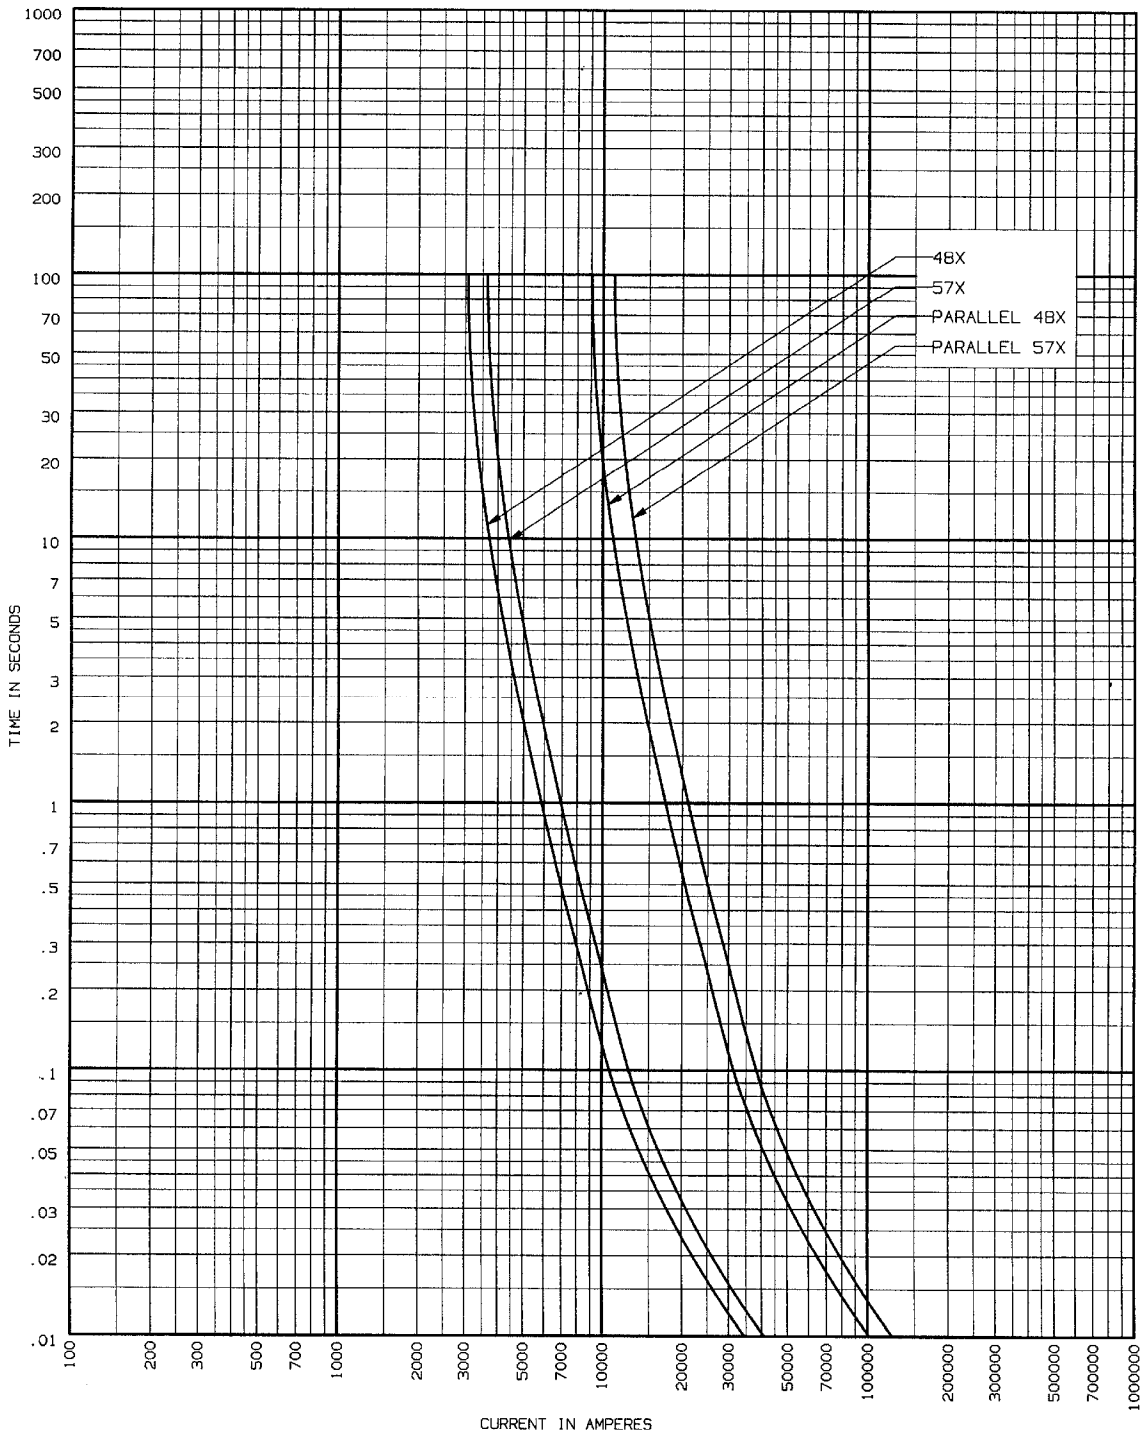

MEDIUM VOLTAGE AMP TRAP FUSE
CAT. NO. A072B3DBR0-48X
A072B3DBR0-57X
48X - 57X 7.2kV
TOTAL CLEARING TIME - CURRENT CURVE
FERRAZ SHAWMUT
NEWBURYPORT, MA 01950

720657

CONTROL NO.: 733
REV.: -
FOLDER NO.: SE
2/10/05