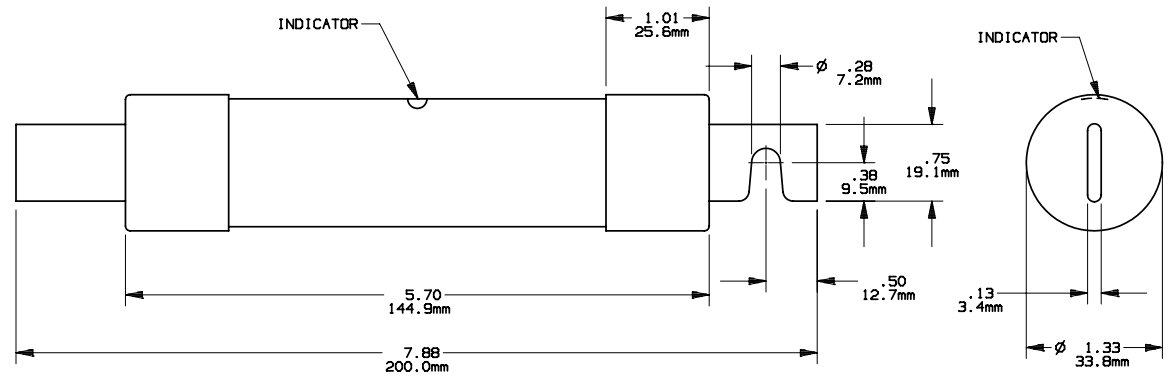

REV	DATE	ECO	DESCRIPTION	BY	CK	APP
A	7-25-07	NA	REDRAWN ON NEW FORMAT-WAS ON 17453 REV - , REMOVED A6D(110-600)R AND A2D(70-600)R	LDB	NA	NA

MERSEN USA NEWBURYPORT-MA, LLC
374 MERRIMAC STREET
NEWBURYPORT, MA 01950

A6D(70-100)R

OUTLINE DIMENSIONS
NOT TO BE USED FOR PRODUCTION

PRODUCT MANAGER

DESIGN ENGINEER

CLASS RK1 TIME DELAY

SIGN:
DATE:

SIGN:
DATE:

70-100A 600V

17453