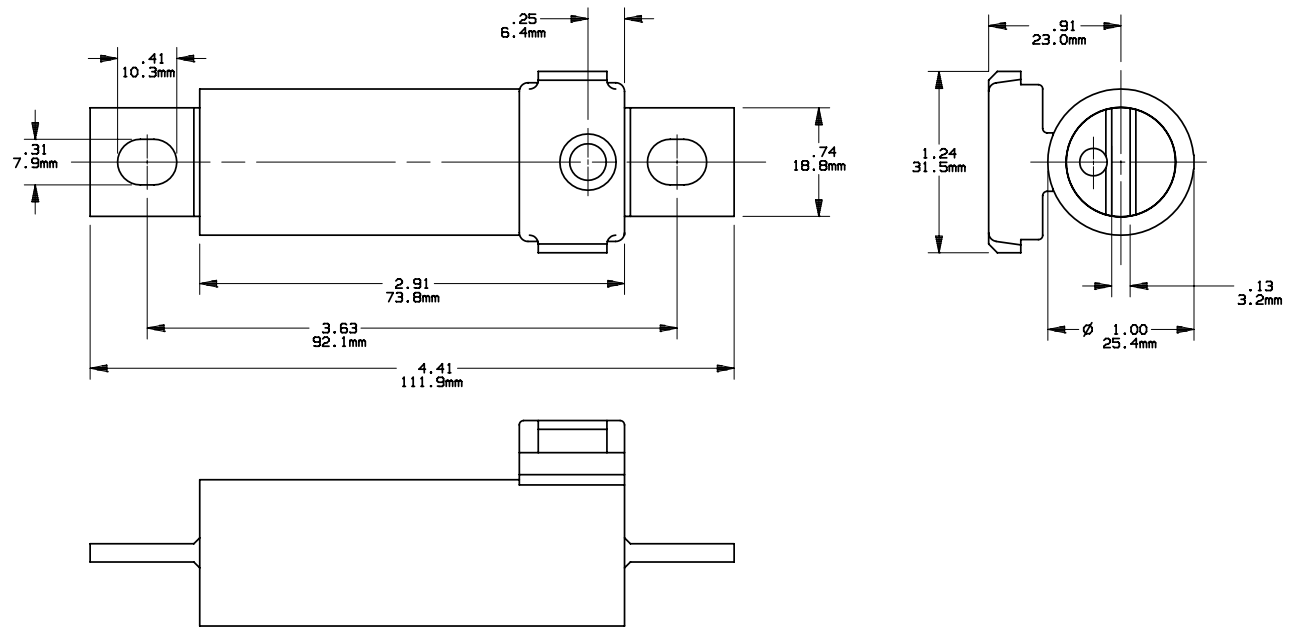

REV	DATE	ECO	DESCRIPTION	BY	CK	APP
A	3-9-07	NA	REDRAWN-WAS ON 18288 REV - HAND DRAWING	LDB	NA	NA

	MERSEN USA NEWBURYPORT-MA, LLC 374 MERRIMAC STREET NEWBURYPORT, MA 01950	A60X(80,100)-4TA  FORM 101  80-100A 600V	OUTLINE DIMENSIONS NOT TO BE USED FOR PRODUCTION
	PRODUCT MANAGER  SIGN: DATE:	DESIGN ENGINEER  SIGN: DATE:	