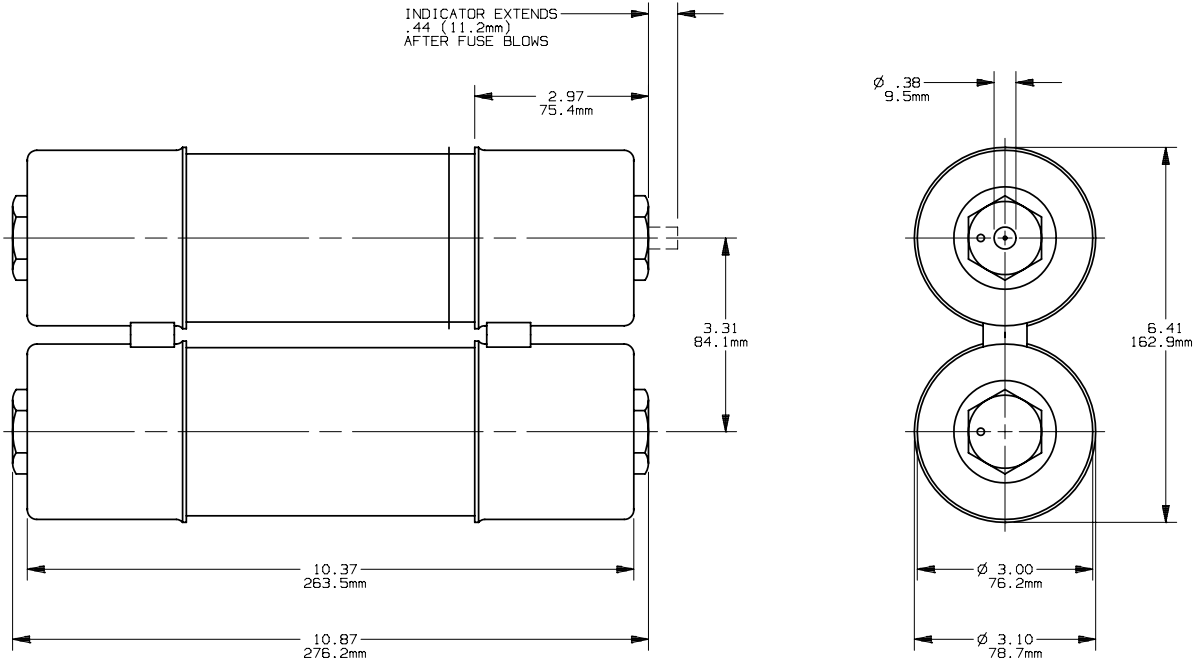

REV	DATE	ECO	DESCRIPTION	BY	CK	APP
C	12/05/07	NA	UPDATED FORMAT AND REDRAWN WAS ON DWG 18453 REV B	JMM	NA	NA

MERSEN USA NEWBURYPORT-MA, LLC
374 MERRIMAC STREET
NEWBURYPORT, MA 01950

A240R(18,24)R

OUTLINE DIMENSIONS
NOT TO BE USED FOR PRODUCTION

PRODUCT MANAGER

DESIGN ENGINEER

MEDIUM VOLTAGE MOTOR STARTER

SIGN:
DATE:

SIGN:
DATE:

18R, 24R   2.4kV

18453