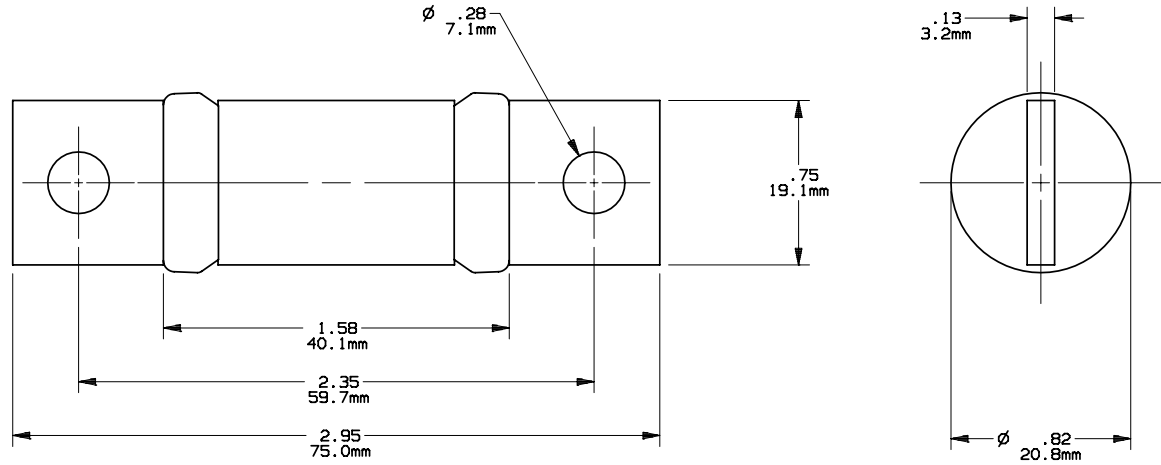

REV	DATE	ECO	DESCRIPTION	BY	CK	APP
B	2-25-08	NA	UPDATED OUTLINE FORMAT AND REVISED DIMENSIONS	LDB	NA	(SEE ECO)

MERSEN USA NEWBURYPORT-MA, LLC
 374 MERRIMAC STREET
 NEWBURYPORT, MA 01950

A6T(70-100)

OUTLINE DIMENSIONS
 NOT TO BE USED FOR PRODUCTION

PRODUCT MANAGER

DESIGN ENGINEER

CLASS T

SIGN:
 DATE:

SIGN:
 DATE:

70-100A 600V

24158