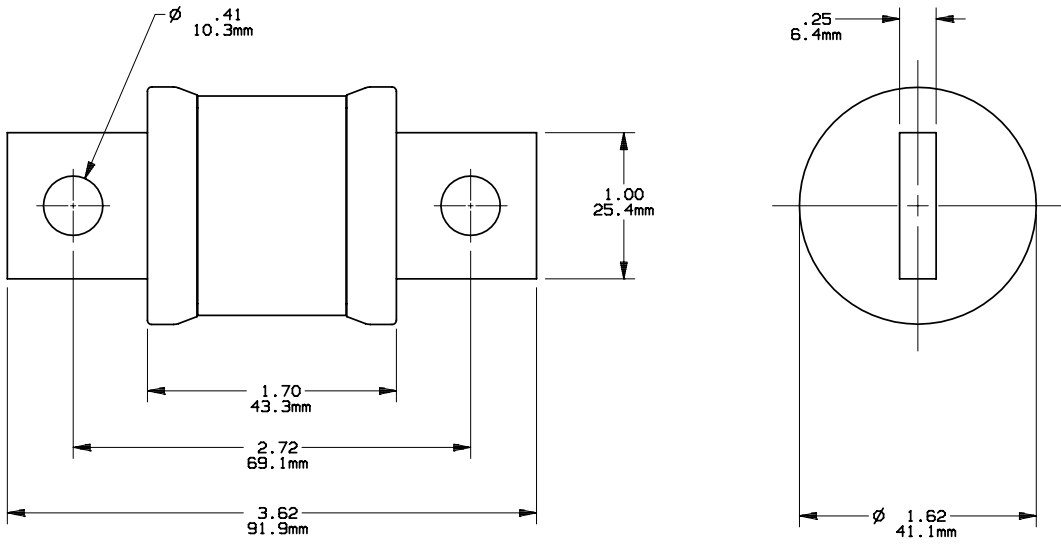

REV	DATE	ECO	DESCRIPTION	BY	CK	APP
B	2-25-08	NA	UPDATED OUTLINE DRAWING AND REVISED DIMENSIONS	LDB	NA	(SEE ECO)

MERSEN USA NEWBURYPORT-MA, LLC
374 MERRIMAC STREET
NEWBURYPORT, MA 01950

A6T(225-400)

OUTLINE DIMENSIONS
NOT TO BE USED FOR PRODUCTION

CLASS T

24160

PRODUCT MANAGER

DESIGN ENGINEER

225-400A 600V

SIGN:
DATE:

SIGN:
DATE: