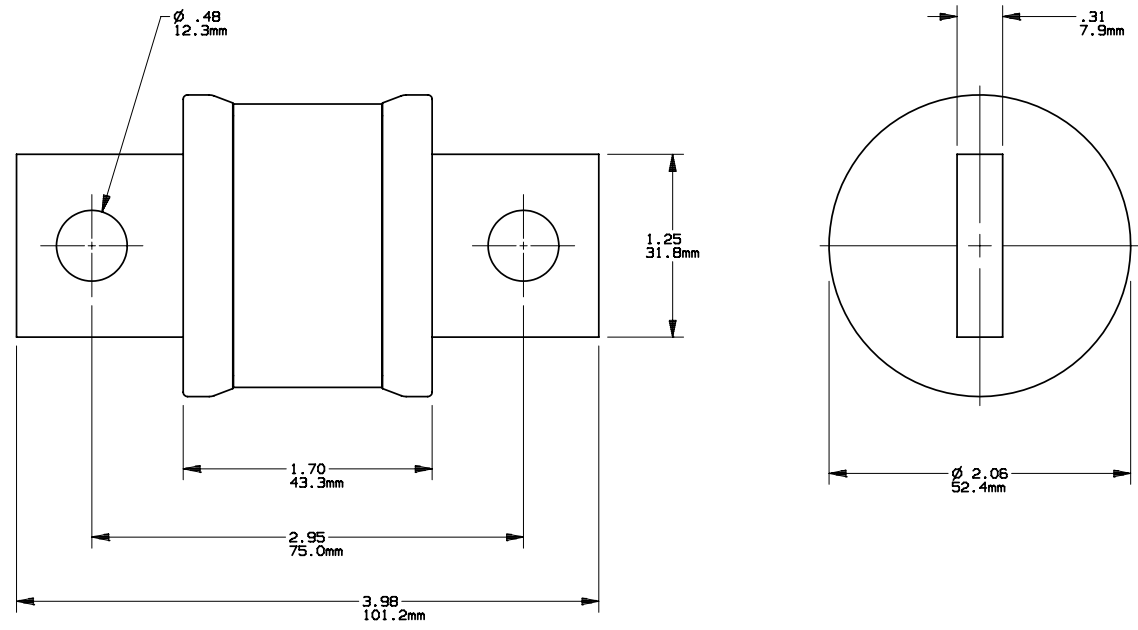

REV	DATE	ECO	DESCRIPTION	BY	CK	APP
B	2-25-08	N/A	UPDATED OUTLINE FORMAT & DIMENSIONS	LDB	NA	NA

MERSEN USA NEWBURYPORT-MA, LLC
 374 MERRIMAC STREET
 NEWBURYPORT, MA 01950

A6T (450-600)

OUTLINE DIMENSIONS
 NOT TO BE USED FOR PRODUCTION

CLASS T

24161

450-600A 600V

PRODUCT MANAGER
 SIGN:
 DATE:

DESIGN ENGINEER
 SIGN:
 DATE: