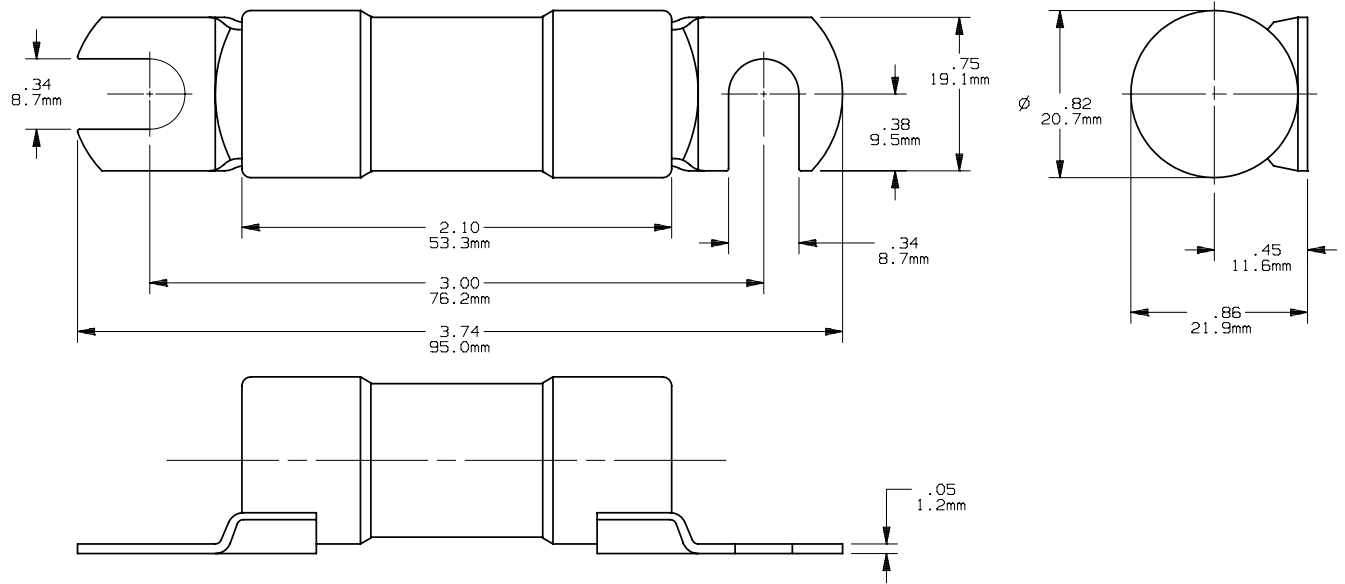

REV	DATE	ECO	DESCRIPTION	BY	CK	APP
A	3-13-08	NA	UPDATED OUTLINE FORMAT AND DIMENSIONS	LDB	NA	NA

MERSEN USA NEWBURYPORT-MA, LLC
374 MERRIMAC STREET
NEWBURYPORT, MA 01950

ACK(35-60)

OUTLINE DIMENSIONS
NOT TO BE USED FOR PRODUCTION

PRODUCT MANAGER

DESIGN ENGINEER

FORK TRUCK FUSE

700046

SIGN:

SIGN:

35-60A

125V

DATE:

DATE: