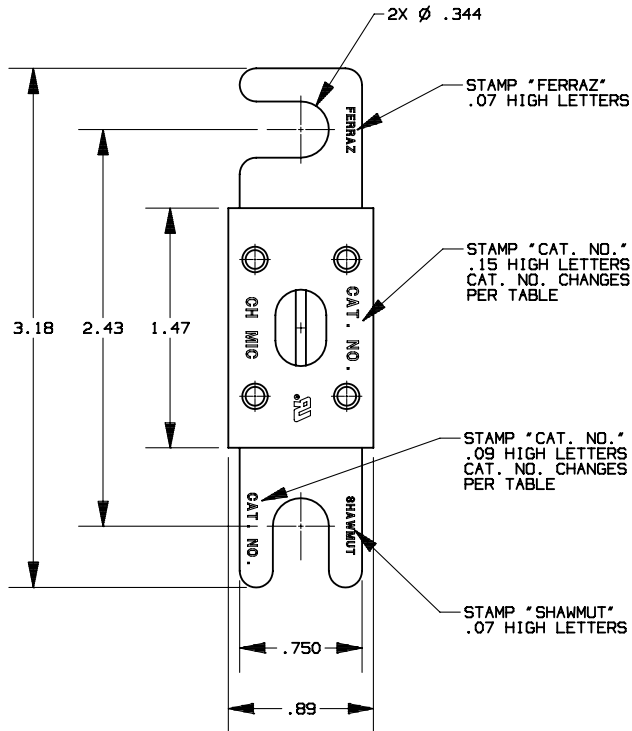

REV	DATE	ECO	DESCRIPTION	BY	CK	APP
C	9/21/04	NA	ADDED CAT NO.'S CNL600, CNL675, CNL750	ELO	NA	NA
D	12/1/06	NA	CH MIC WAS CH	DRL	NA	NA

CNN800	
CNN700	
CNN600	CNL750
CNN500	CNL675
CNN400	CNL600
CNN350	CNL500
CNN325	CNL400
CNN300	CNL350
CNN275	CNL325
CNN250	CNL300
CNN225	CNL275
CNN200	CNL250
CNN180	CNL225
CNN175	CNL200
CNN150	CNL175
CNN125	CNL150
CNN100	CNL130
CNN90	CNL125
CNN80	CNL100
CNN60	CNL80
CNN50	CNL60
CNN40	CNL50
CNN35	CNL40
CNN10	CNL35
CATALOG NUMBER	CATALOG NUMBER

MERSEN USA NEWBURYPORT-MA, LLC
374 MERRIMAC STREET
NEWBURYPORT, MA 01950

PRODUCT MANAGER

DESIGN ENGINEER

FORK LIFT FUSE
CNN 10-800A 130VAC 80VDC
CNL 35-750A 80VAC/DC

OUTLINE DIMENSIONS
NOT TO BE USED FOR PRODUCTION