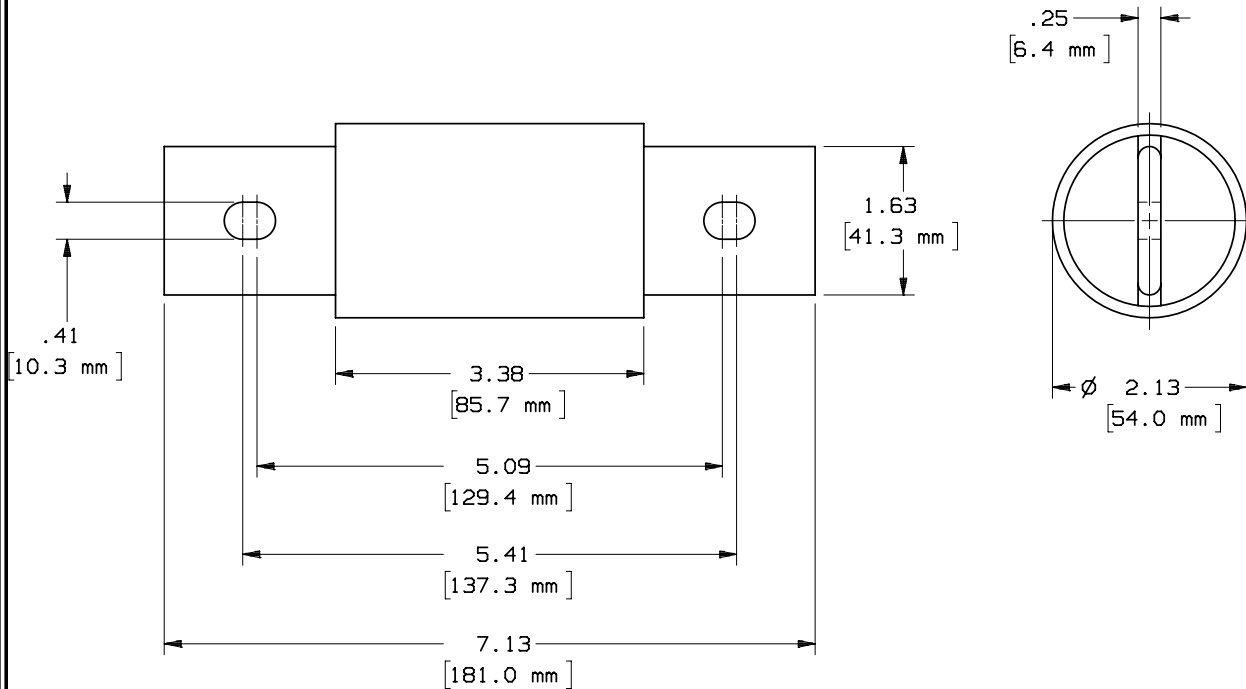

REV	DATE	ECO	DESCRIPTION	BY	CK	APP
-	9-17-02	NA	INITIAL RELEASE	KMH	-	NA

MERSEN USA NEWBURYPORT-MA, LLC
 374 MERRIMAC STREET
 NEWBURYPORT, MA 01950

CLASS J

HIGH SPEED

HSJ(225-400)

225A-400A 600V

OUTLINE DIMENSIONS
 NOT TO BE USED FOR PRODUCTION

700888

PRODUCT MANAGER

DESIGN ENGINEER

SIGN:

SIGN:

DATE:

DATE: