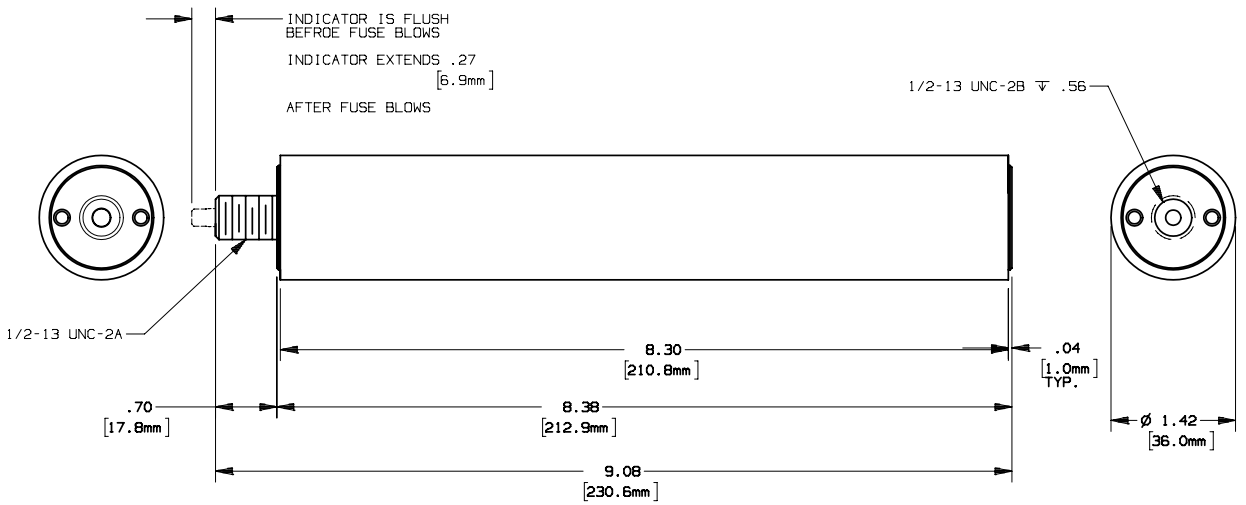

REV	DATE	ECO	DESCRIPTION	BY	CK	APP
-	9-20-05	NA	INITIAL RELEASE	LDB	NA	NA

 MERSEN USA NEWBURYPORT-MA, LLC 374 MERRIMAC STREET NEWBURYPORT, MA 01950		A250C150-11  MEDIUM VOLTAGE CAPACITOR FUSE  150A 2.5KV		OUTLINE DIMENSIONS NOT TO BE USED FOR PRODUCTION	
				701203	
PRODUCT MANAGER  SIGN: DATE:	DESIGN ENGINEER  SIGN: DATE:				