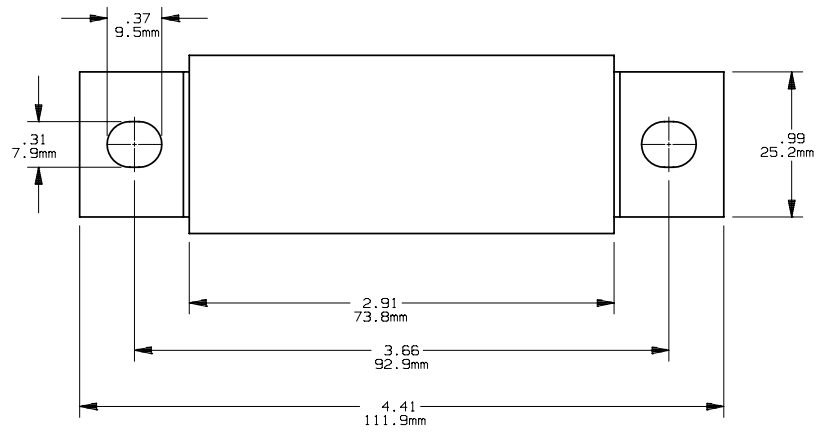

REV	DATE	ECO	DESCRIPTION	BY	CK	APP
L	1-10-06	NA	REDRAWN-WAS ON 13775 REV K	LDB	NA	NA

MERSEN USA NEWBURYPORT-MA, LLC
374 MERRIMAC STREET
NEWBURYPORT, MA 01950

A60X(125-200)-4, A60Z(150-175)-4

OUTLINE DIMENSIONS
NOT TO BE USED FOR PRODUCTION

PRODUCT MANAGER
SIGN:
DATE:

DESIGN ENGINEER
SIGN:
DATE:

FORM 101
125-200A 600V

701239