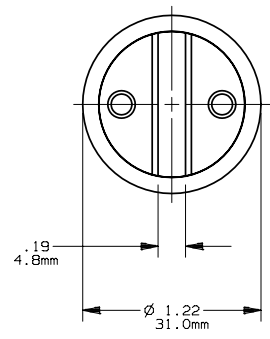

REV	DATE	ECO	DESCRIPTION	BY	CK	APP
L	1-10-06	NA	REDRAWN-WAS ON 13775 REV K	LDB	NA	NA

MERSEN USA NEWBURYPORT-MA, LLC
374 MERRIMAC STREET
NEWBURYPORT, MA 01950

A60X(125-200)-4, A60Z(150-175)-4

OUTLINE DIMENSIONS
NOT TO BE USED FOR PRODUCTION

PRODUCT MANAGER
SIGN:
DATE:

DESIGN ENGINEER
SIGN:
DATE:

FORM 101
125-200A 600V

701239