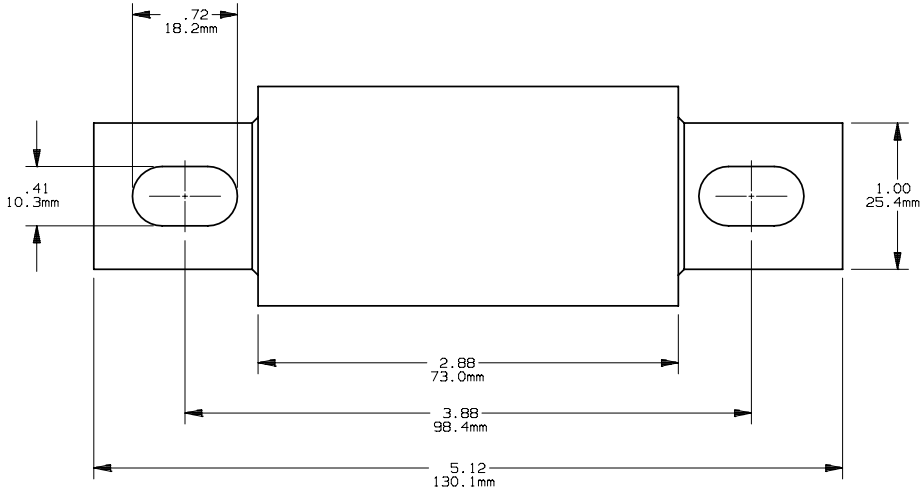

REV	DATE	ECO	DESCRIPTION	BY	CK	APP
L	1-10-06	NA	REDRAWN-WAS ON 13775 REV K	LDB	NA	NA

MERSEN USA NEWBURYPORT-MA, LLC
374 MERRIMAC STREET
NEWBURYPORT, MA 01950

A60X(225-400)-4, A60Z(225-400)-4
A60X400-4W, A60X400-4PL

OUTLINE DIMENSIONS
NOT TO BE USED FOR PRODUCTION

PRODUCT MANAGER
SIGN:
DATE:

DESIGN ENGINEER
SIGN:
DATE:

FORM 101
225-400A   600V

701240