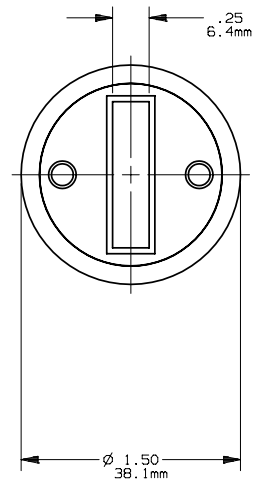

REV	DATE	ECO	DESCRIPTION	BY	CK	APP
C	1-24-06	NA	REDRAWN-WAS ON 14043 REV B	LDB	NA	NA

MERSEN USA NEWBURYPORT-MA, LLC
374 MERRIMAC STREET
NEWBURYPORT, MA 01950

A50P(225-400)-4

OUTLINE DIMENSIONS
NOT TO BE USED FOR PRODUCTION

PRODUCT MANAGER
SIGN:
DATE:

DESIGN ENGINEER
SIGN:
DATE:

FORM 101
225-400A 500V

701254