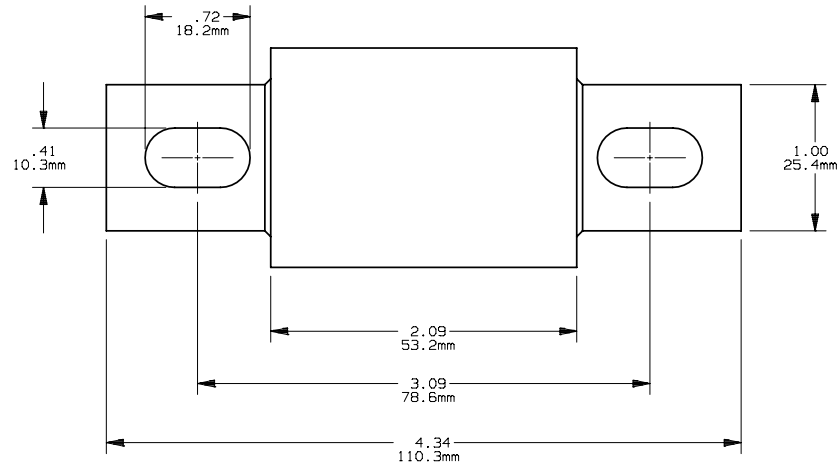

REV	DATE	ECO	DESCRIPTION	BY	CK	APP
C	1-24-06	NA	REDRAWN-WAS ON 14043 REV B	LDB	NA	NA

MERSEN USA NEWBURYPORT-MA, LLC
374 MERRIMAC STREET
NEWBURYPORT, MA 01950

A50P(225-400)-4

OUTLINE DIMENSIONS
NOT TO BE USED FOR PRODUCTION

PRODUCT MANAGER
SIGN:
DATE:

DESIGN ENGINEER
SIGN:
DATE:

FORM 101
225-400A 500V

701254