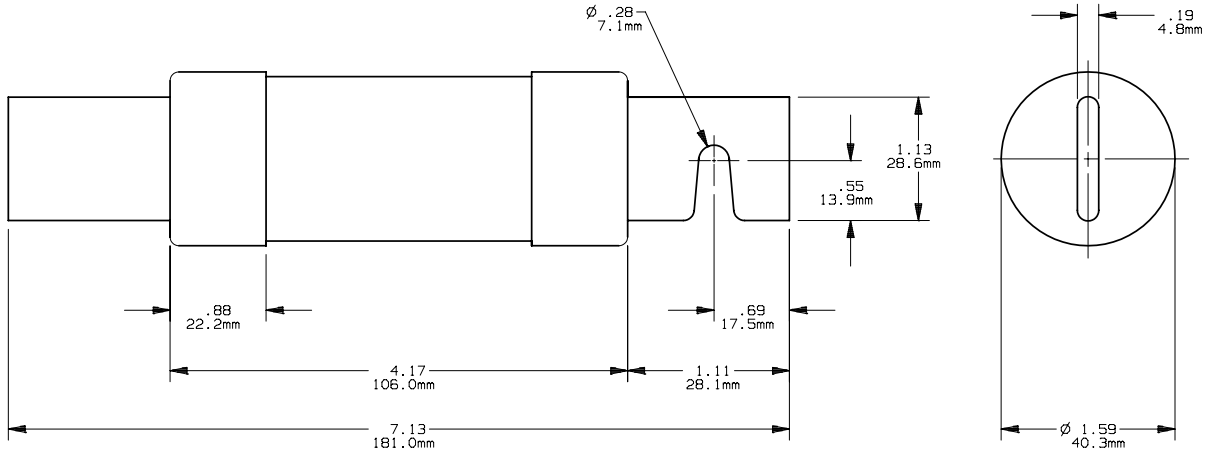

REV	DATE	ECO	DESCRIPTION	BY	CK	APP
F	1-4-10	NA	ADDED "ID" VERSION	LDB	NA	NA

MERSEN USA NEWBURYPORT-MA, LLC
 374 MERRIMAC STREET
 NEWBURYPORT, MA 01950

TR(110-200)R(ID)
 TRIONIC CLASS RK5
 110-200A 250V

OUTLINE DIMENSIONS
 NOT TO BE USED FOR PRODUCTION

701290

PRODUCT MANAGER
 SIGN:
 DATE:

DESIGN ENGINEER
 SIGN:
 DATE: