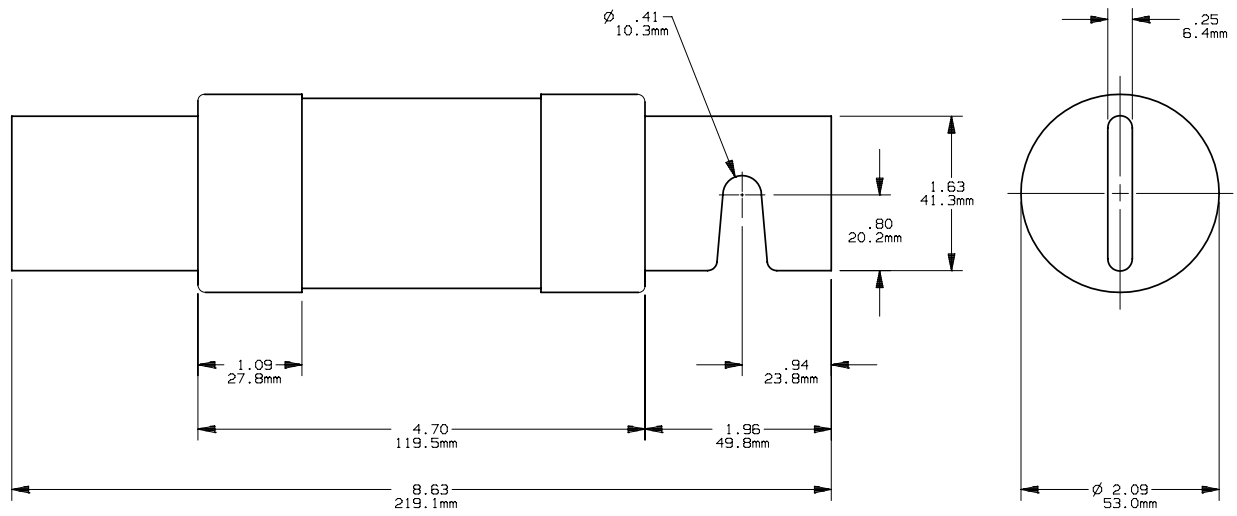

REV	DATE	ECO	DESCRIPTION	BY	CK	APP
F	1-4-10	NA	ADDED "ID" VERSION	LDB	NA	NA

MERSEN USA NEWBURYPORT-MA, LLC
 374 MERRIMAC STREET
 NEWBURYPORT, MA 01950

TR(225-400)R(ID)
 TRIONIC CLASS RK5
 225-400A 250V

OUTLINE DIMENSIONS
 NOT TO BE USED FOR PRODUCTION

701291

PRODUCT MANAGER
 SIGN:
 DATE:

DESIGN ENGINEER
 SIGN:
 DATE: