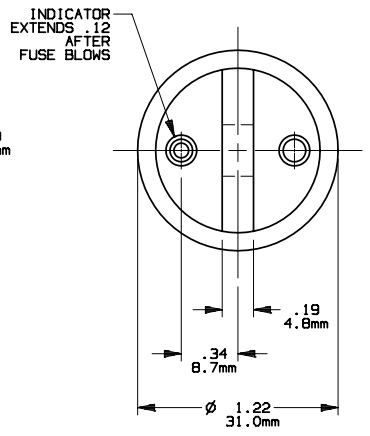

REV	DATE	ECO	DESCRIPTION	BY	CK	APP
E	6-28-07	NA	REDRAWN-WAS ON 17142 REV D	LDB	NA	NA

MERSEN USA NEWBURYPORT-MA, LLC
374 MERRIMAC STREET
NEWBURYPORT, MA 01950

A70P(70-100)-4TI

OUTLINE DIMENSIONS
NOT TO BE USED FOR PRODUCTION

FORM 101

701357

PRODUCT MANAGER
SIGN:
DATE:

DESIGN ENGINEER
SIGN:
DATE:

70-100A 700V