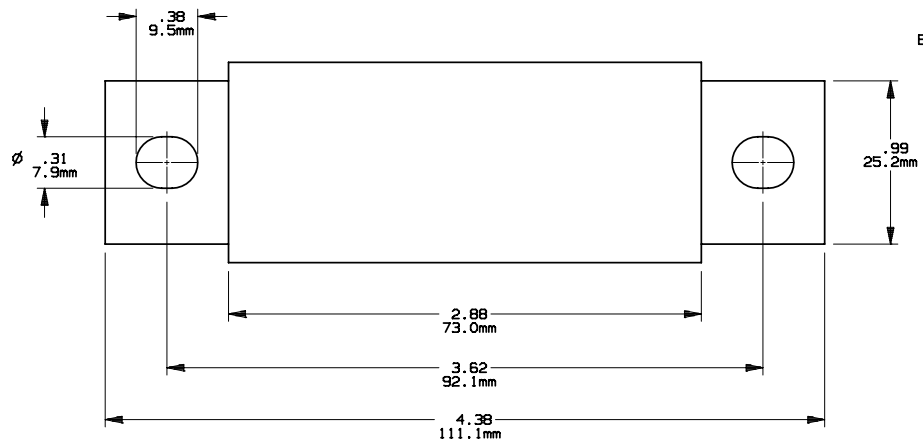

REV	DATE	ECO	DESCRIPTION	BY	CK	APP
E	6-28-07	NA	REDRAWN-WAS ON 17142 REV D	LDB	NA	NA

MERSEN USA NEWBURYPORT-MA, LLC
374 MERRIMAC STREET
NEWBURYPORT, MA 01950

A70P(70-100)-4TI

OUTLINE DIMENSIONS
NOT TO BE USED FOR PRODUCTION

FORM 101

701357

PRODUCT MANAGER
SIGN:
DATE:

DESIGN ENGINEER
SIGN:
DATE:

70-100A 700V