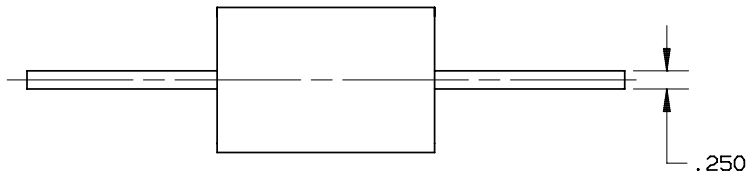

REV	DATE	ECO	DESCRIPTION	BY	CK	APP
-	8-3-10	NA	INITIAL RELEASE	LDB	NA	(SEE ECO)

MERSEN USA NEWBURYPORT-MA. LLC
374 MERRIMAC STREET
NEWBURYPORT, MA 01950

FESC(250-400)

OUTLINE DIMENSIONS
NOT TO BE USED FOR PRODUCTION

PRODUCT MANAGER

DESIGN ENGINEER

CLASS C FORM II

250-400A 600V

701508

SIGN:
DATE:

SIGN:
DATE: