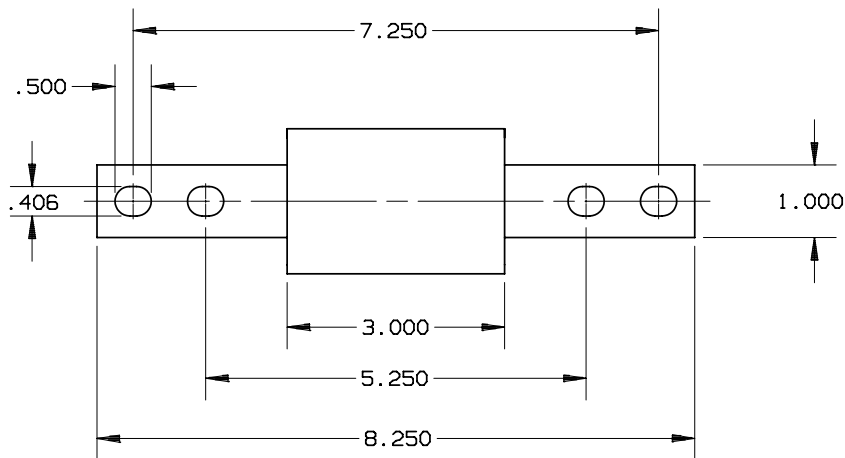

REV	DATE	ECO	DESCRIPTION	BY	CK	APP
-	8-3-10	NA	INITIAL RELEASE	LDB	NA	(SEE ECO)

MERSEN USA NEWBURYPORT-MA. LLC
374 MERRIMAC STREET
NEWBURYPORT, MA 01950

FESC(250-400)

OUTLINE DIMENSIONS
NOT TO BE USED FOR PRODUCTION

PRODUCT MANAGER

DESIGN ENGINEER

CLASS C FORM II

250-400A 600V

701508

SIGN:
DATE:

SIGN:
DATE: